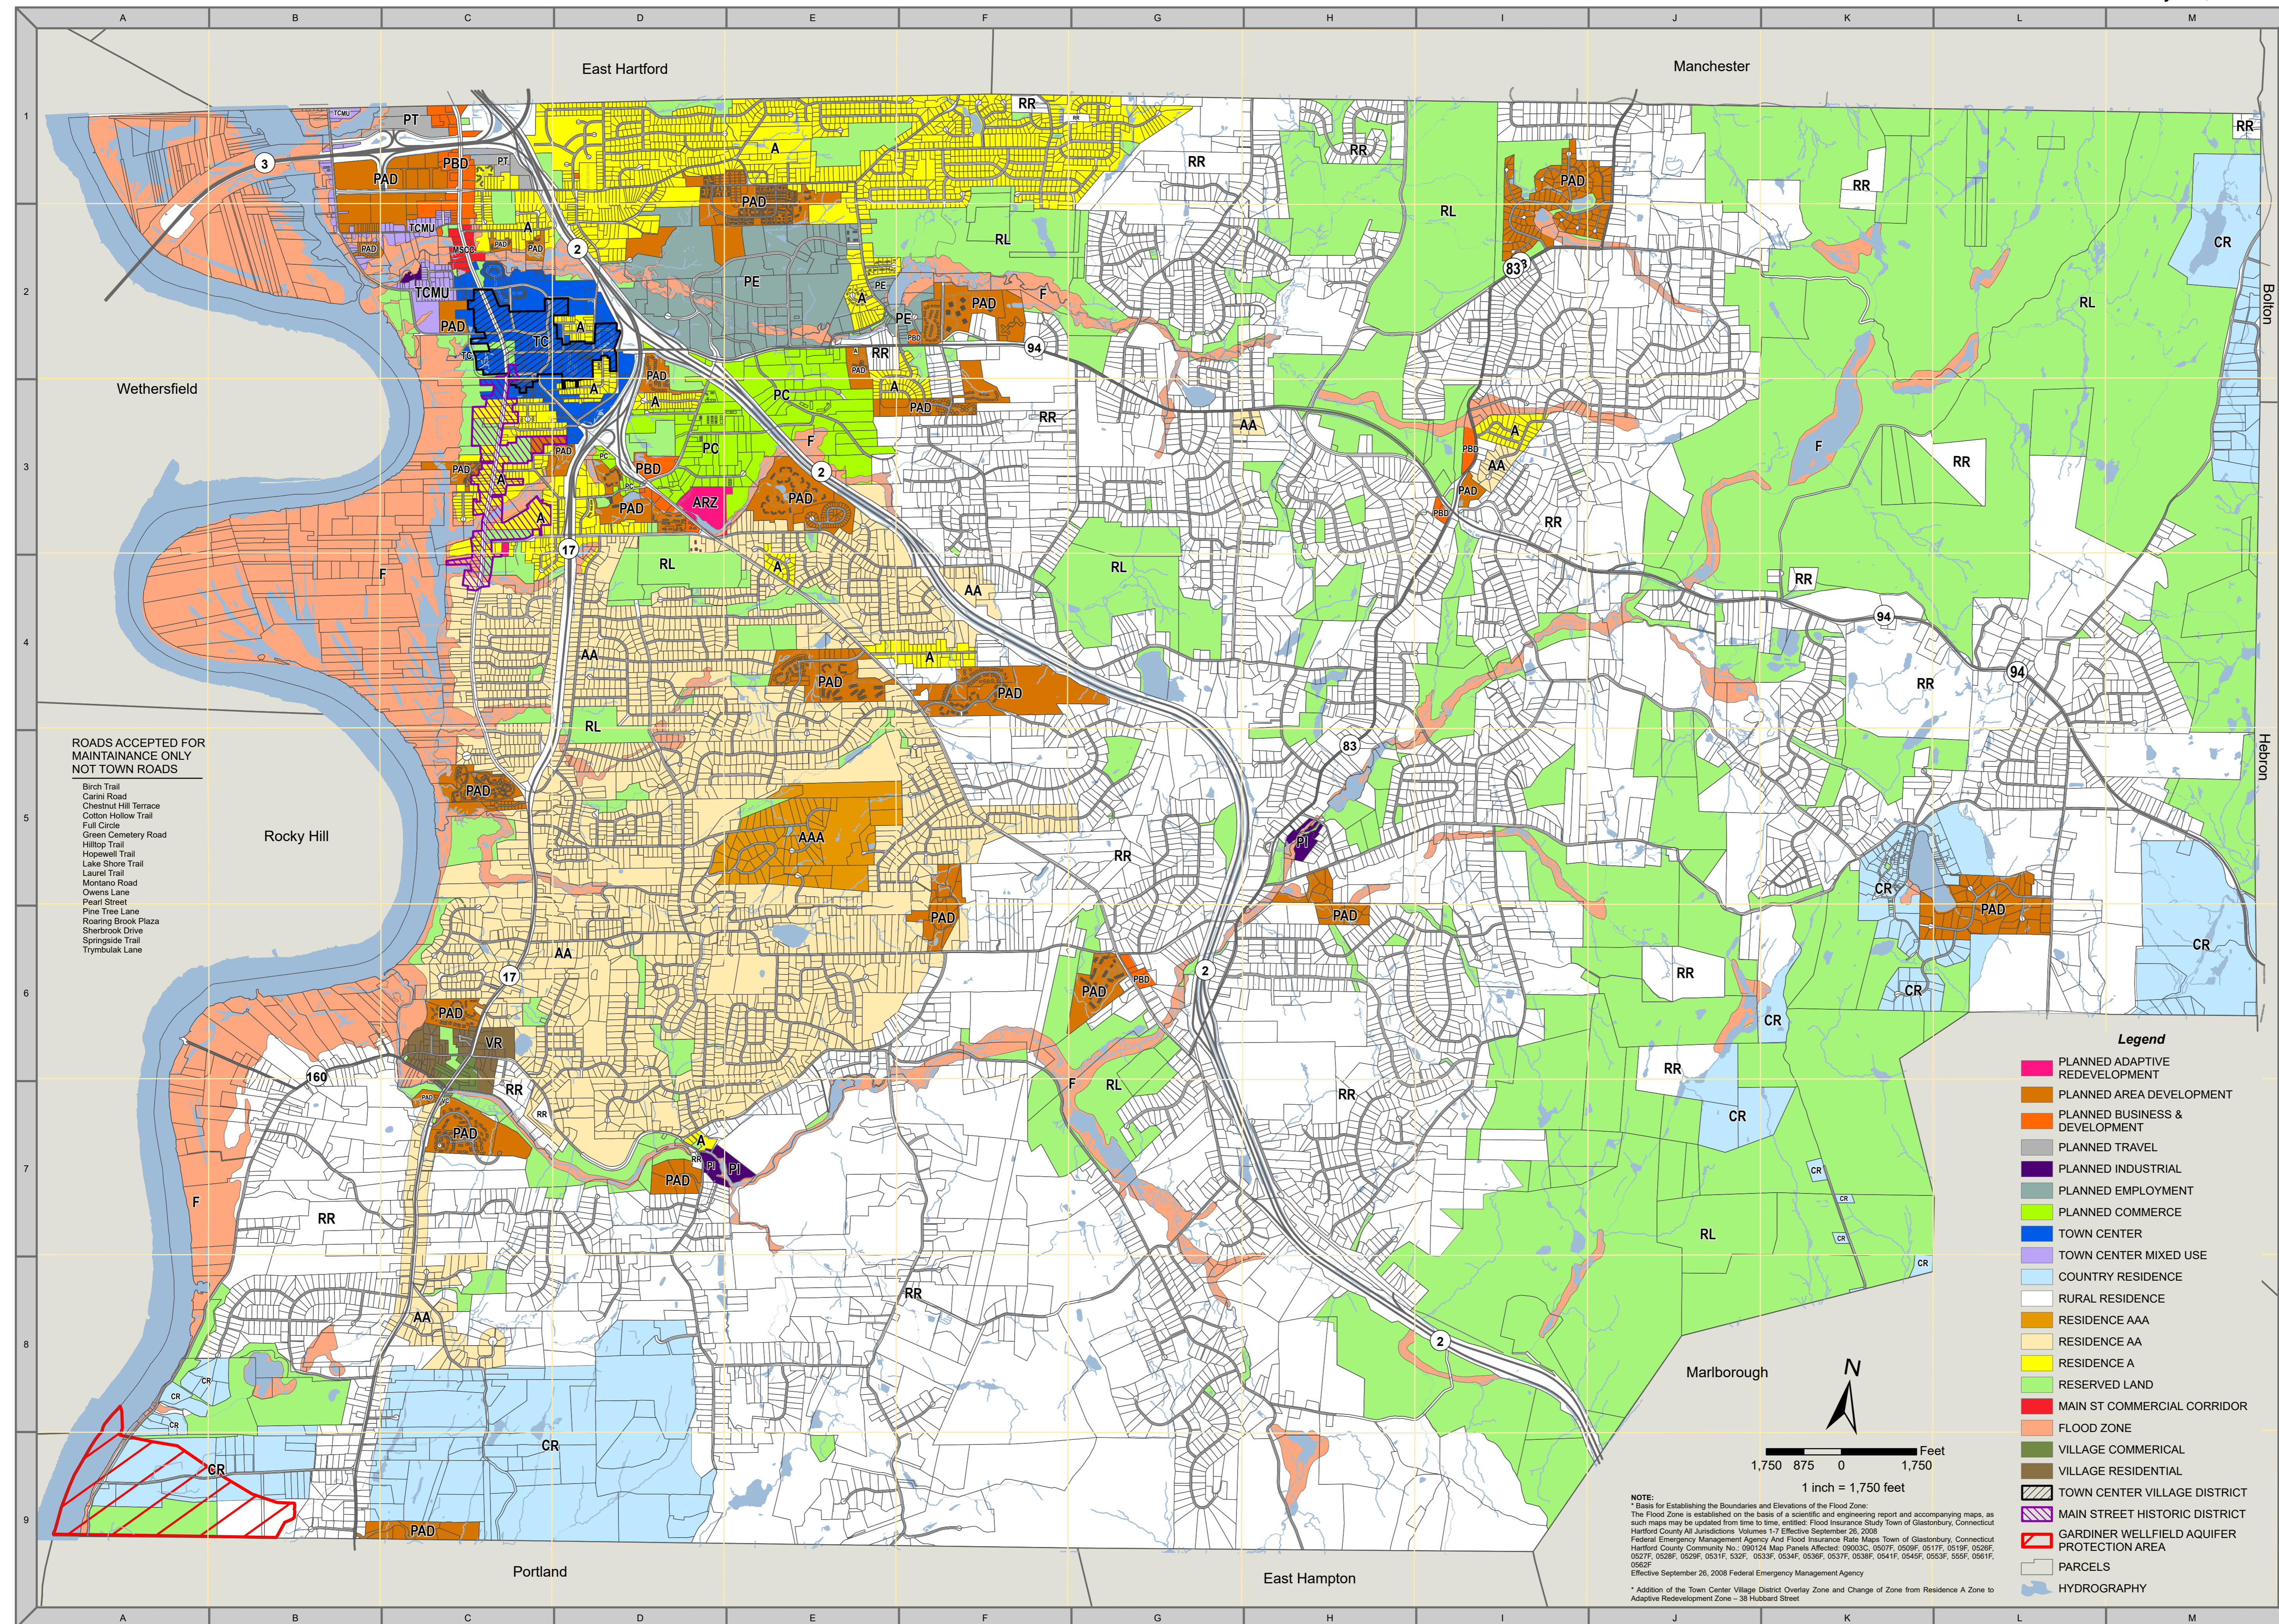

Town of Glastonbury - Building Zone Map

Approved Date: June 11, 2016
Effective Date: May 15, 2024

1. **ROADS ACCEPTED FOR MAINTENANCE ONLY NOT TOWN ROADS**
2. Birch Trail
   - Carril Road
   - Chestnut Hill Terrace
   - Cutter Hollow Trail
   - Full Circle
   - Green Cemetery Road
   - Hilltop Trail
   - Hopewell Trail
   - Lake Shore Trail
   - Laurel Trail
   - Montano Road
   - Owens Lane
   - Pearl Street
   - Pine Tree Lane
   - Roaring Brook Plaza
   - Sherbrook Drive
   - Springside Trail
   - Trymbulak Lane

1. **Legend**
2. PLANNED ADAPTIVE REDEVELOPMENT
   - PLANNED AREA DEVELOPMENT
   - PLANNED BUSINESS & DEVELOPMENT
   - PLANNED TRAVEL
   - PLANNED INDUSTRIAL
   - PLANNED EMPLOYMENT
   - PLANNED COMMERCE
   - TOWN CENTER
   - TOWN CENTER MIXED USE
   - COUNTRY RESIDENCE
   - RURAL RESIDENCE
   - RESIDENCE AAA
   - RESIDENCE AA
   - RESIDENCE A
   - RESERVED LAND
   - MAIN ST COMMERCIAL CORRIDOR
   - FLOOD ZONE
   - VILLAGE COMMERCIAL
   - VILLAGE RESIDENTIAL
   - TOWN CENTER VILLAGE DISTRICT
   - MAIN STREET HISTORIC DISTRICT
   - GARDINER WELLFIELD AQUIFER PROTECTION AREA
   - PARCELS
   - HYDROGRAPHY