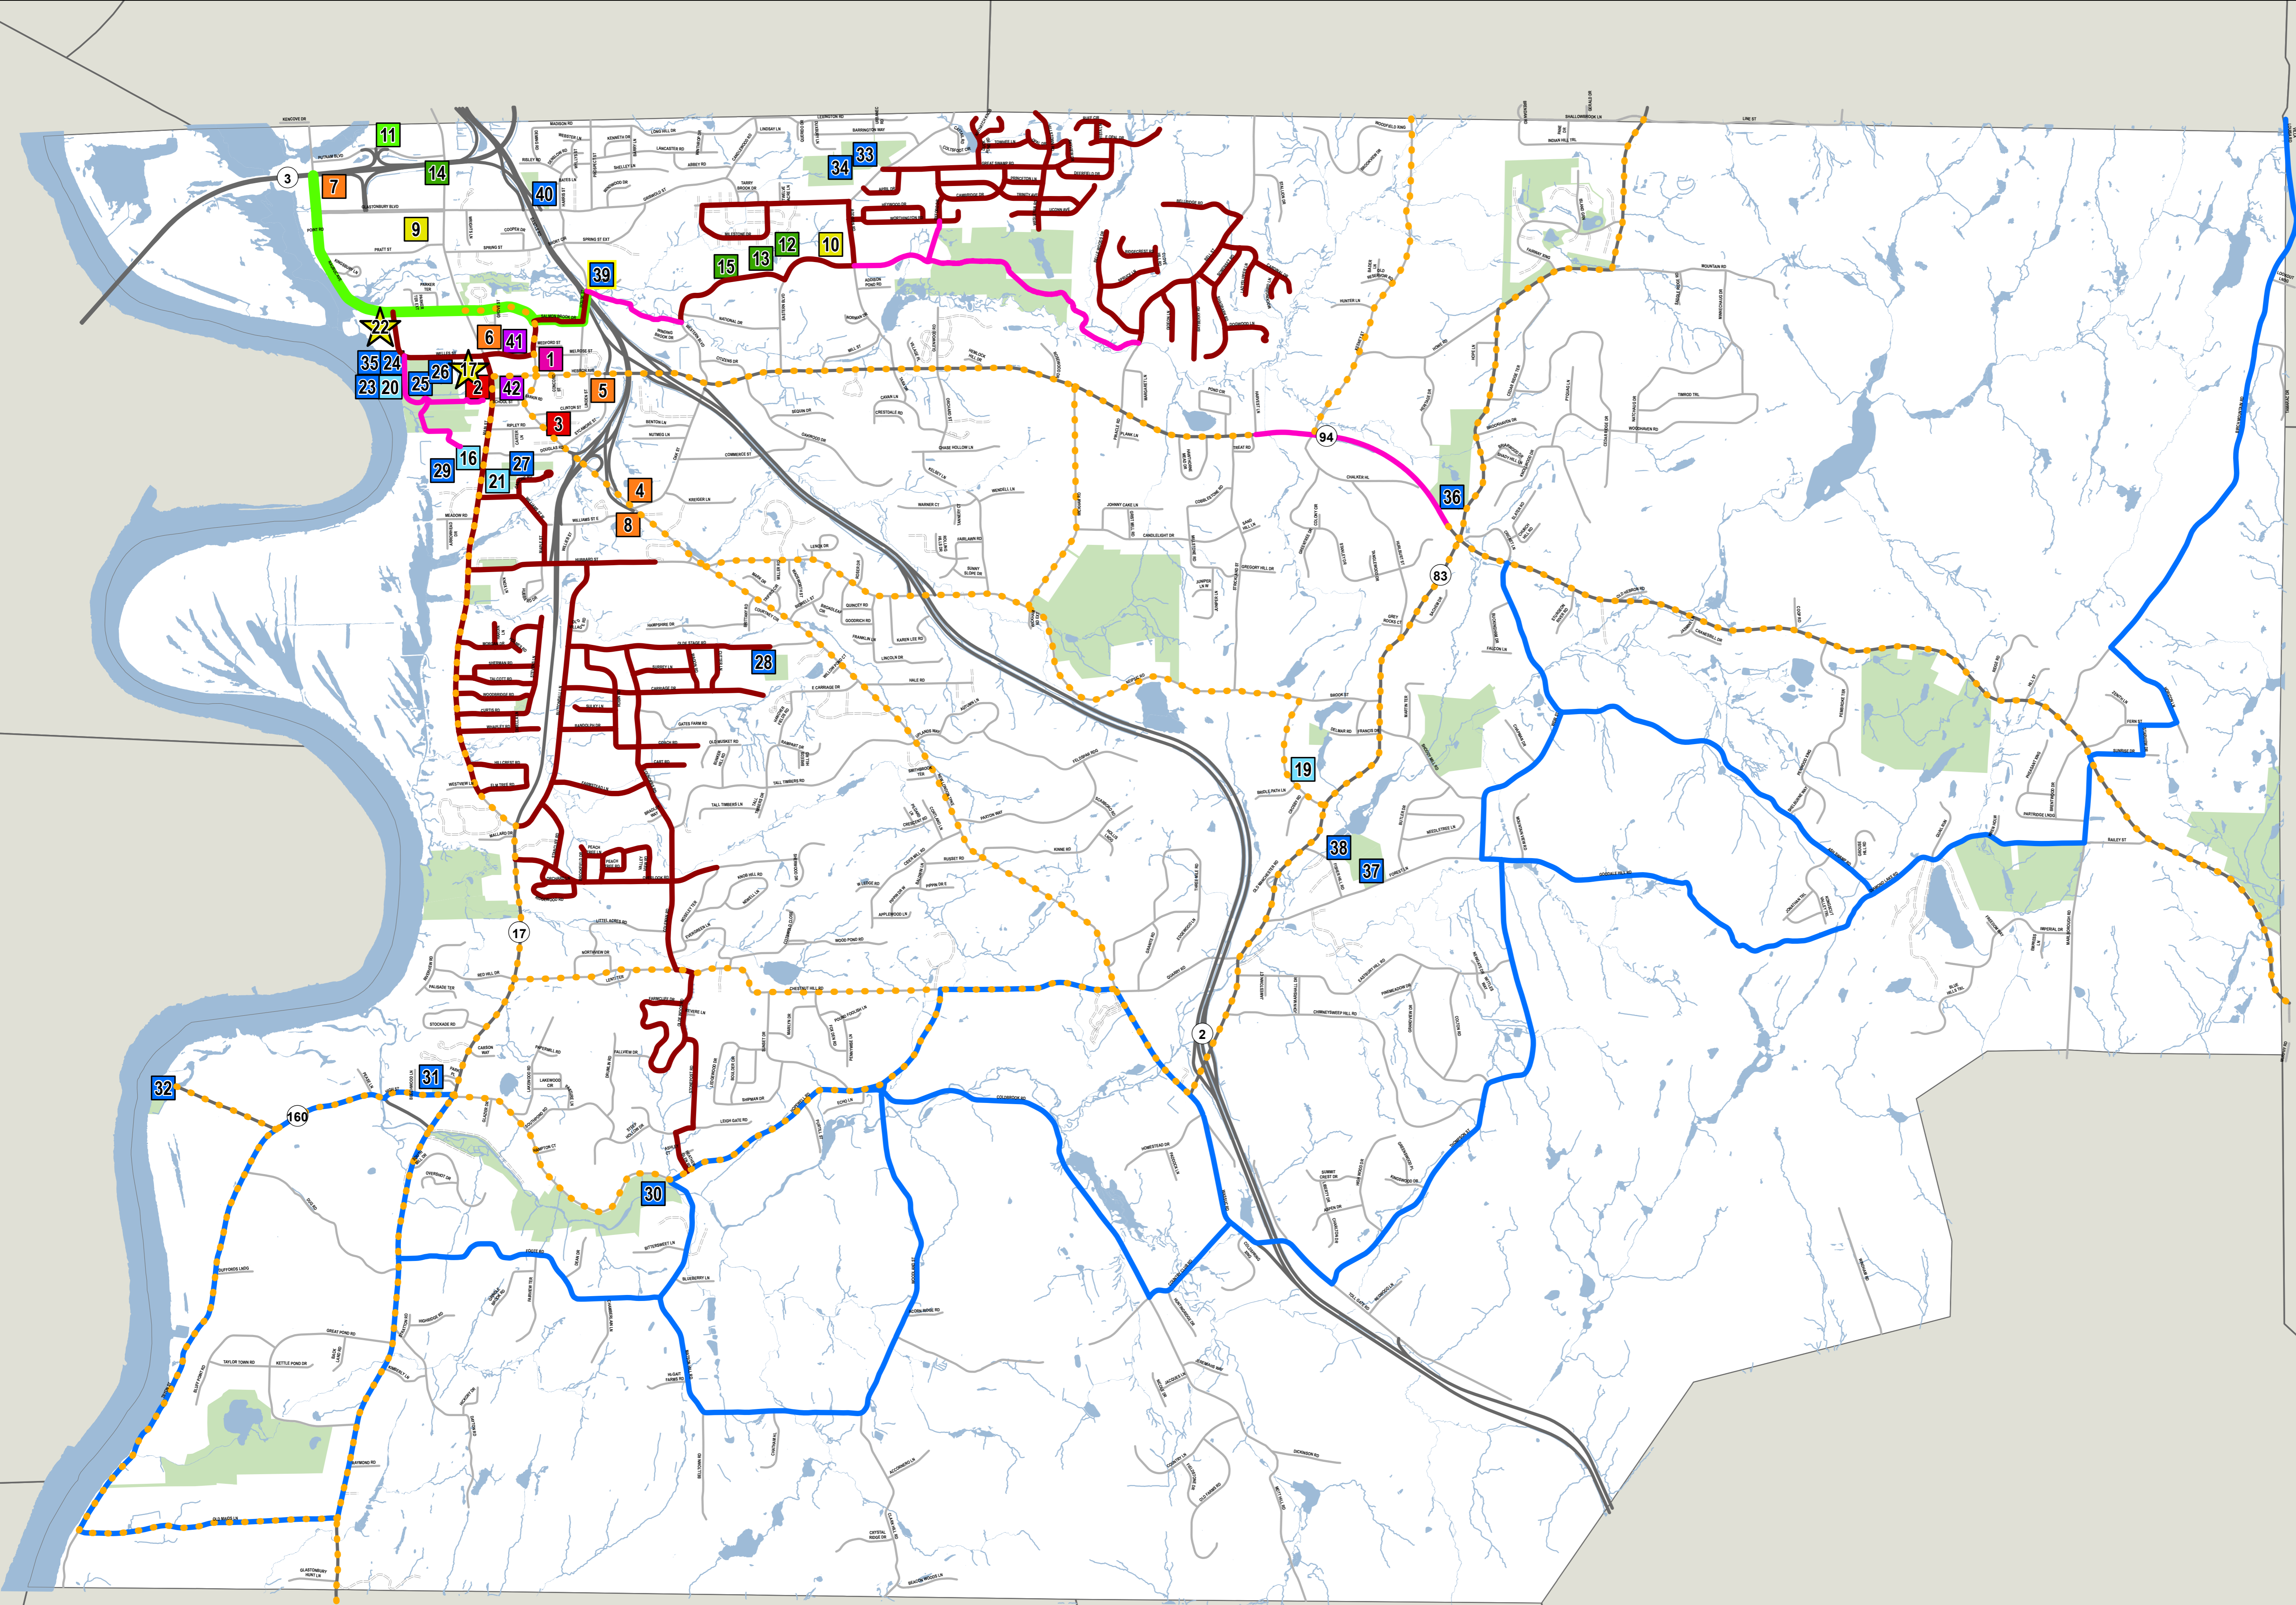

Town of Glastonbury - Bicycle Routes & Parking

- Legend**
- Commuter Bike Route
 - Scenic Bike Route
 - Family Friendly Bike Route
 - Existing Bikeway
 - Putnam Bridge – Salmon Brook Trail Connector

BIKE RACK LOCATIONS