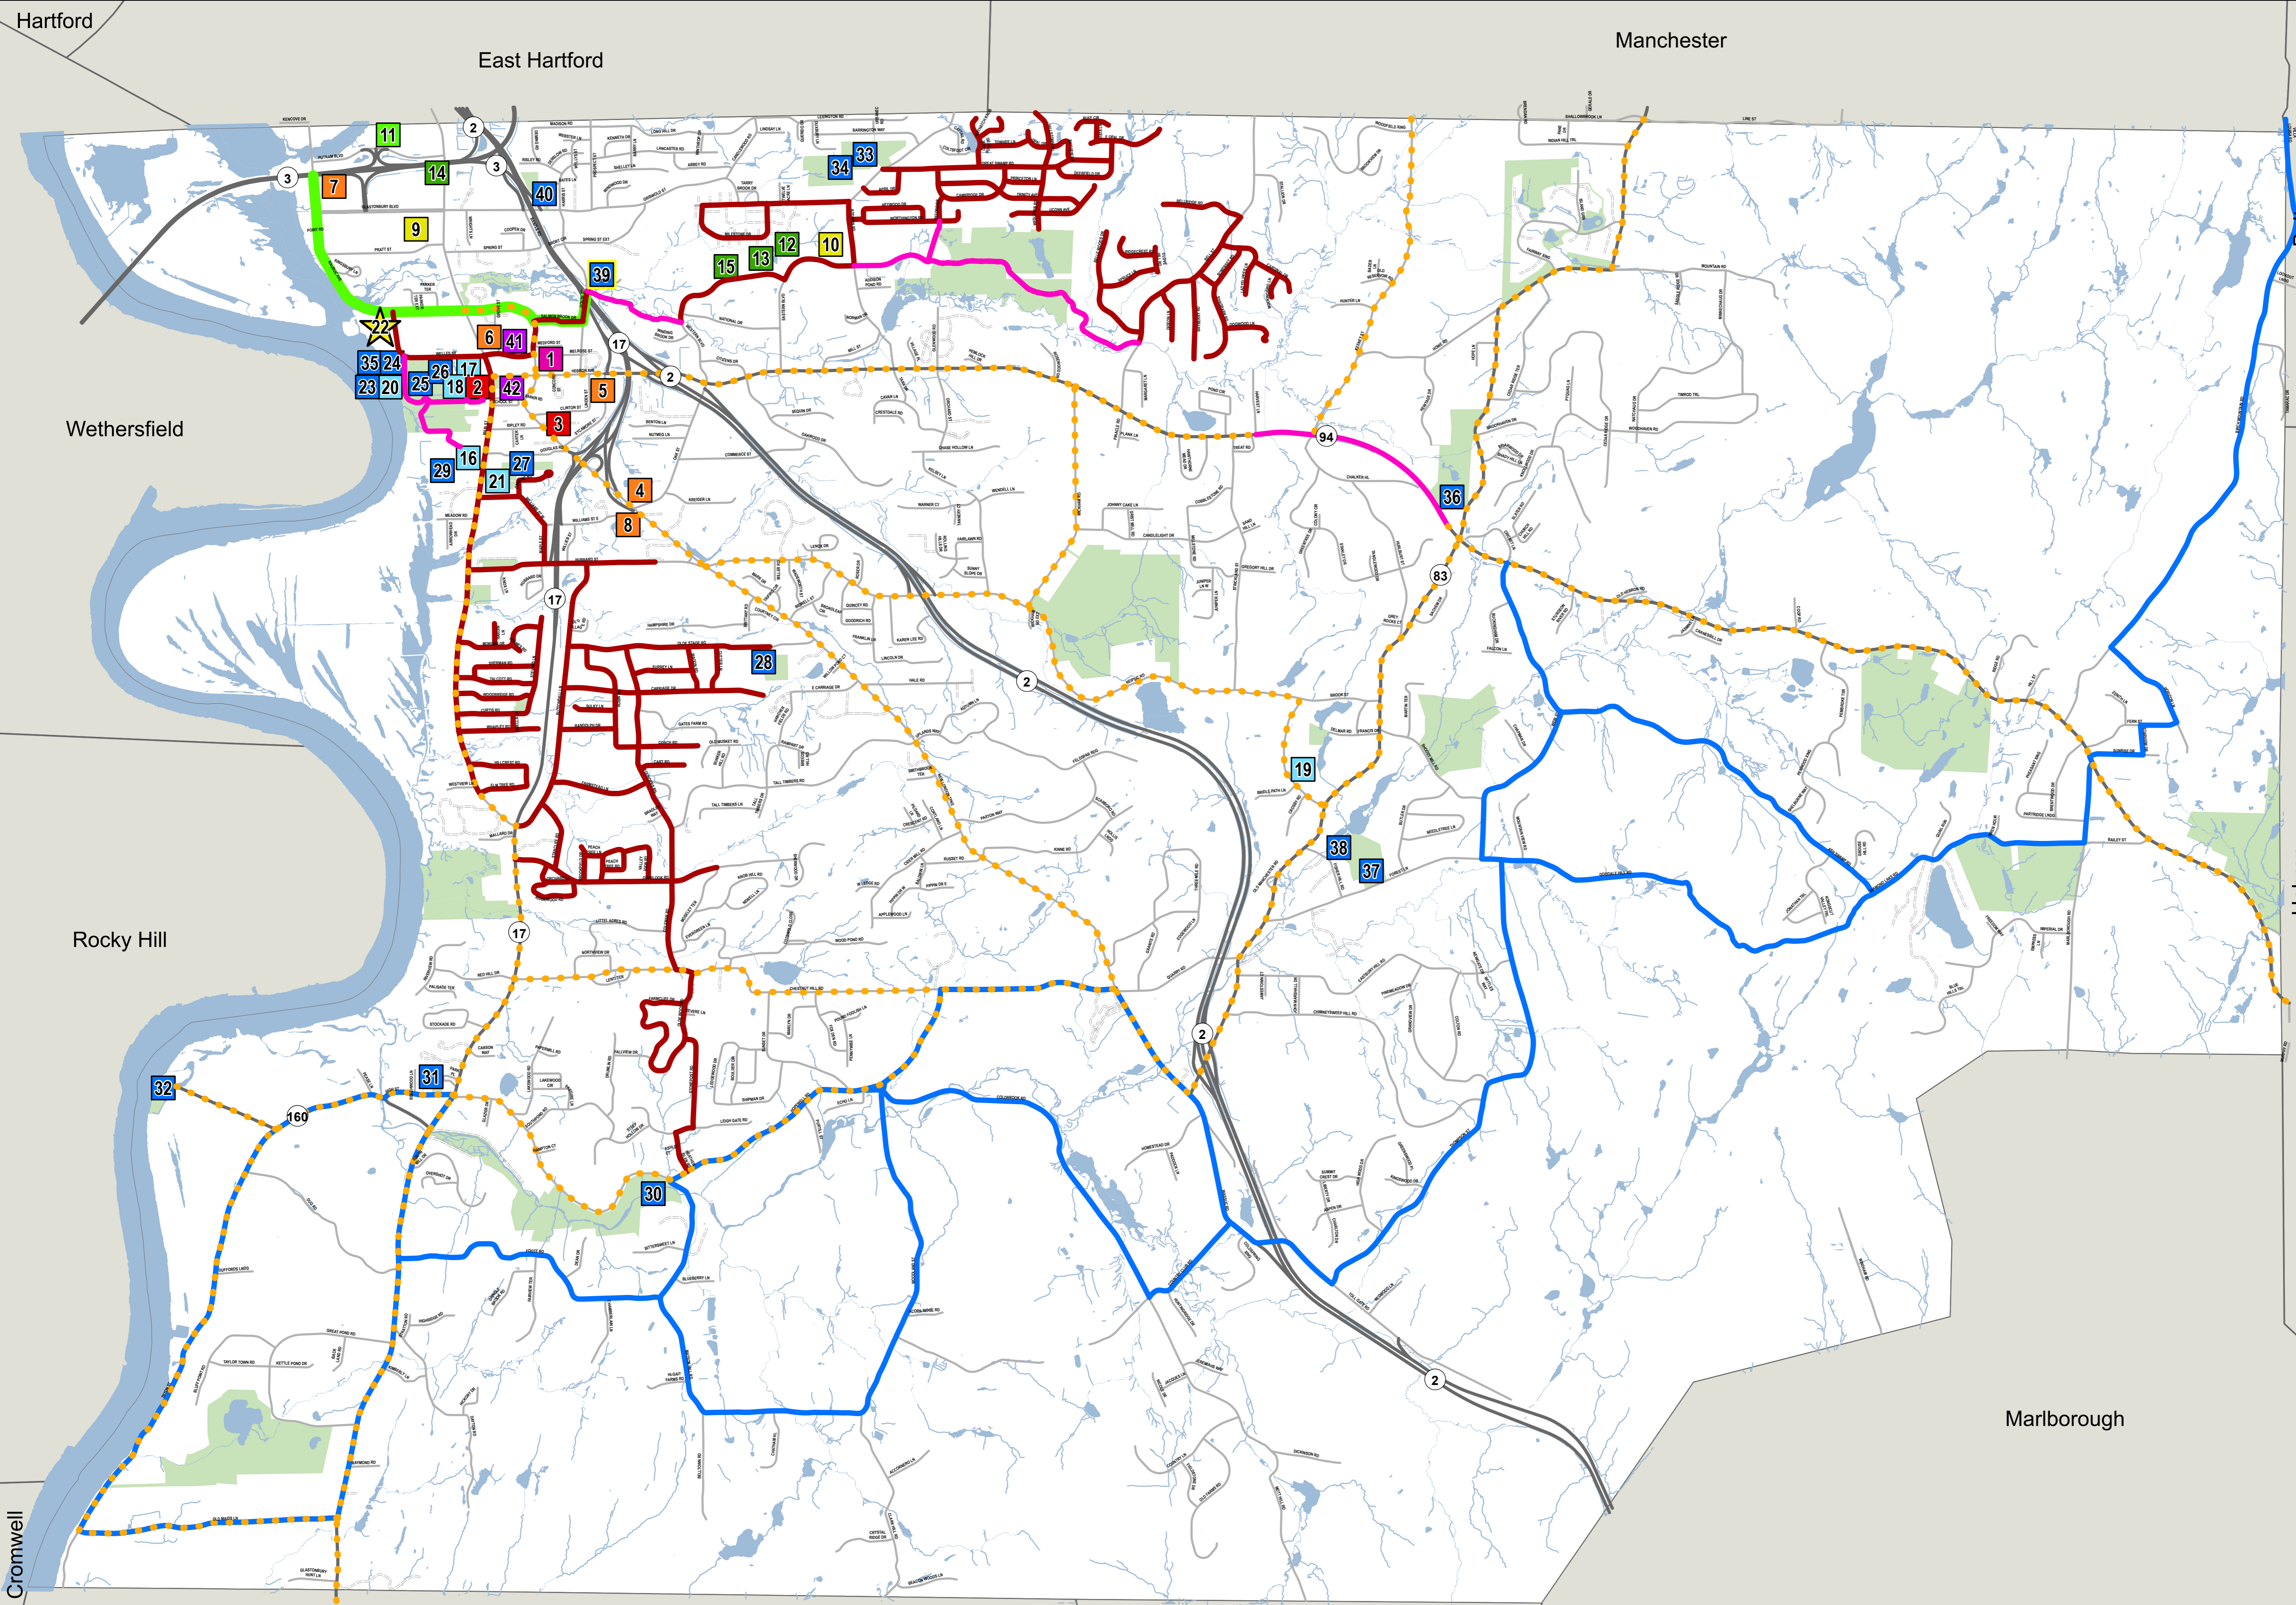

# Town of Glastonbury - Bicycle Routes & Parking

- Legend**
- - - Commuter Bike Route
  - Scenic Bike Route
  - Family Friendly Bike Route
  - Existing Bikeway
  - Putnam Bridge – Salmon Brook Trail Connector