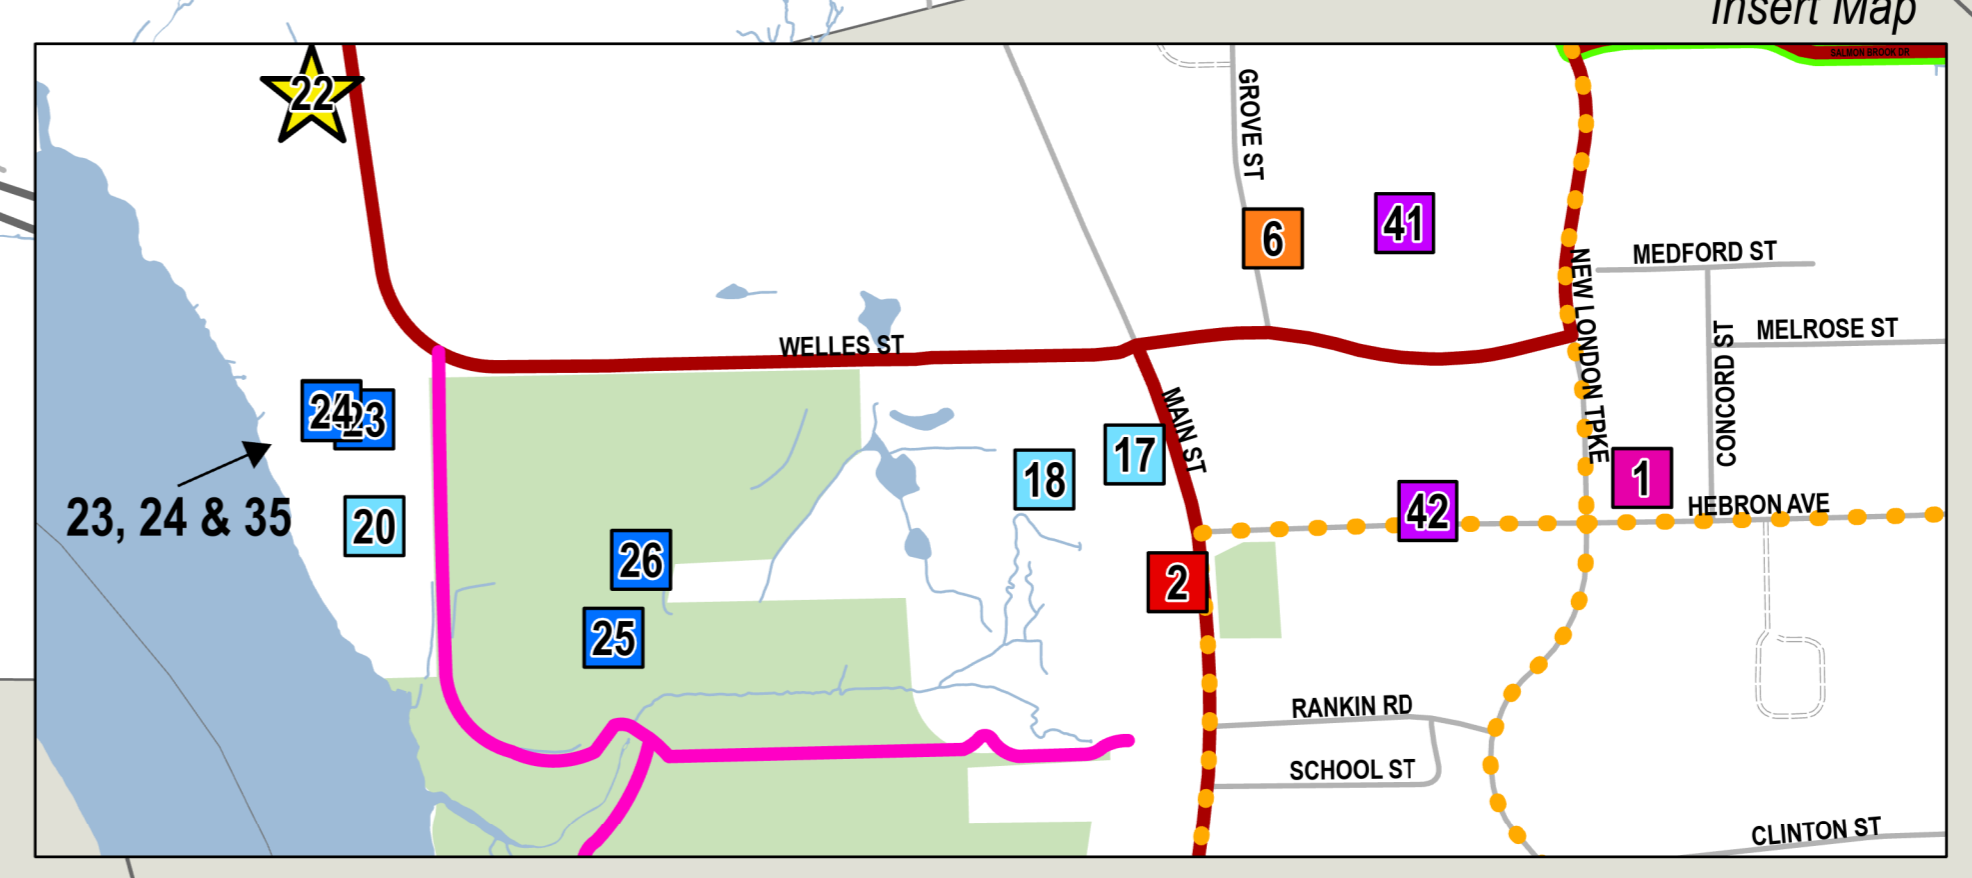

Bank	Location	Address
1	Chase Bank	109 New London Tpk
Cycle Shop		
2	Cycling Concepts	2343 Main St.
3	One Stop Plaza/Bicycles East	New London Tpk
Grocery Store/Pharmacy		
4	Stop and Shop	55 Oak St.
5	Trader Joe's/Hartford Baking Co	400 Hebron Ave
6	Whole Foods	55 Welles St.
7	Stop and Shop	215 Glastonbury Blvd
8	CVS	766 New London Tpk
Gym/Fitness		
9	The Edge Fitness	2865 Main St.
10	Central Rock Gym	259 Eastern Blvd
Home Improvement		
11	Home Depot	115 Putnam Blvd
Medical Facility		
12	Glastonbury Surgery Center	195 Eastern Blvd
13	Orthopedic Associates of Hartford	345 Western Blvd
14	Physician 1	2955 Main St.
15	The Hearth	345 Western Blvd
Municipal Facility		
16	Town Hall	2143 Main St.
17	Welles Turner Library on Main Street	2407 Main St.
18	Welles Turner Library rear by parking lot	2407 Main St.
19	East Glastonbury Library	1389 Neipsic Rd.
20	Glastonbury Boathouse	252 Welles St.
21	Police Department	2108 Main St.
22	Riverfront Community Center & Fairgrounds ★End of Trip Facility	300 Welles St.
Recreational Facility		
23	Riverfront Park by basket ball court	200 & 252 Welles St.
24	Riverfront Park by swing/play area	200 & 252 Welles St.
25	Riverfront Park by baseball field	200 & 252 Welles St.
26	Riverfront Park by ball field pavillion	200 & 252 Welles St.
27	Ross Field	45 Canione Rd.
28	Rotary Field	358 Old Stage Rd.
29	Skate Park	2143 Main St.
30	Grange Pool	500 Hopewell Rd.
31	High Street Park	30 High St.
32	Ferry Landing	Ferry Lane
33	Addison Park & Bog Walk by splash pad	415 Addison Rd.
34	Addison Park & Bog Walk by lower ball field/splash pad	415 Addison Rd.
35	Boathouse Park	252 Welles St.
36	Buckingham Park	1285 Manchester Rd.
37	Butler Field	225 Forest Lane
38	Eastbury Pond	39 Fisher Hill Rd.
39	Salmon Brook Multi-Use Trail Bike Repair Station	Multi-use trail parking lot
40	Welles Park	185 Griswold St.
Restaurant		
41	Fox Run Mall	13 - 55 Welles St.
42	Giovanni's Brickoven Pizzeria	113 Hebron Ave

1 inch = 1,750 feet

1,750 875 0 1,750 3,500 Feet