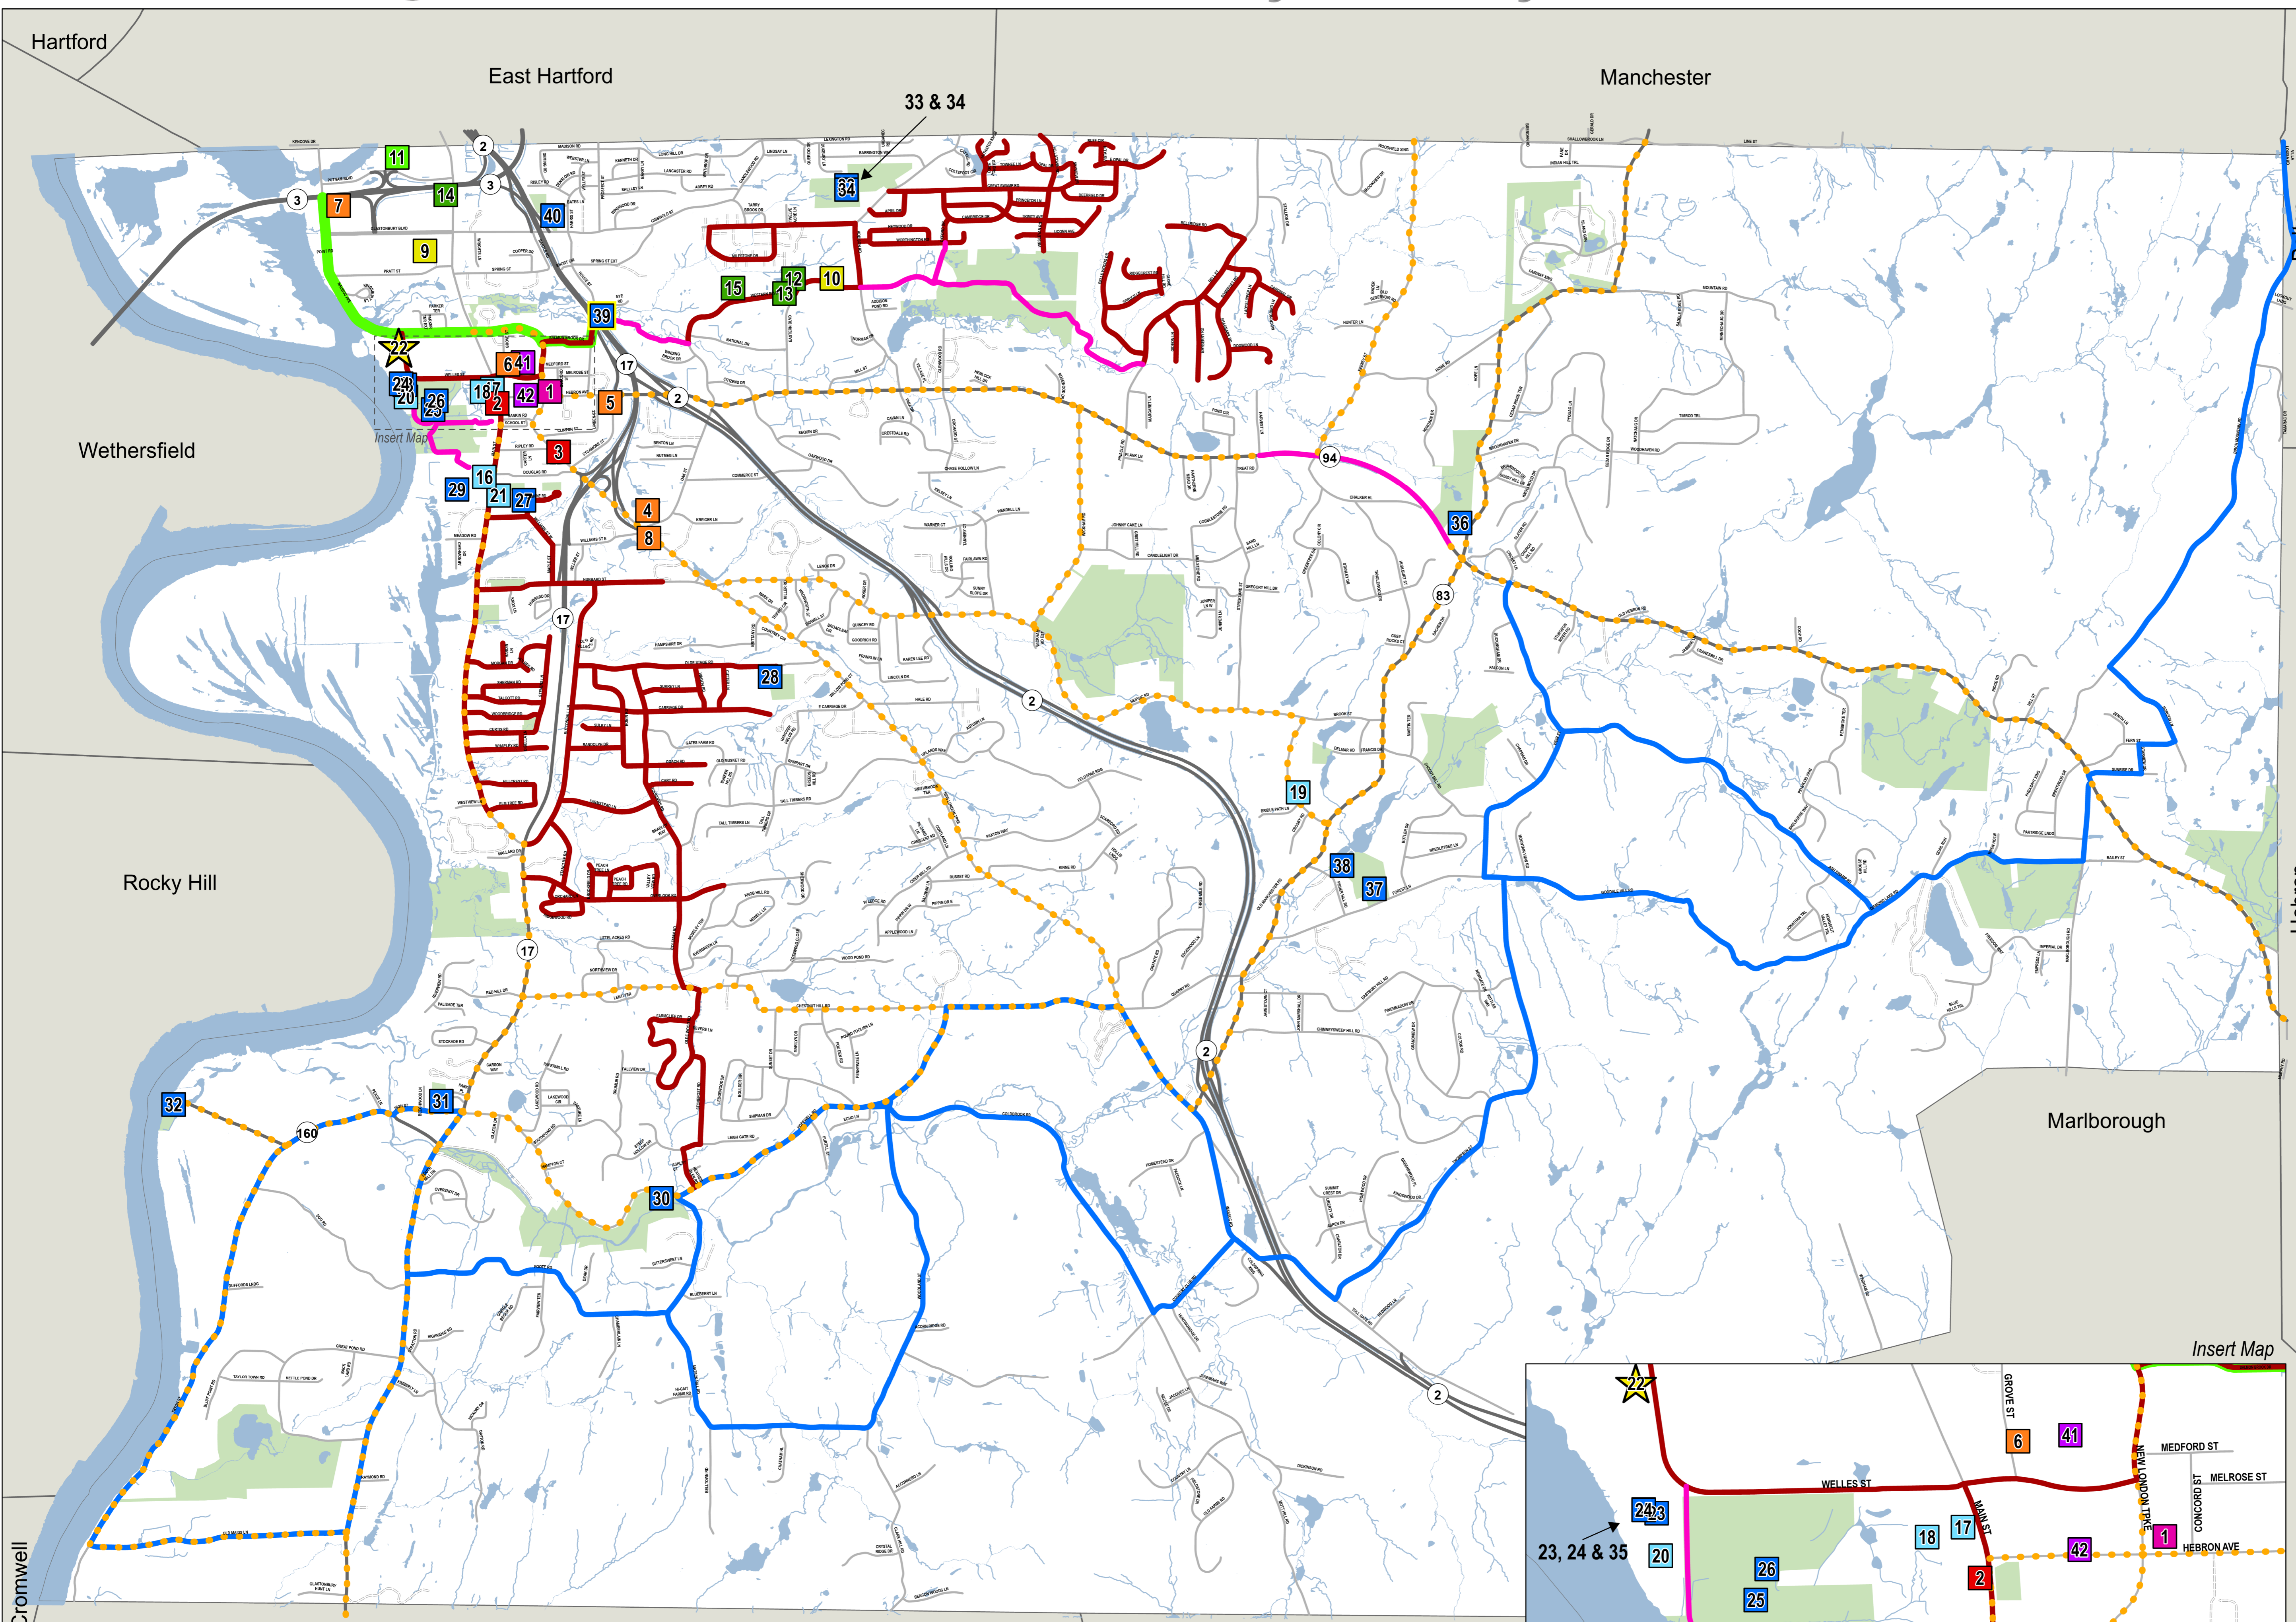

Bank	Location	Address
1	Chase Bank	109 New London Tpk
Cycle Shop		
2	Cycling Concepts	2343 Main St.
3	One Stop Plaza/Bicycles East	New London Tpk
Grocery Store/Pharmacy		
4	Stop and Shop	55 Oak St.
5	Trader Joe's/Hartford Baking Co	400 Hebron Ave
6	Whole Foods	55 Welles St.
7	Stop and Shop	215 Glastonbury Blvd
8	CVS	766 New London Tpk
Gym/Fitness		
9	The Edge Fitness	2865 Main St.
10	Central Rock Gym	259 Eastern Blvd
Home Improvement		
11	Home Depot	115 Putnam Blvd
Medical Facility		
12	Glastonbury Surgery Center	195 Eastern Blvd
13	Orthopedic Associates of Hartford	345 Western Blvd
14	Physician 1	2955 Main St.
15	The Hearth	345 Western Blvd
Municipal Facility		
16	Town Hall	2143 Main St.
17	Welles Turner Library on Main Street	2407 Main St.
18	Welles Turner Library rear by parking lot	2407 Main St.
19	East Glastonbury Library	1389 Neipsic Rd.
20	Glastonbury Boathouse	252 Welles St.
21	Police Department	2108 Main St.
22	Riverfront Community Center & Fairgrounds ★End of Trip Facility	300 Welles St.
Recreational Facility		
23	Riverfront Park by basket ball court	200 & 252 Welles St.
24	Riverfront Park by swing/play area	200 & 252 Welles St.
25	Riverfront Park by baseball field	200 & 252 Welles St.
26	Riverfront Park by ball field pavillion	200 & 252 Welles St.
27	Ross Field	45 Canione Rd.
28	Rotary Field	358 Old Stage Rd.
29	Skate Park	2143 Main St.
30	Grange Pool	500 Hopewell Rd.
31	High Street Park	30 High St.
32	Ferry Landing	Ferry Lane
33	Addison Park & Bog Walk by splash pad	415 Addison Rd.
34	Addison Park & Bog Walk by lower ball field/splash pad	415 Addison Rd.
35	Boathouse Park	252 Welles St.
36	Buckingham Park	1285 Manchester Rd.
37	Butler Field	225 Forest Lane
38	Eastbury Pond	39 Fisher Hill Rd.
39	Salmon Brook Multi-Use Trail Bike Repair Station	Multi-use trail parking lot
40	Welles Park	185 Griswold St.
Restaurant		
41	Fox Run Mall	13 - 55 Welles St.
42	Giovanni's Brickoven Pizzeria	113 Hebron Ave

1 inch = 1,750 feet

1,750 875 0 1,750 3,500 Feet