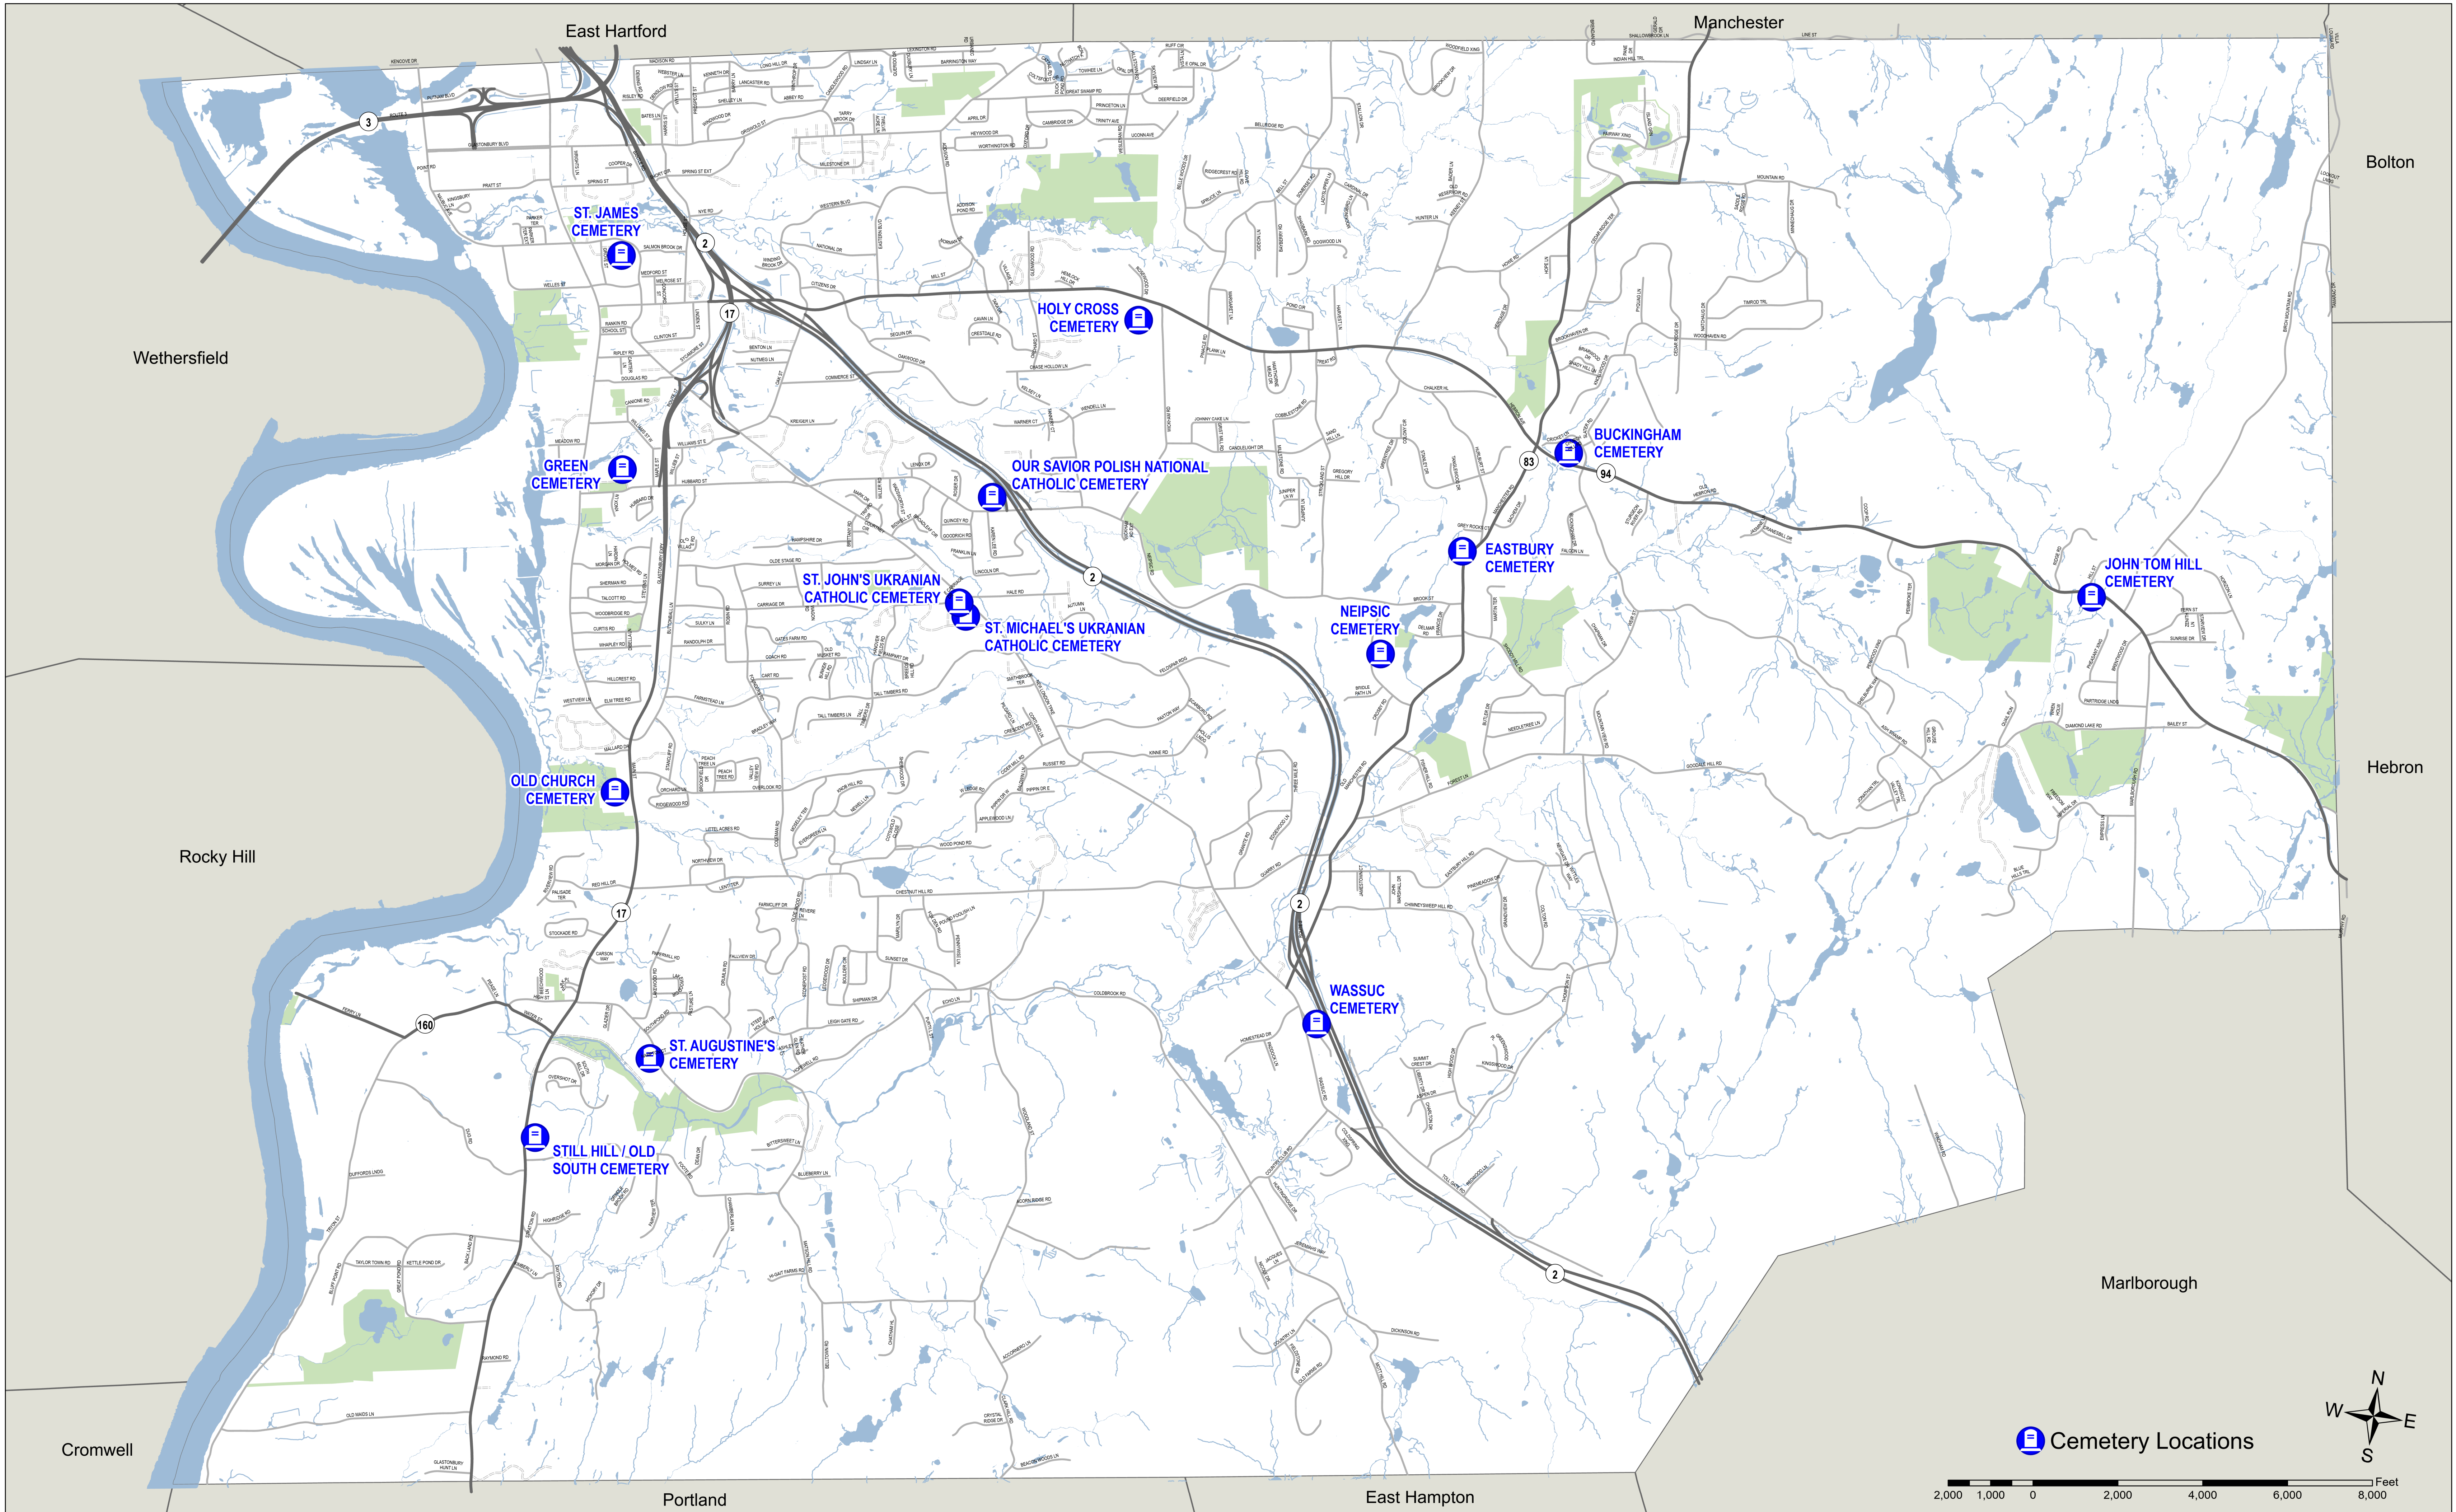

Town of Glastonbury - Cemetery Locations

Cemetery Locations