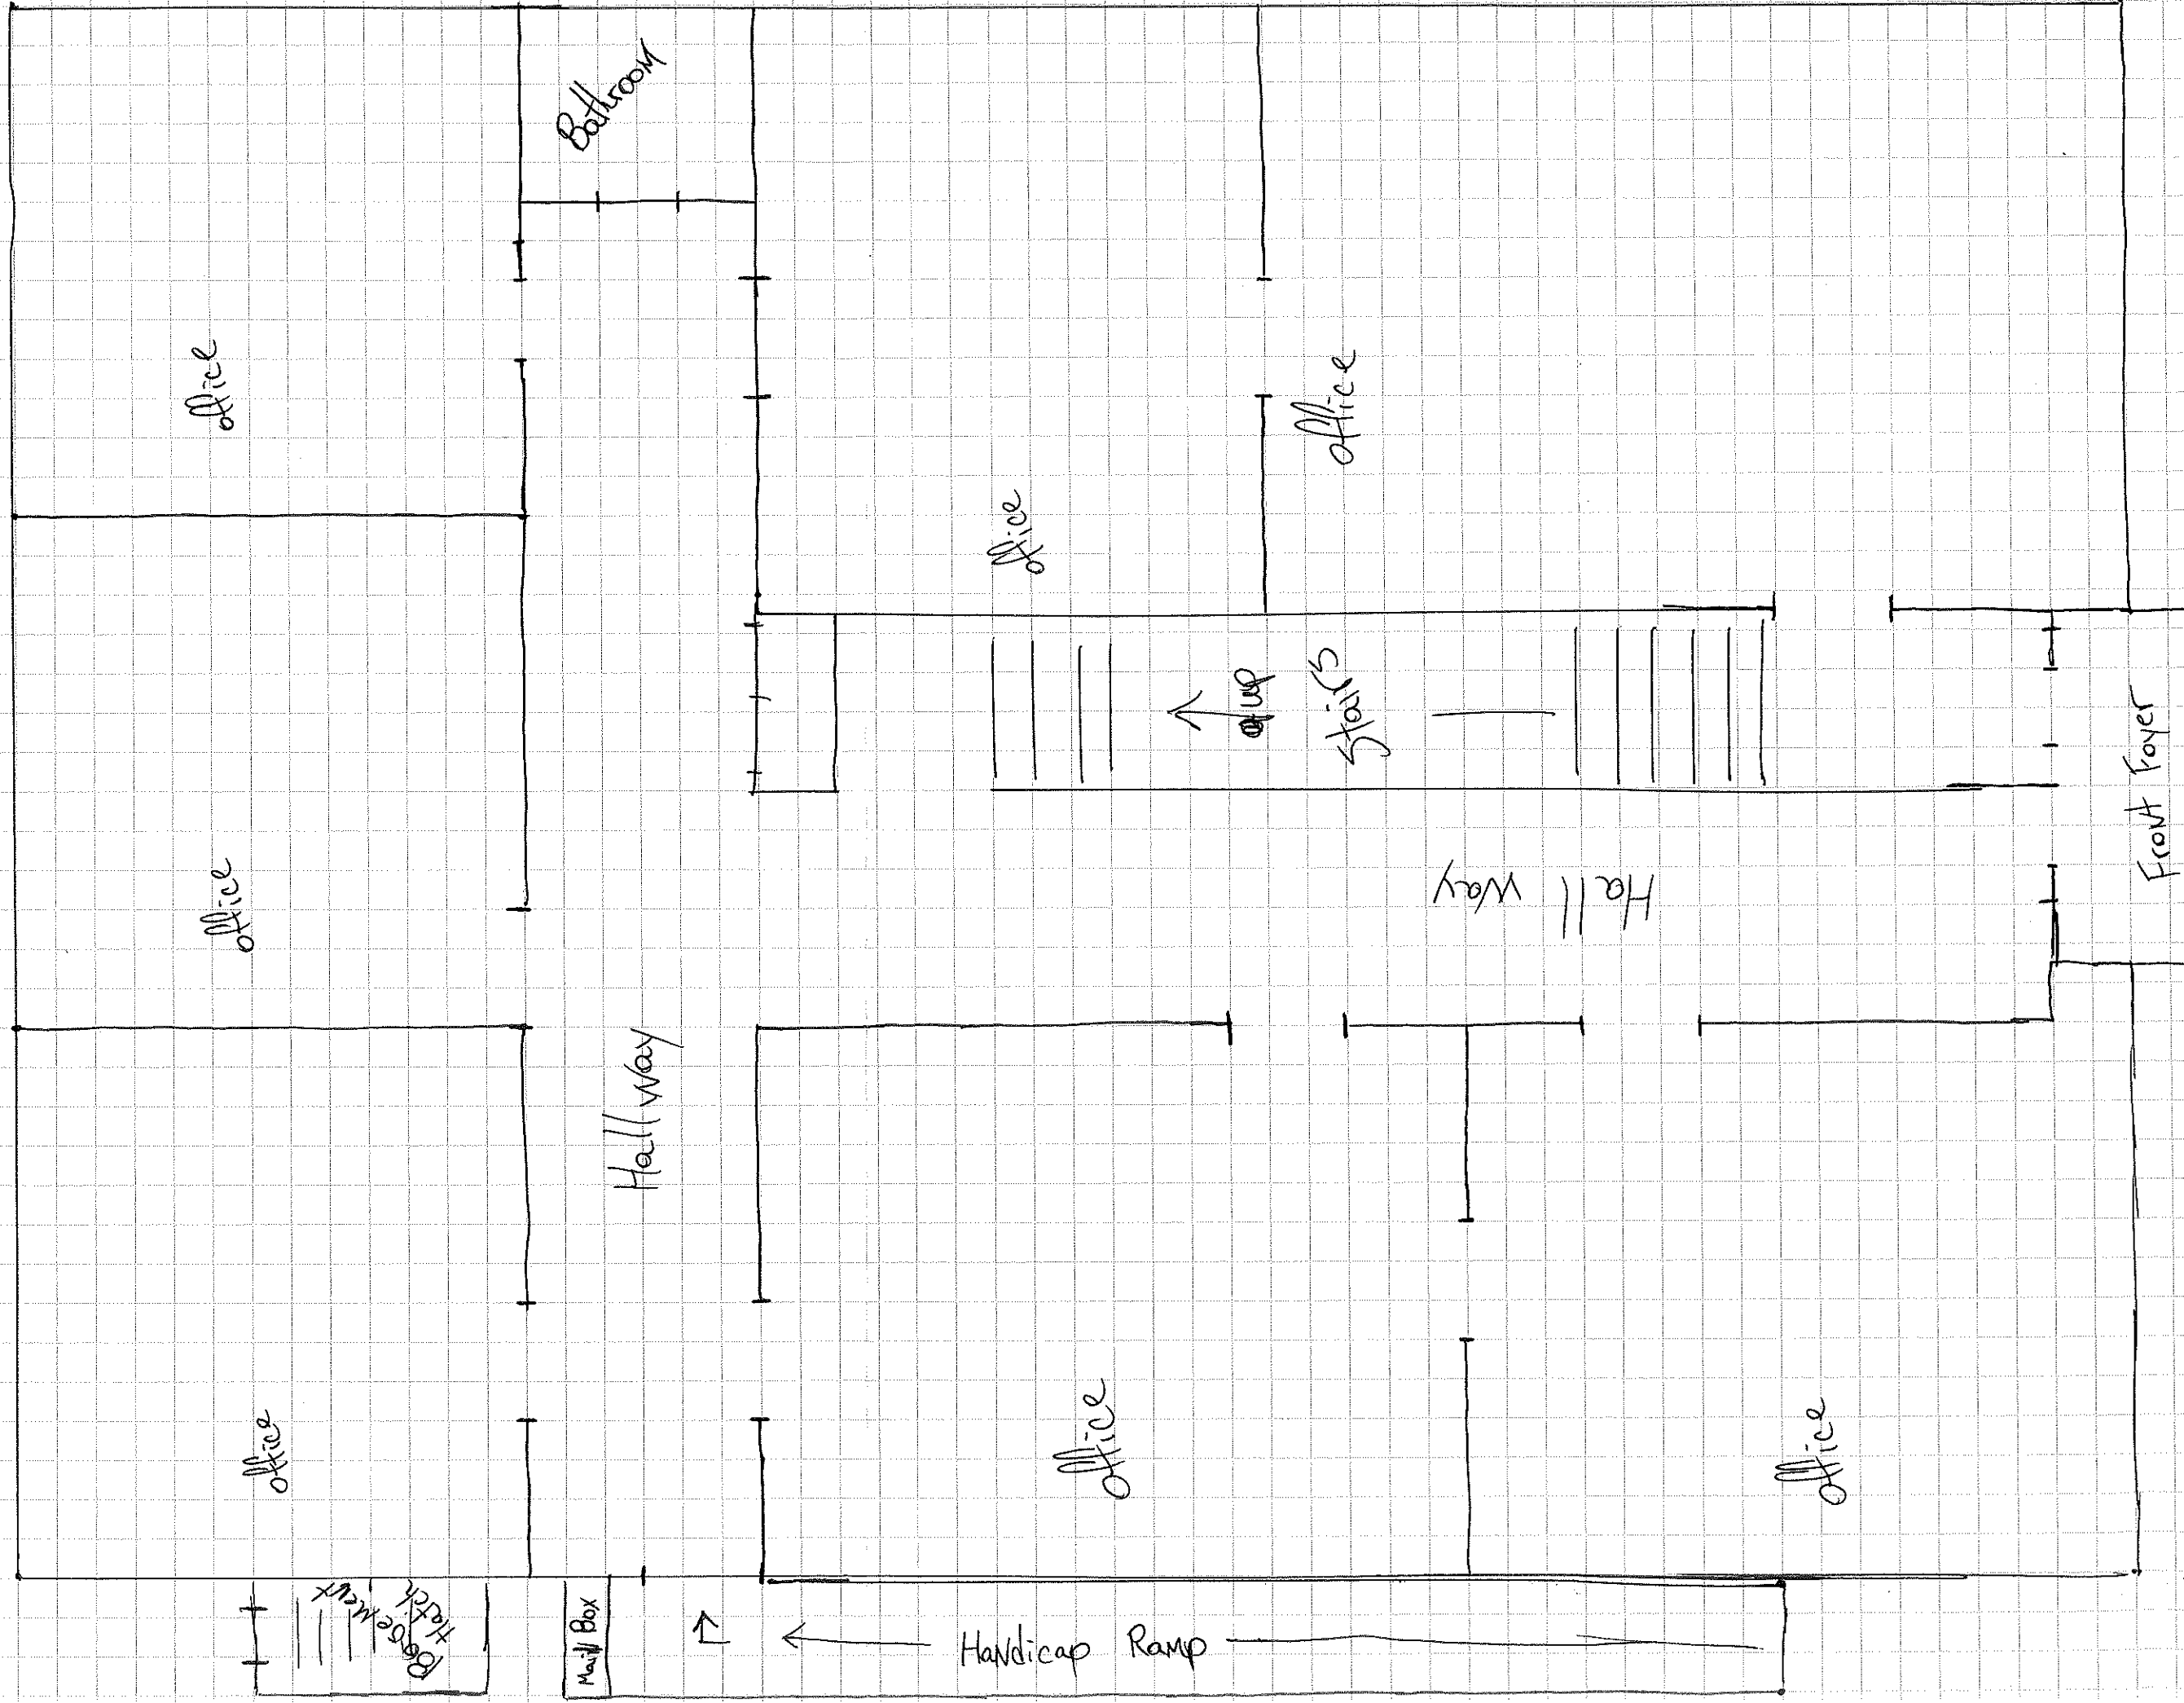

1224 Nambac Ave.

Current Layout

□ = (ft approx)

1st & 2nd floor Layout Identical

Approximate layout propose for 182A Nabucco Ave for Ruff + Tumble Dog Salon
 (No changes to 2nd floor)
 (2nd floor to be used as offices + product storage)

GS = Groom Station (ornate work/tool bench)
 GT = Grooming table

□ = IFT Approx