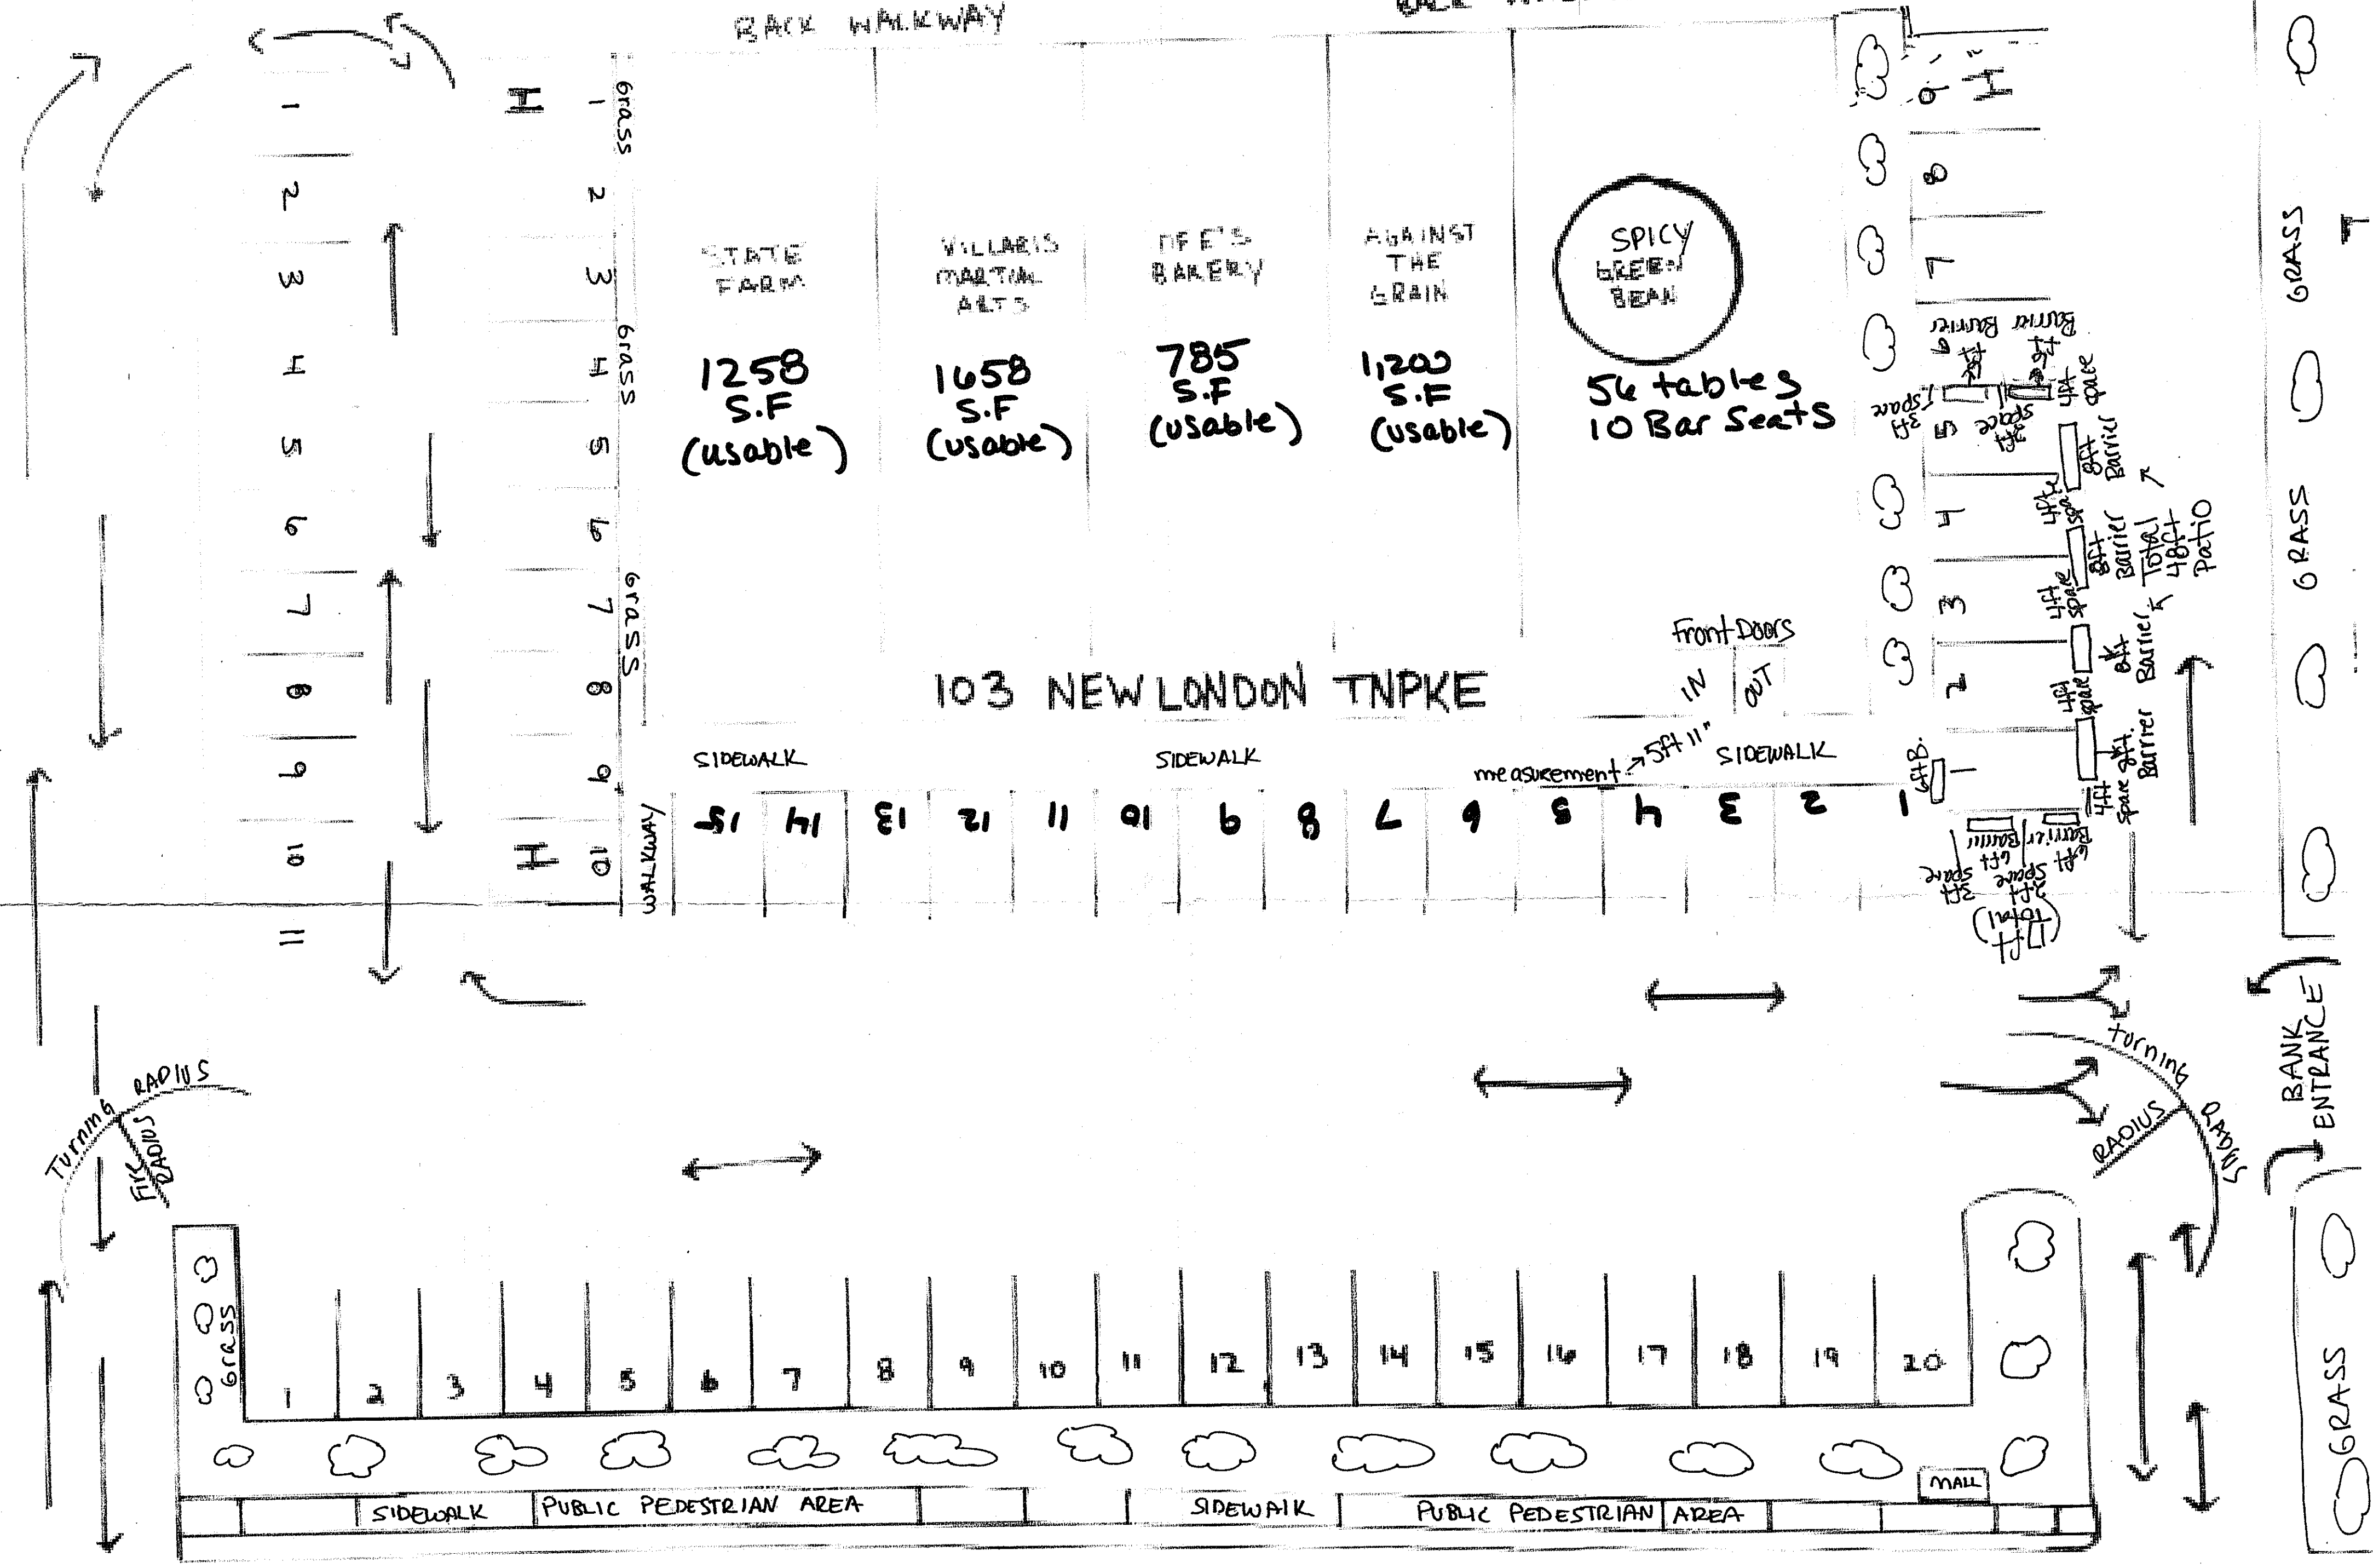

BACK WALKWAY

BACK WALKWAY

DUMPSTERS

103 NEW LONDON TNPKE

SPICY GREEN BEAN

1258 S.F. (usable)

1658 S.F. (usable)

785 S.F. (usable)

1,200 S.F. (usable)

56 tables 10 Bar Seats

Front Doors

IN OUT

measurement 5ft 11"

SIDEWALK

SIDEWALK

SIDEWALK

WALKWAY

TURNING RADIUS

TURNING RADIUS

BANK ENTRANCE

GRASS

GRASS

GRASS

GRASS

GRASS

SIDEWALK

PUBLIC PEDESTRIAN AREA

SIDEWALK

PUBLIC PEDESTRIAN AREA

MAIL

FILE COPY