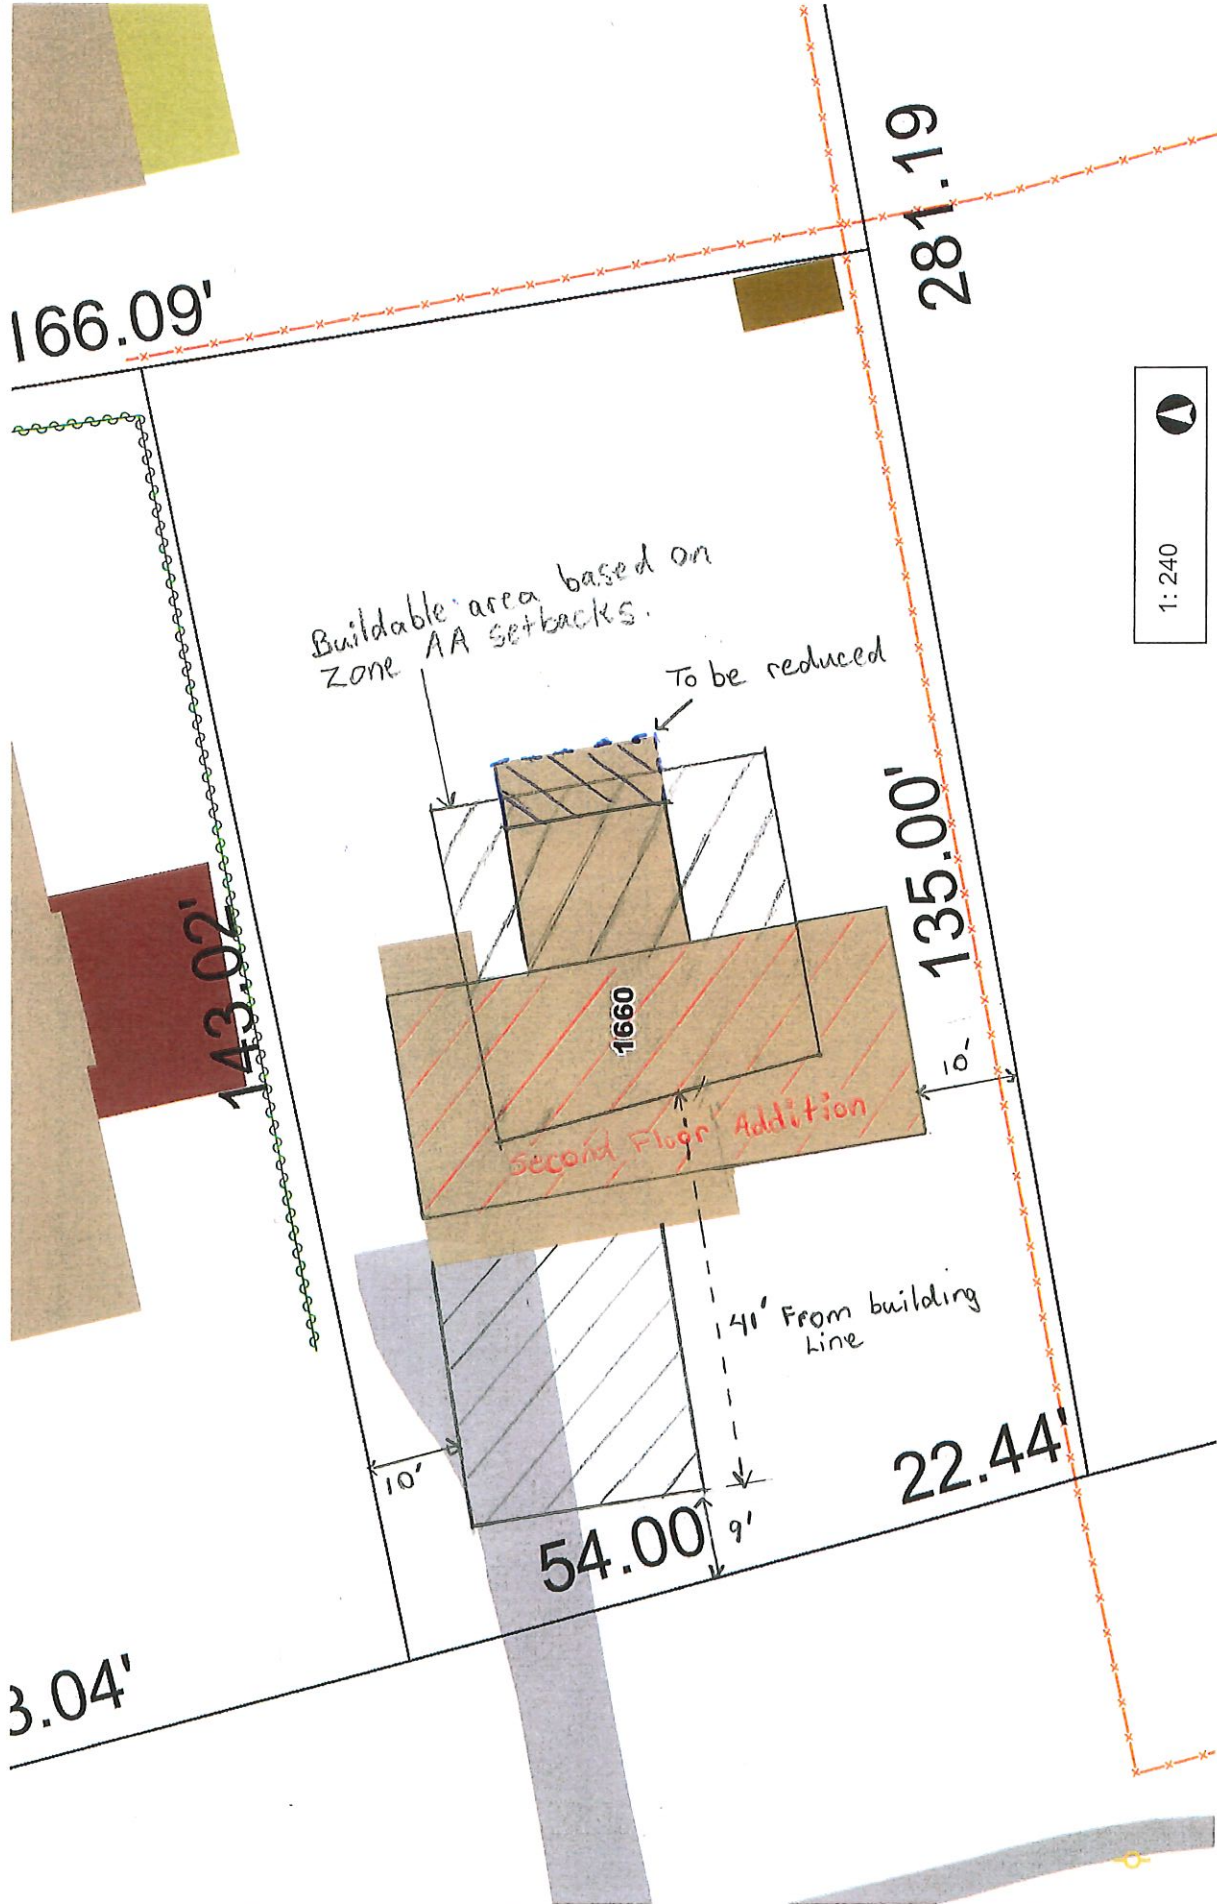

1660 Main St

1:240

40 Feet

20

0

40

This map is a user generated static output from an internet mapping site and is for reference only. Property boundaries and other data layers that appear on this map may or may not be accurate, current, or otherwise reliable. The Town of Glastonbury and the mapping companies assume no legal responsibility for the information contained in this data.

THIS MAP DOES NOT REPRESENT A LEGAL BOUNDARY DETERMINATION.

NAD_1983_StatePlane_Connecticut_FIPS_0600_Feet
 © Town of Glastonbury GIS