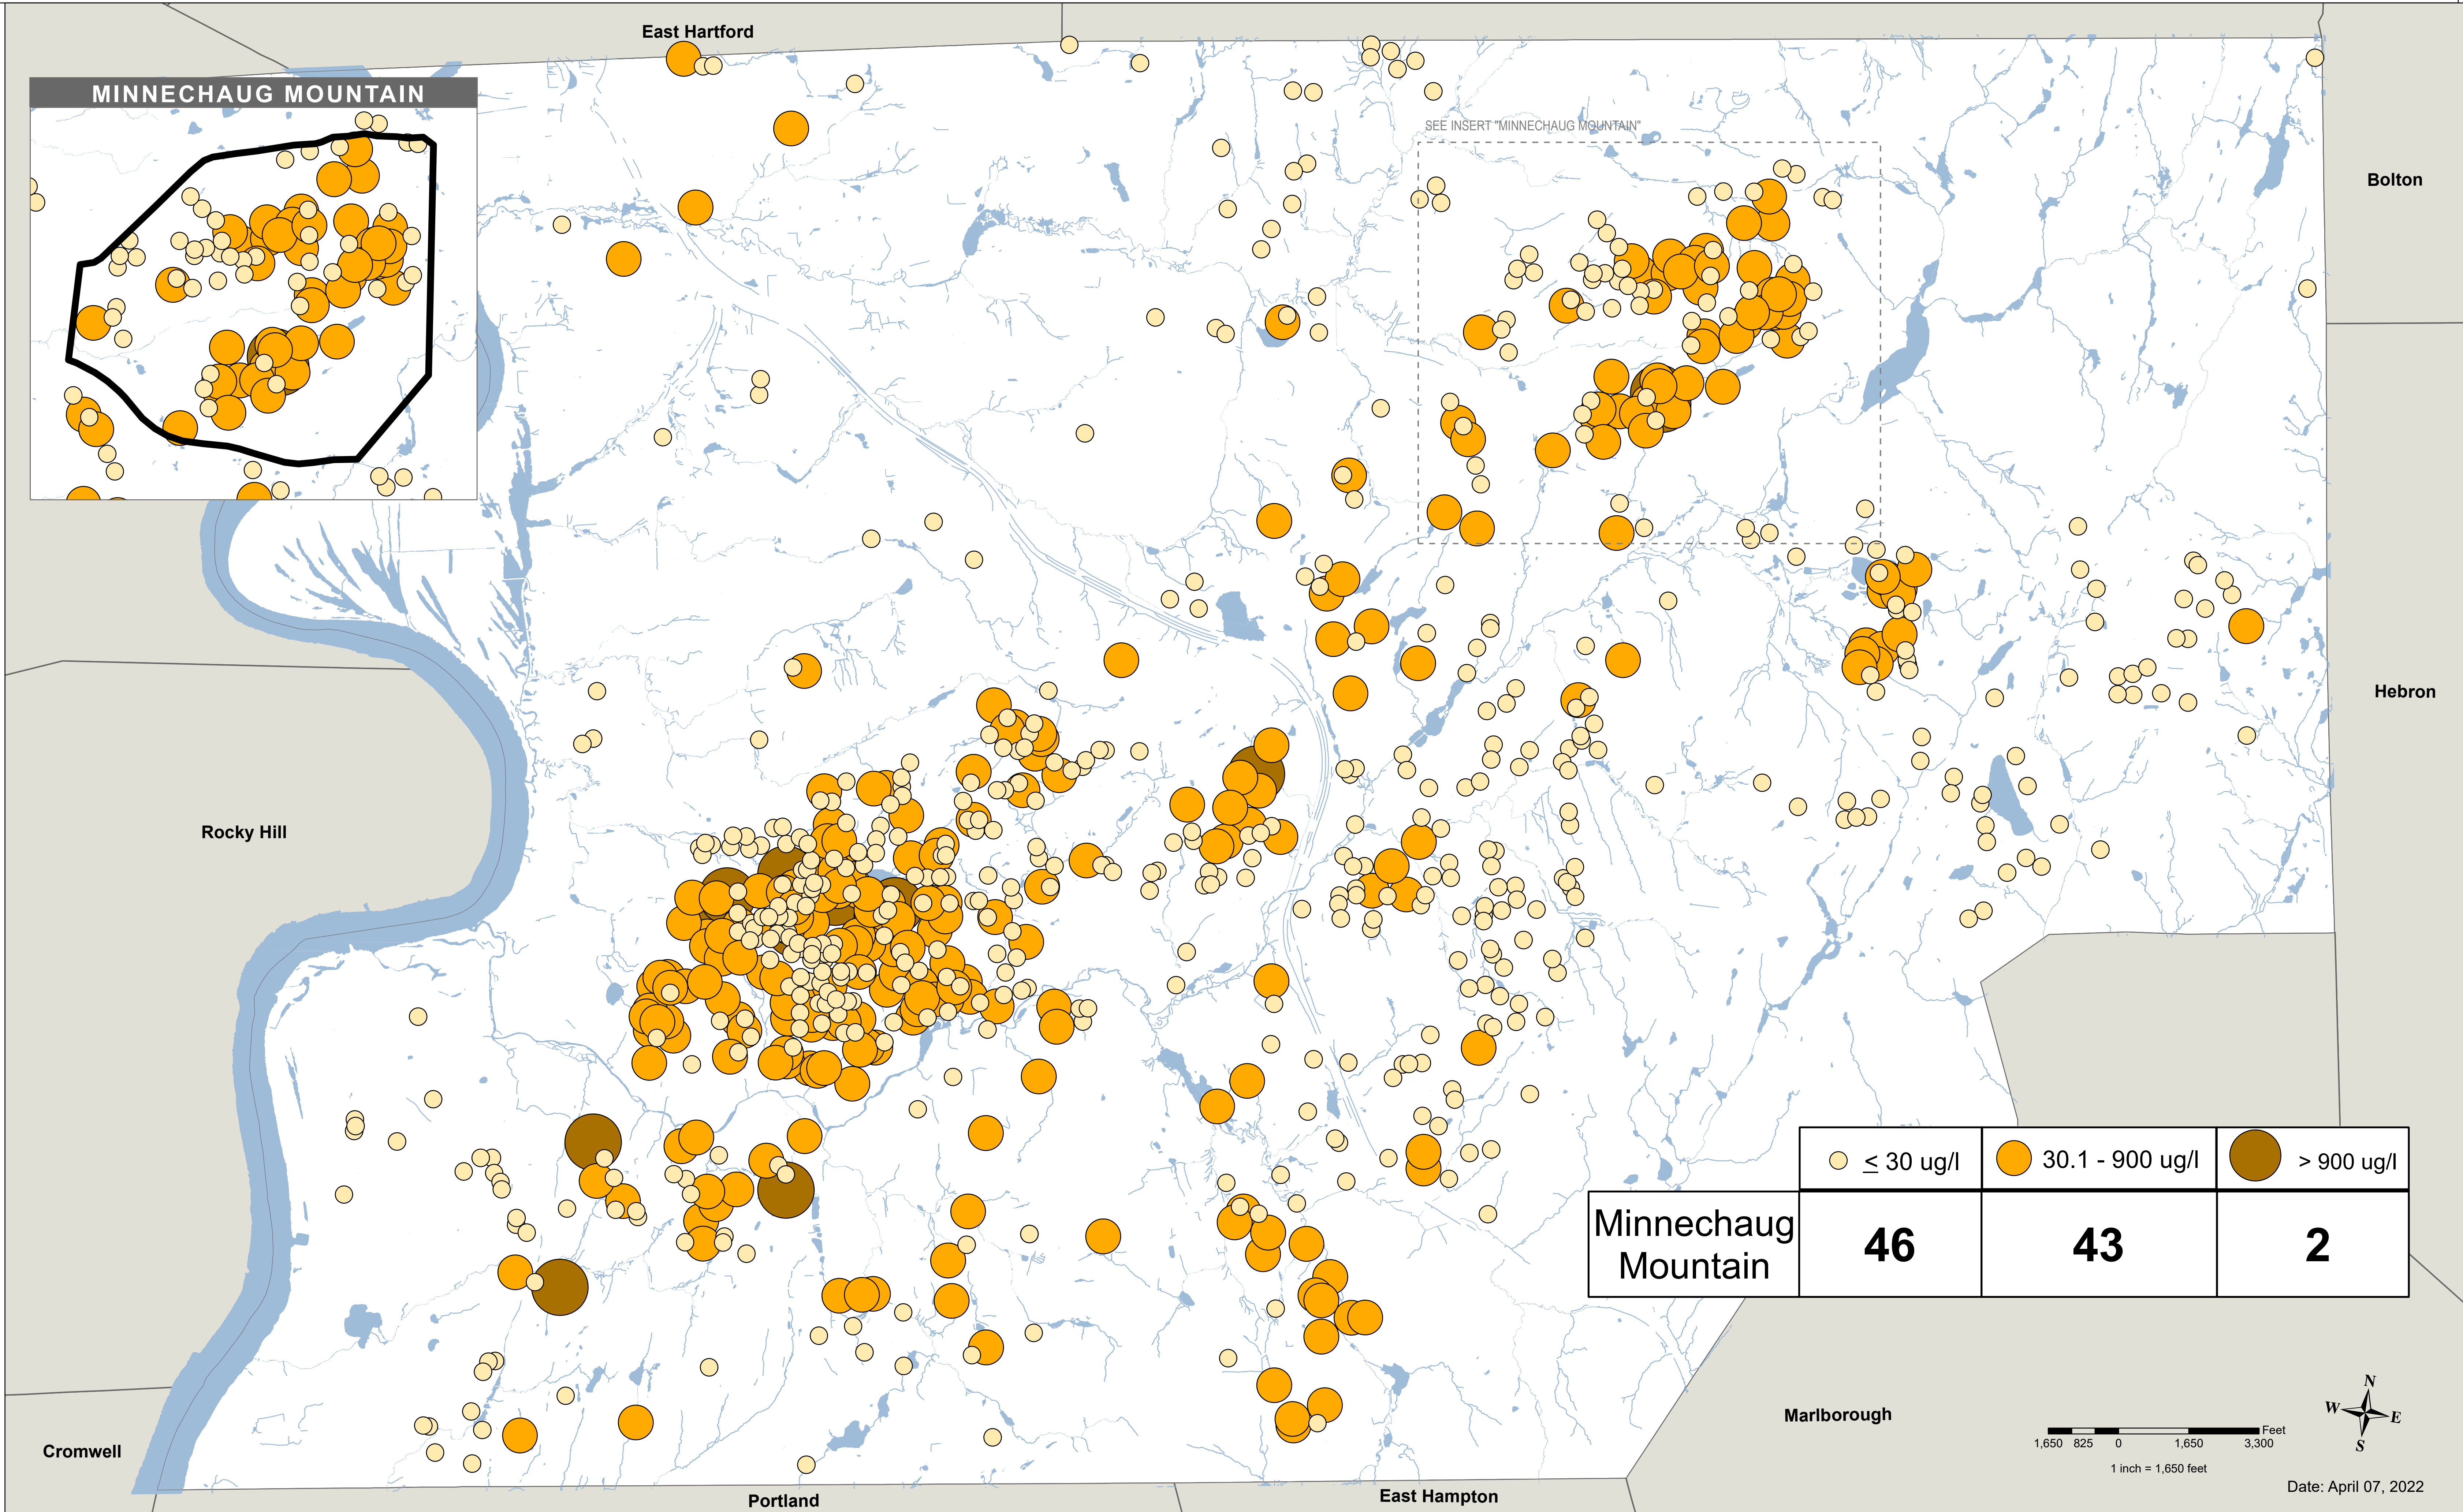

Town of Glastonbury - Well Water Results

SEE INSERT "MINNECHAUG MOUNTAIN"

	≤ 30 ug/l	30.1 - 900 ug/l	> 900 ug/l
Minnechaug Mountain	46	43	2

Date: April 07, 2022