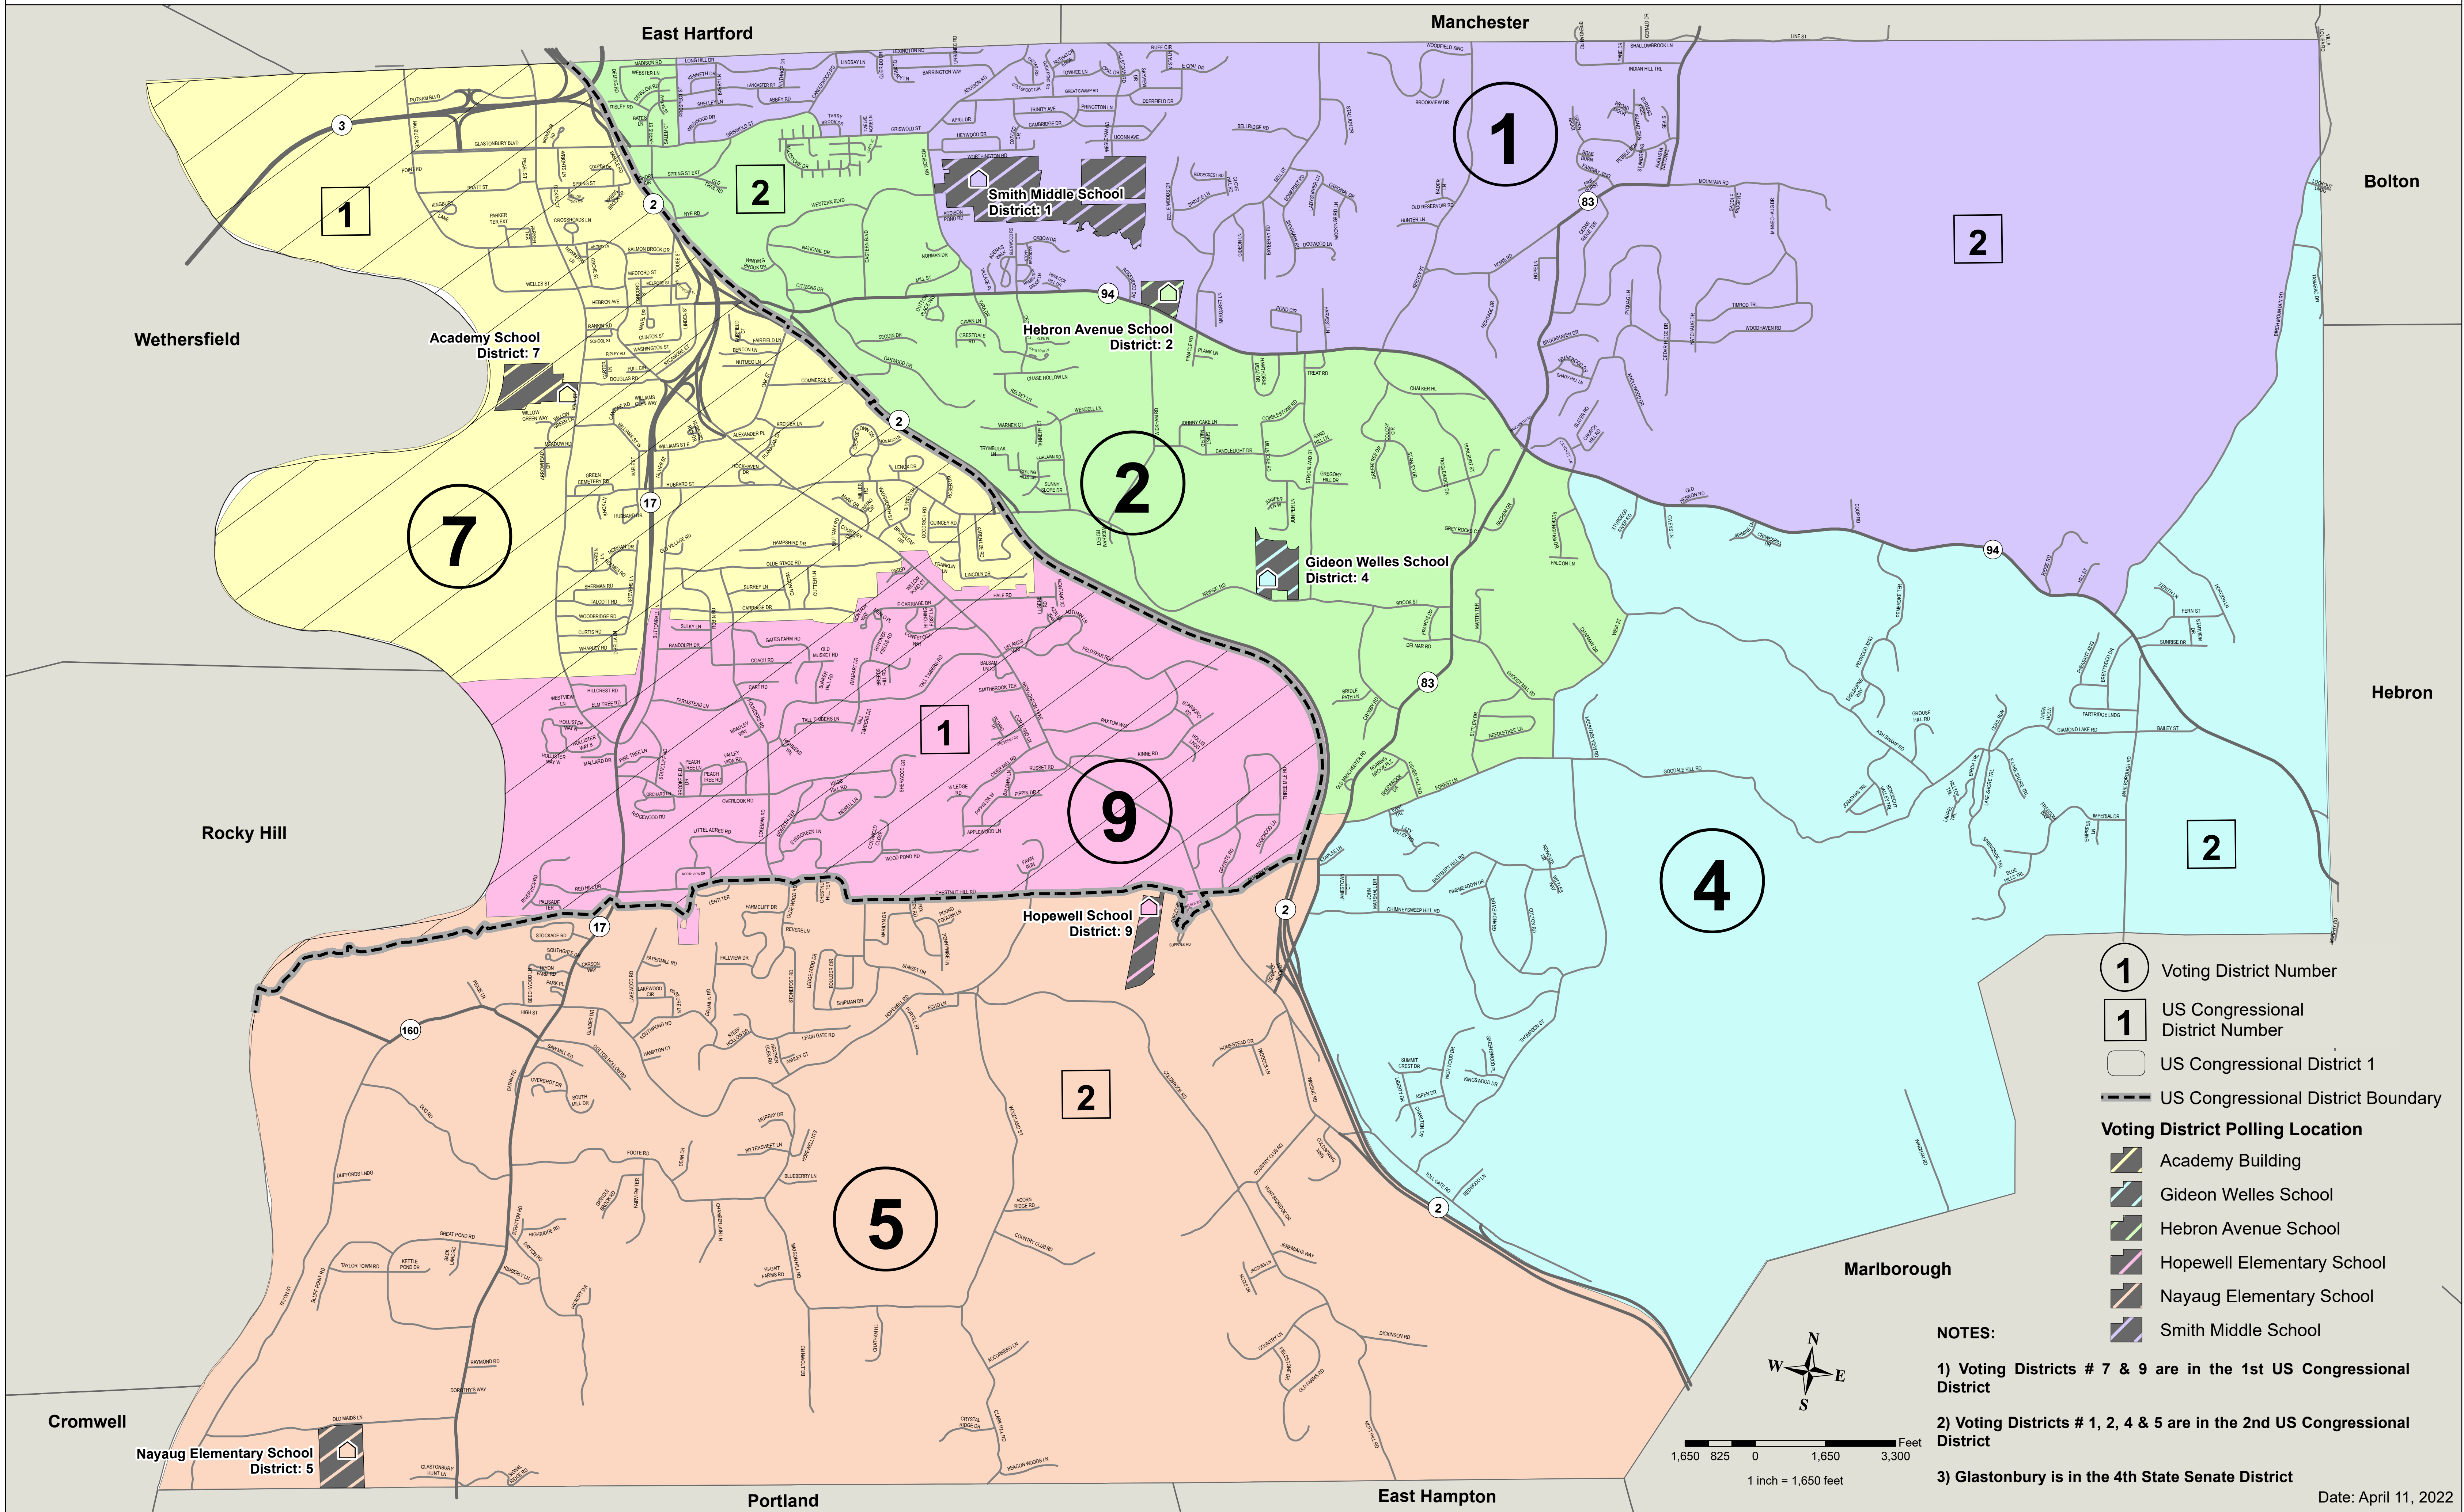

Town of Glastonbury - Voter District Map

- 1** Voting District Number
- 1** US Congressional District Number
- US Congressional District 1
- US Congressional District Boundary
- Voting District Polling Location**
- Academy Building
- Gideon Welles School
- Hebron Avenue School
- Hopewell Elementary School
- Nayaug Elementary School
- Smith Middle School

NOTES:

- 1) Voting Districts # 7 & 9 are in the 1st US Congressional District
- 2) Voting Districts # 1, 2, 4 & 5 are in the 2nd US Congressional District
- 3) Glastonbury is in the 4th State Senate District