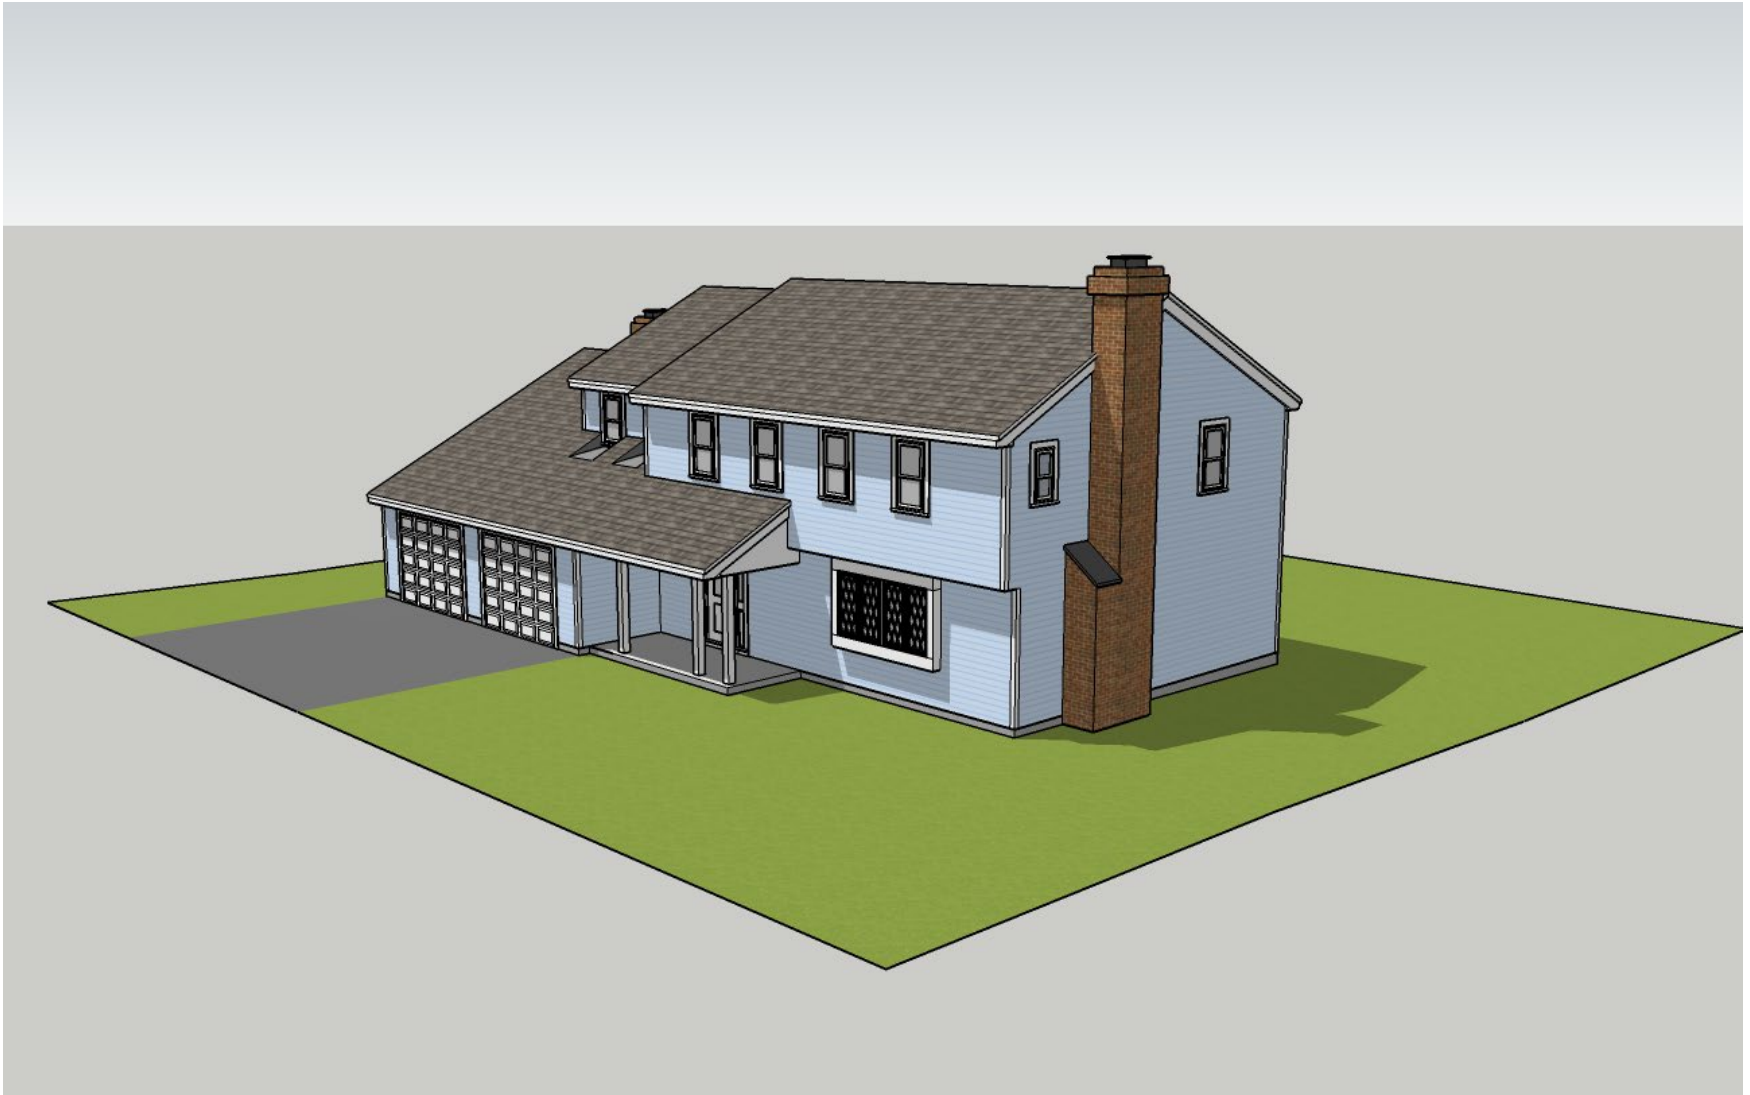

December 08, 2021

**MASSING MODELS**

Korber Residence  
18 Old Musket Road Glastonbury, CT

**EXISTING CONDITIONS**

**SOUTH-WEST**

**NORTH-EAST**

December 08, 2021

**MASSING MODELS**

Korber Residence  
18 Old Musket Road Glastonbury, CT

**PROPOSED CONSTRUCTION**

**SOUTH-WEST**

**NORTH-EAST**