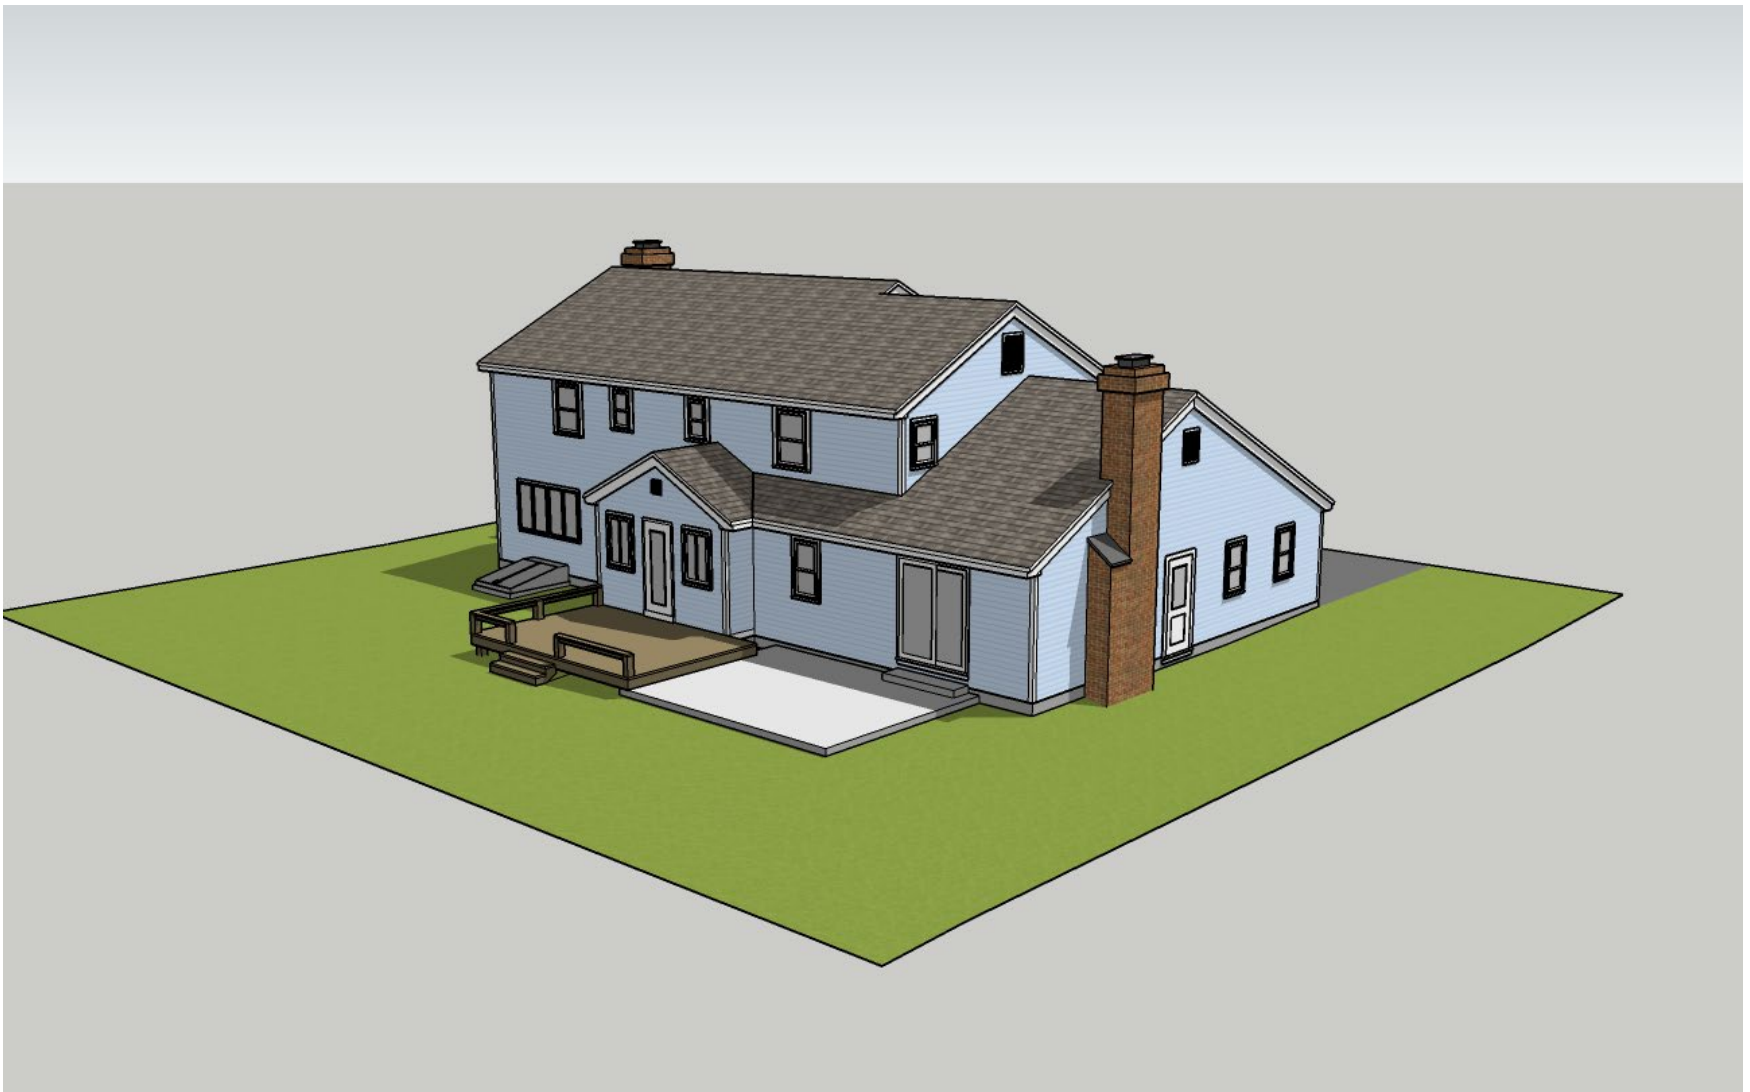

December 08, 2021

**MASSING MODELS**

Korber Residence  
18 Old Musket Road Glastonbury, CT

**EXISTING CONDITIONS**

**SOUTH-WEST**

**NORTH-EAST**

December 08, 2021

**MASSING MODELS**

Korber Residence  
18 Old Musket Road Glastonbury, CT

**PROPOSED CONSTRUCTION**

**SOUTH-WEST**

**NORTH-EAST**