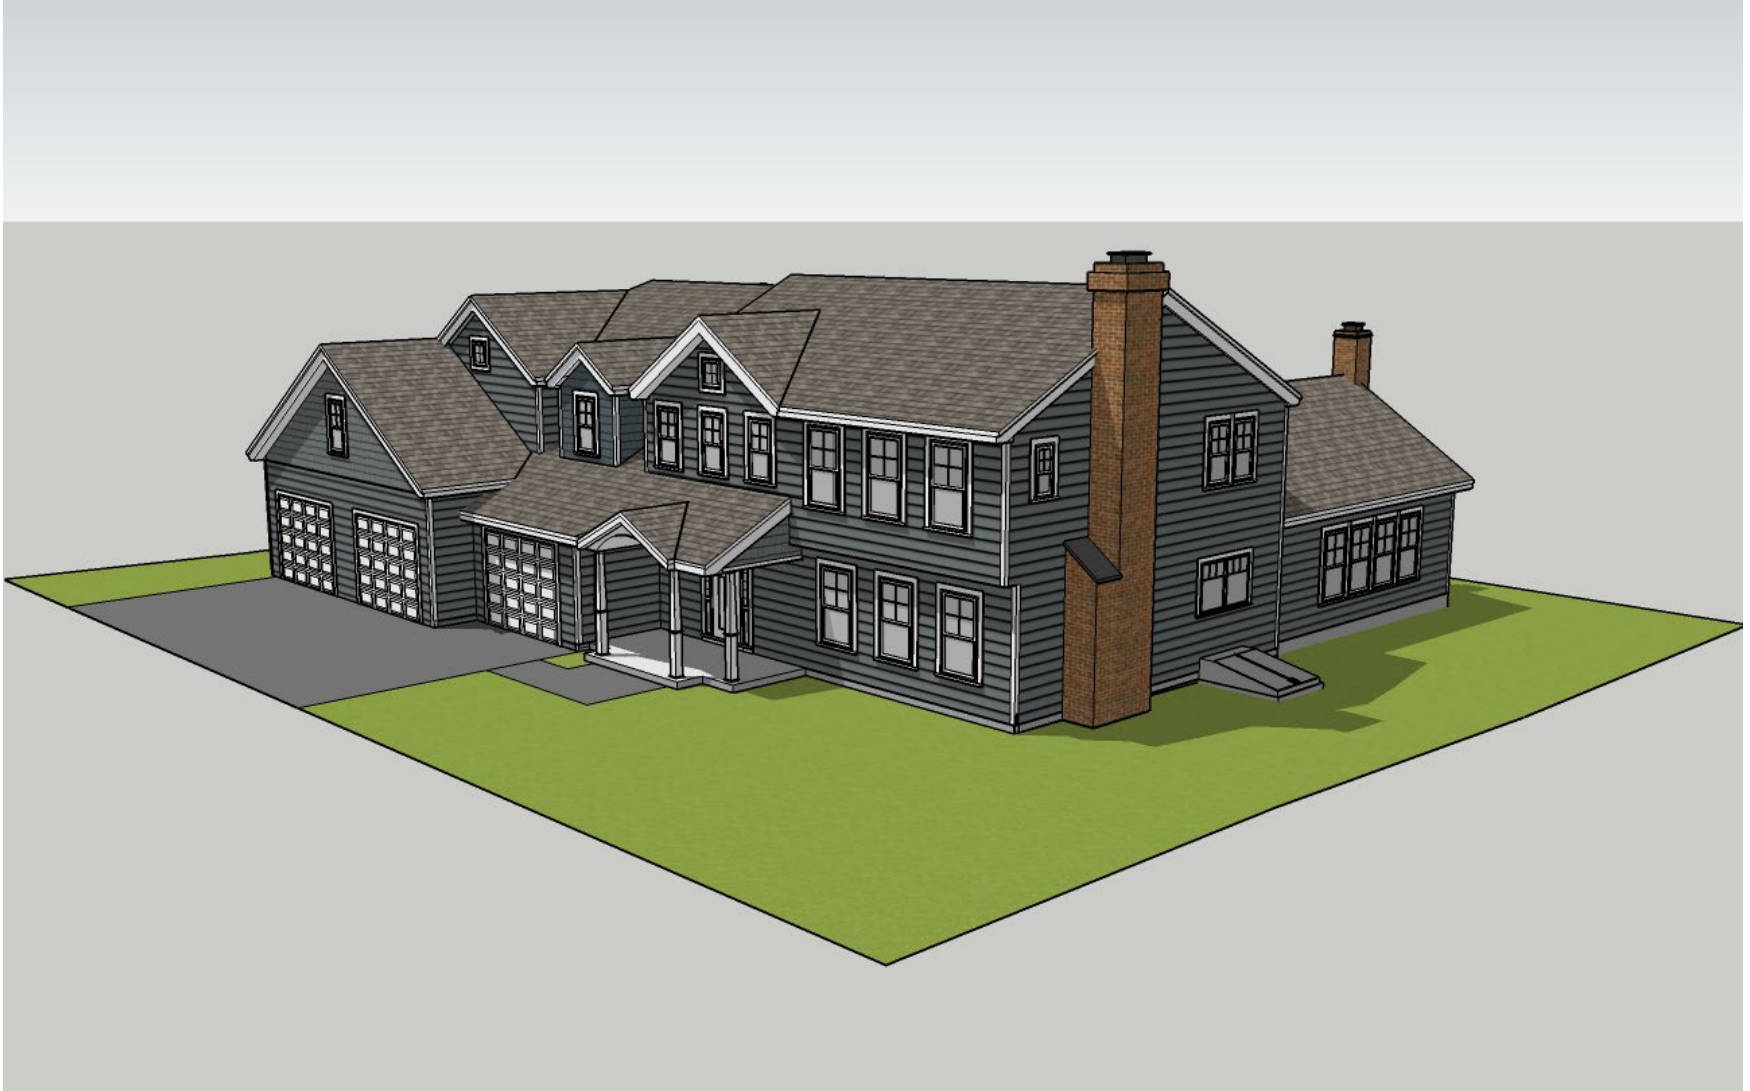

December 08, 2021

**MASSING MODELS**

Korber Residence  
18 Old Musket Road Glastonbury, CT

**EXISTING CONDITIONS**

**SOUTH-WEST**

**NORTH-EAST**

December 08, 2021

**MASSING MODELS**

Korber Residence  
18 Old Musket Road Glastonbury, CT

**PROPOSED CONSTRUCTION**

**SOUTH-WEST**

**NORTH-EAST**