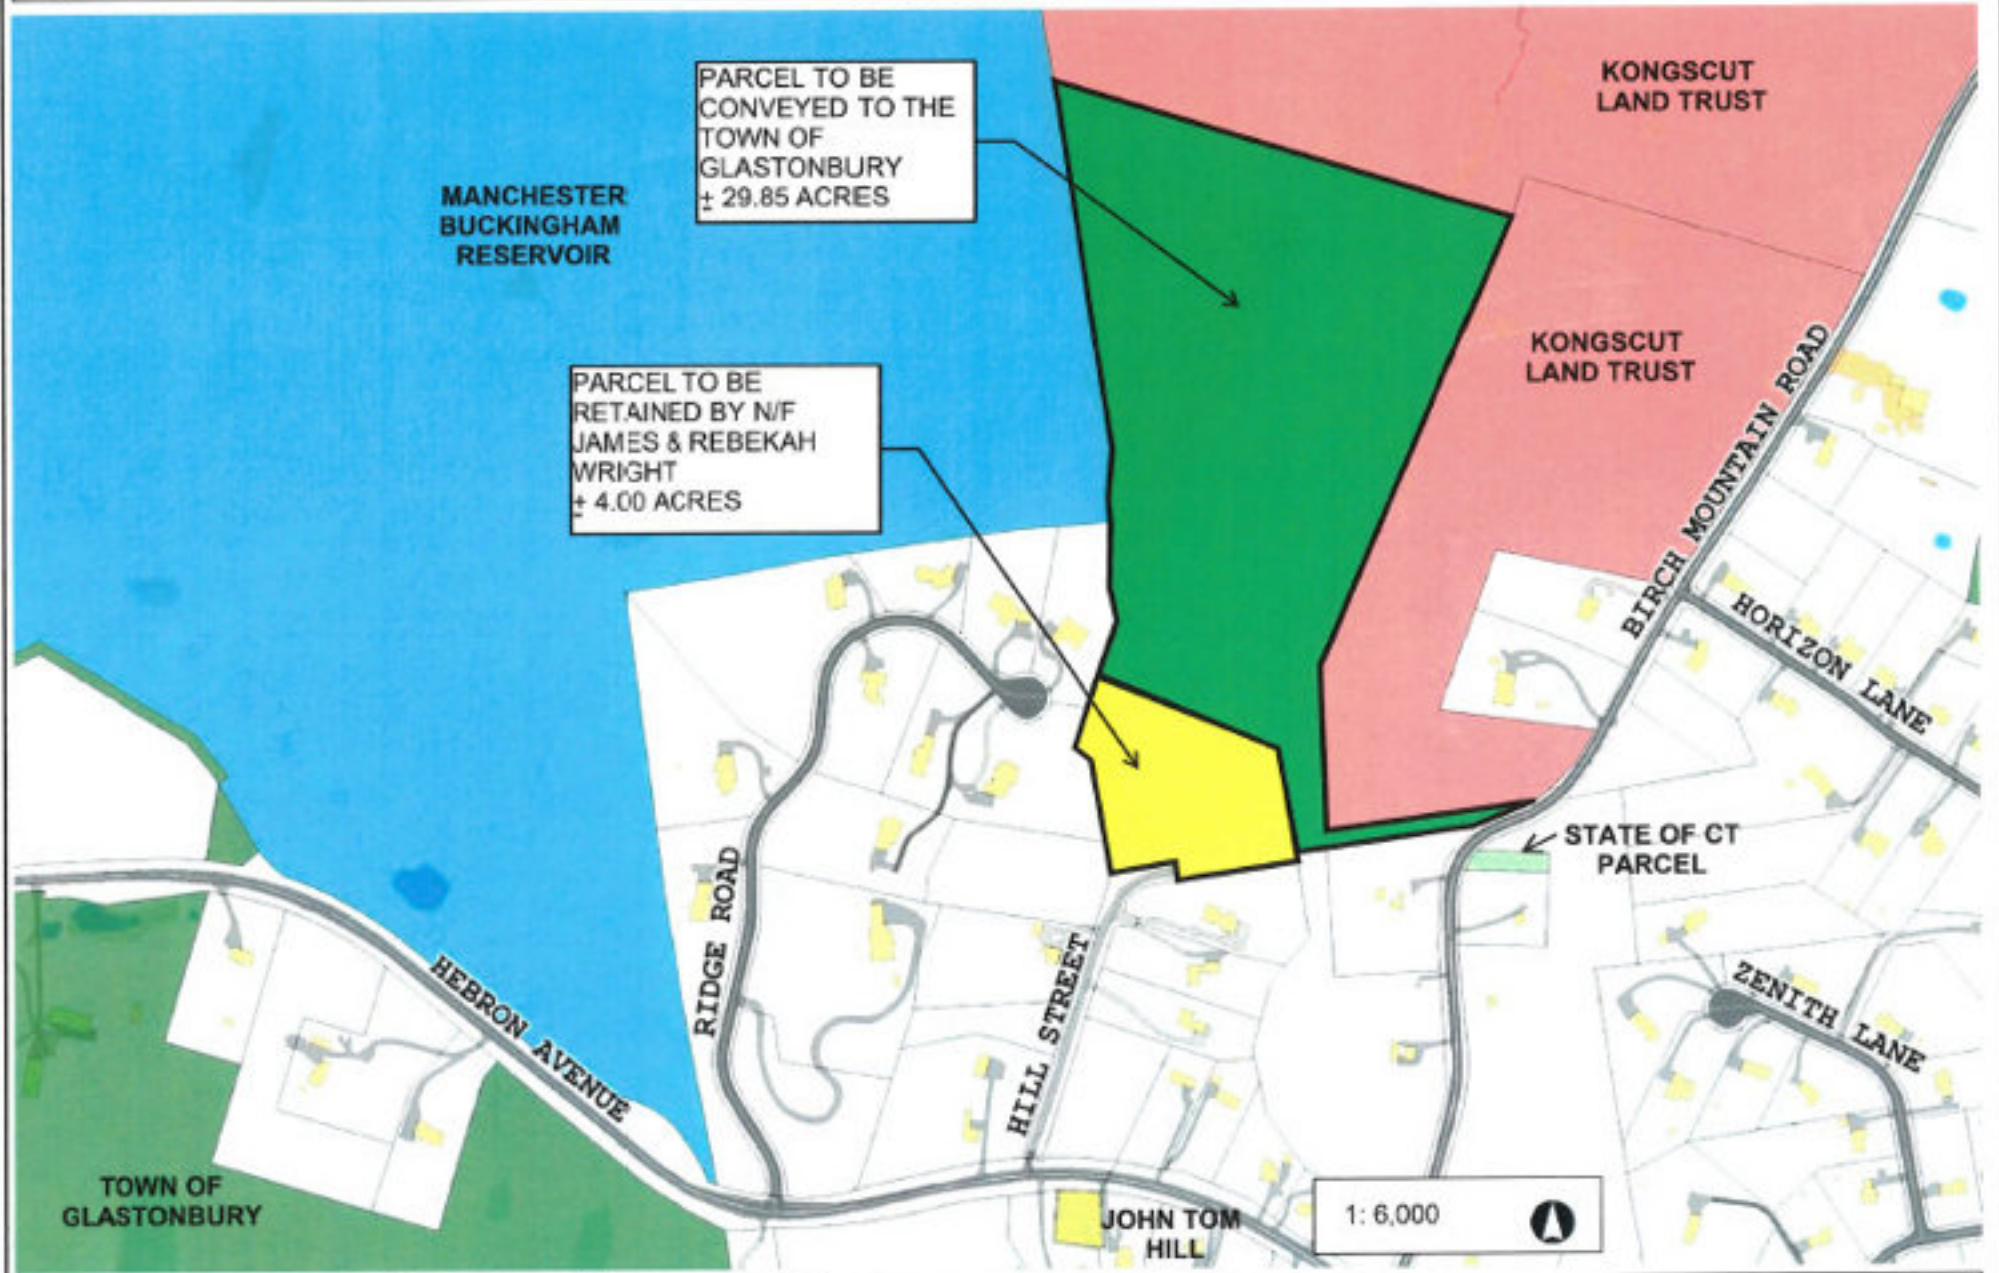

MAP DEPICTING PARCEL OF INTEREST LOCATED ON BIRCH MOUNTAIN ROAD GLASTONBURY CT

1,000 0 500 1,000 Feet