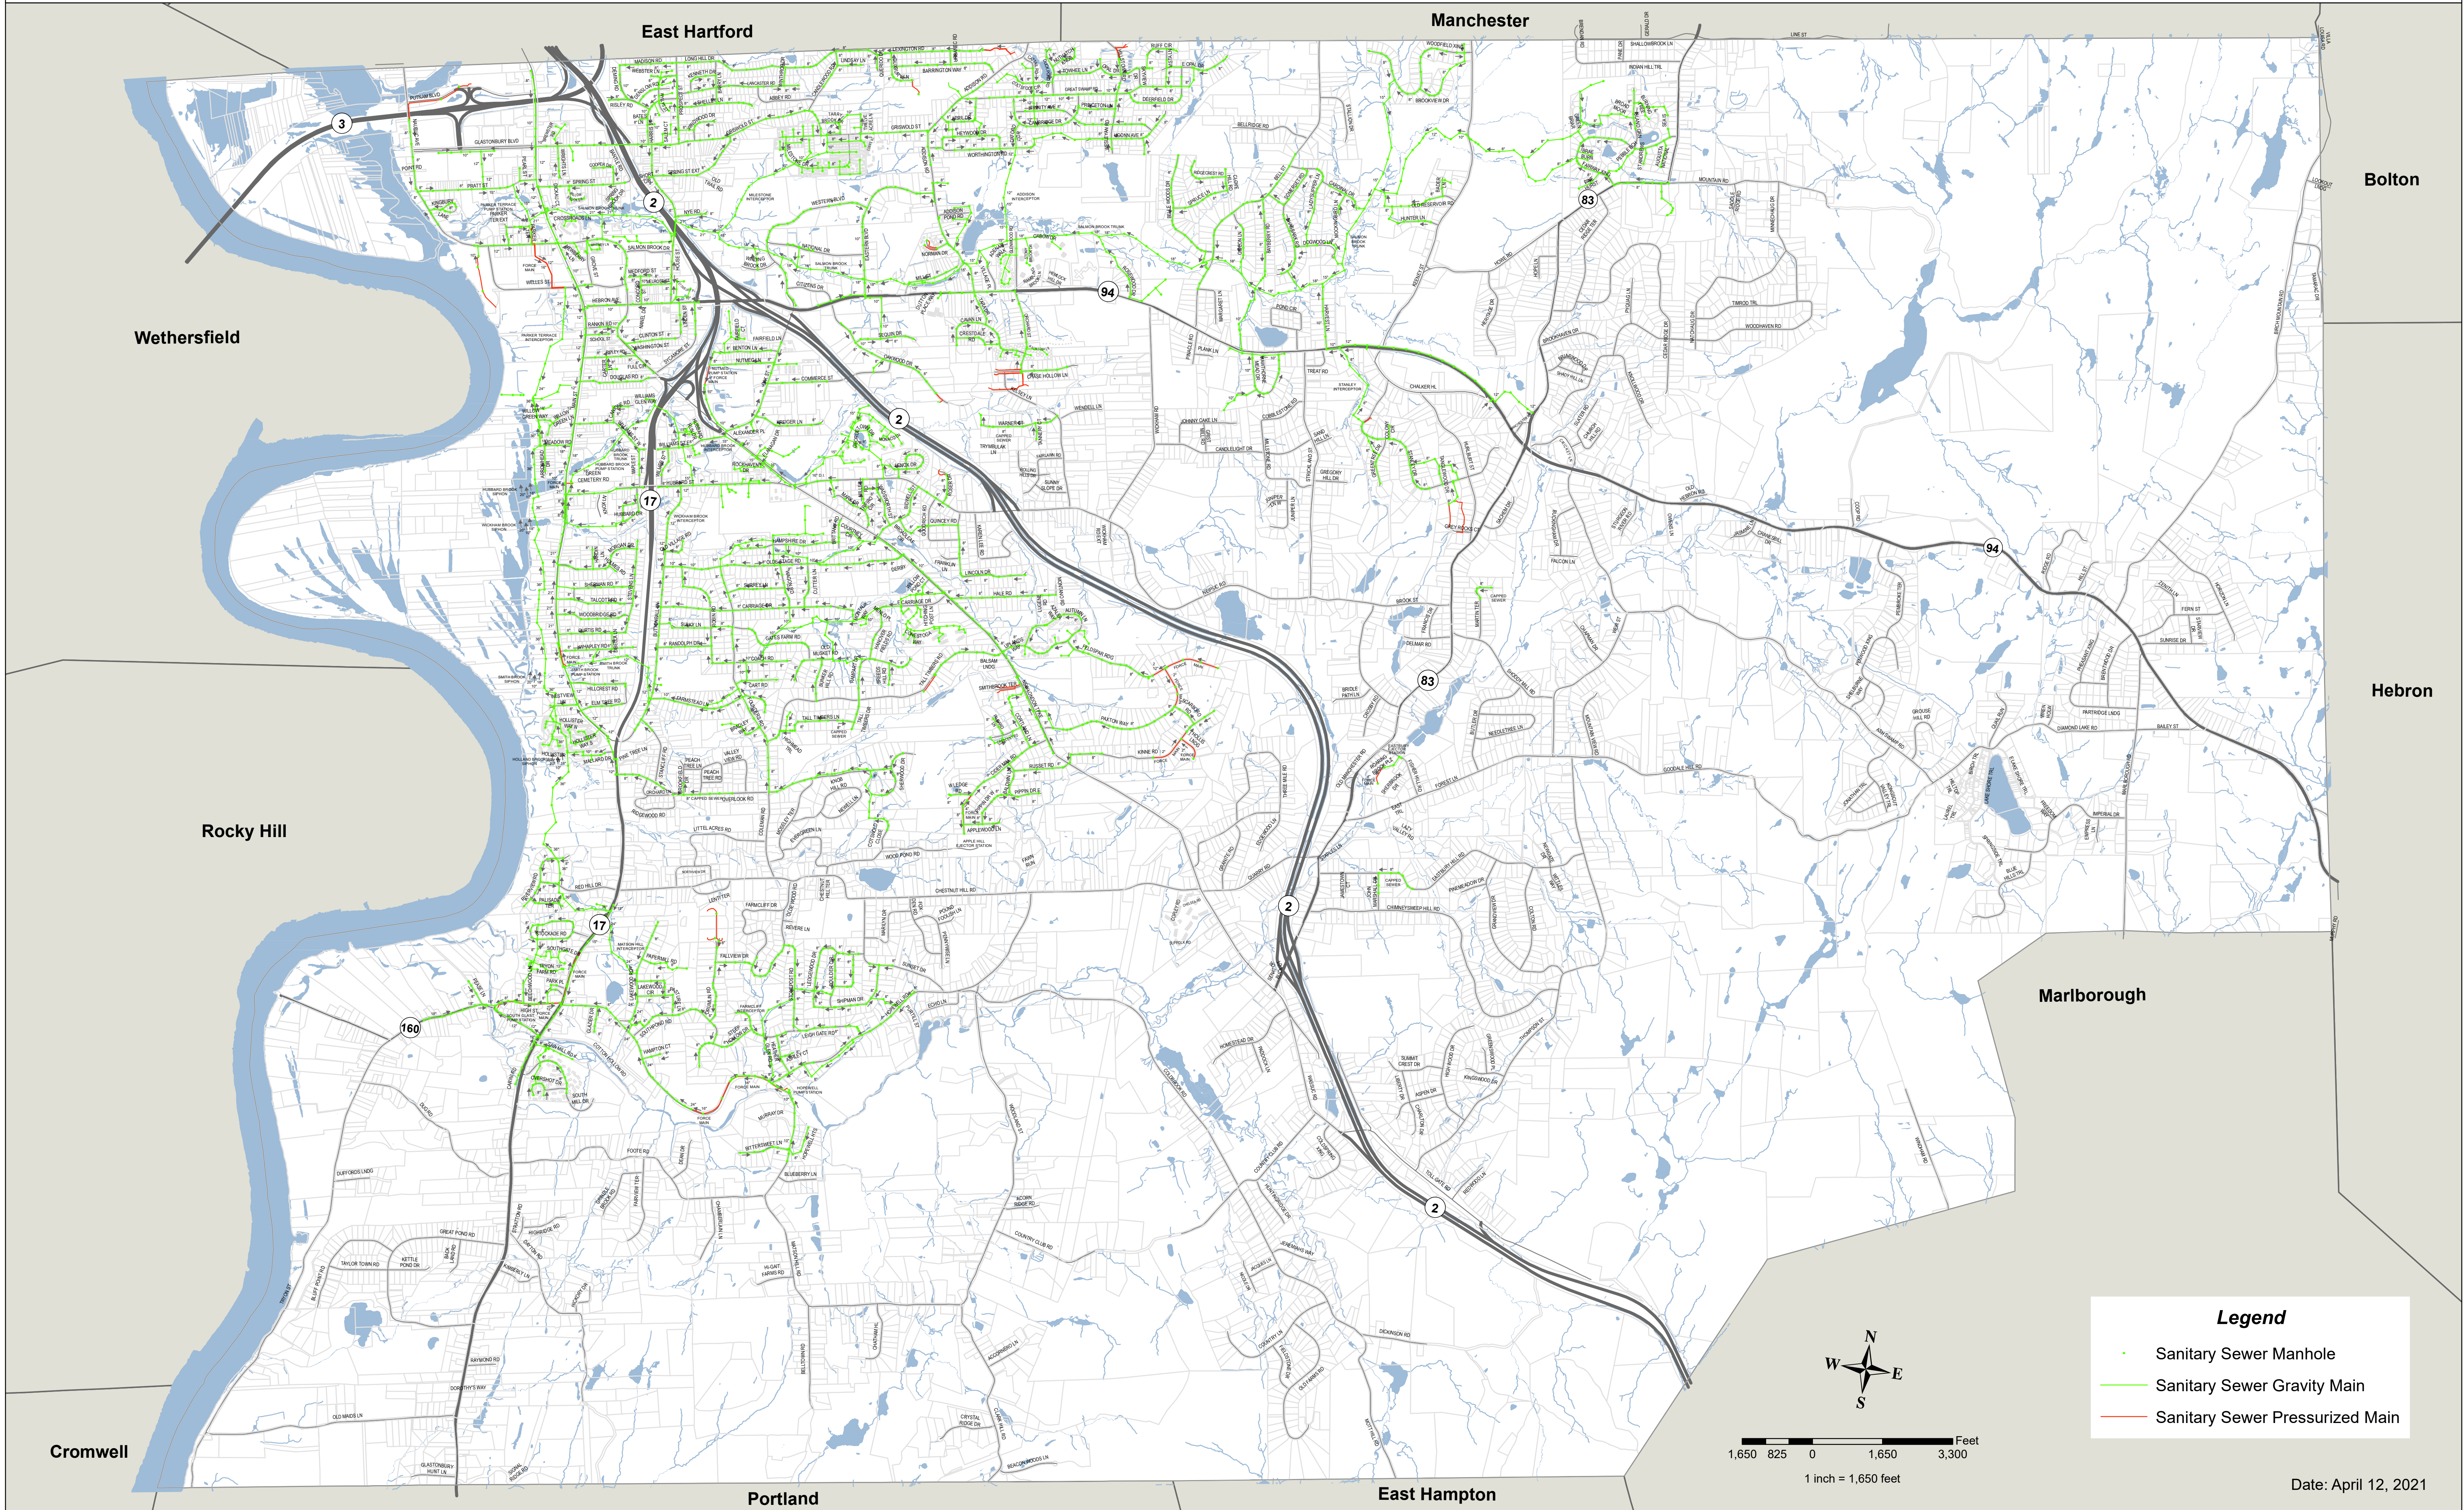

Town of Glastonbury - Sanitary Sewer Index Map

Legend

- Sanitary Sewer Manhole
- Sanitary Sewer Gravity Main
- Sanitary Sewer Pressurized Main

Date: April 12, 2021