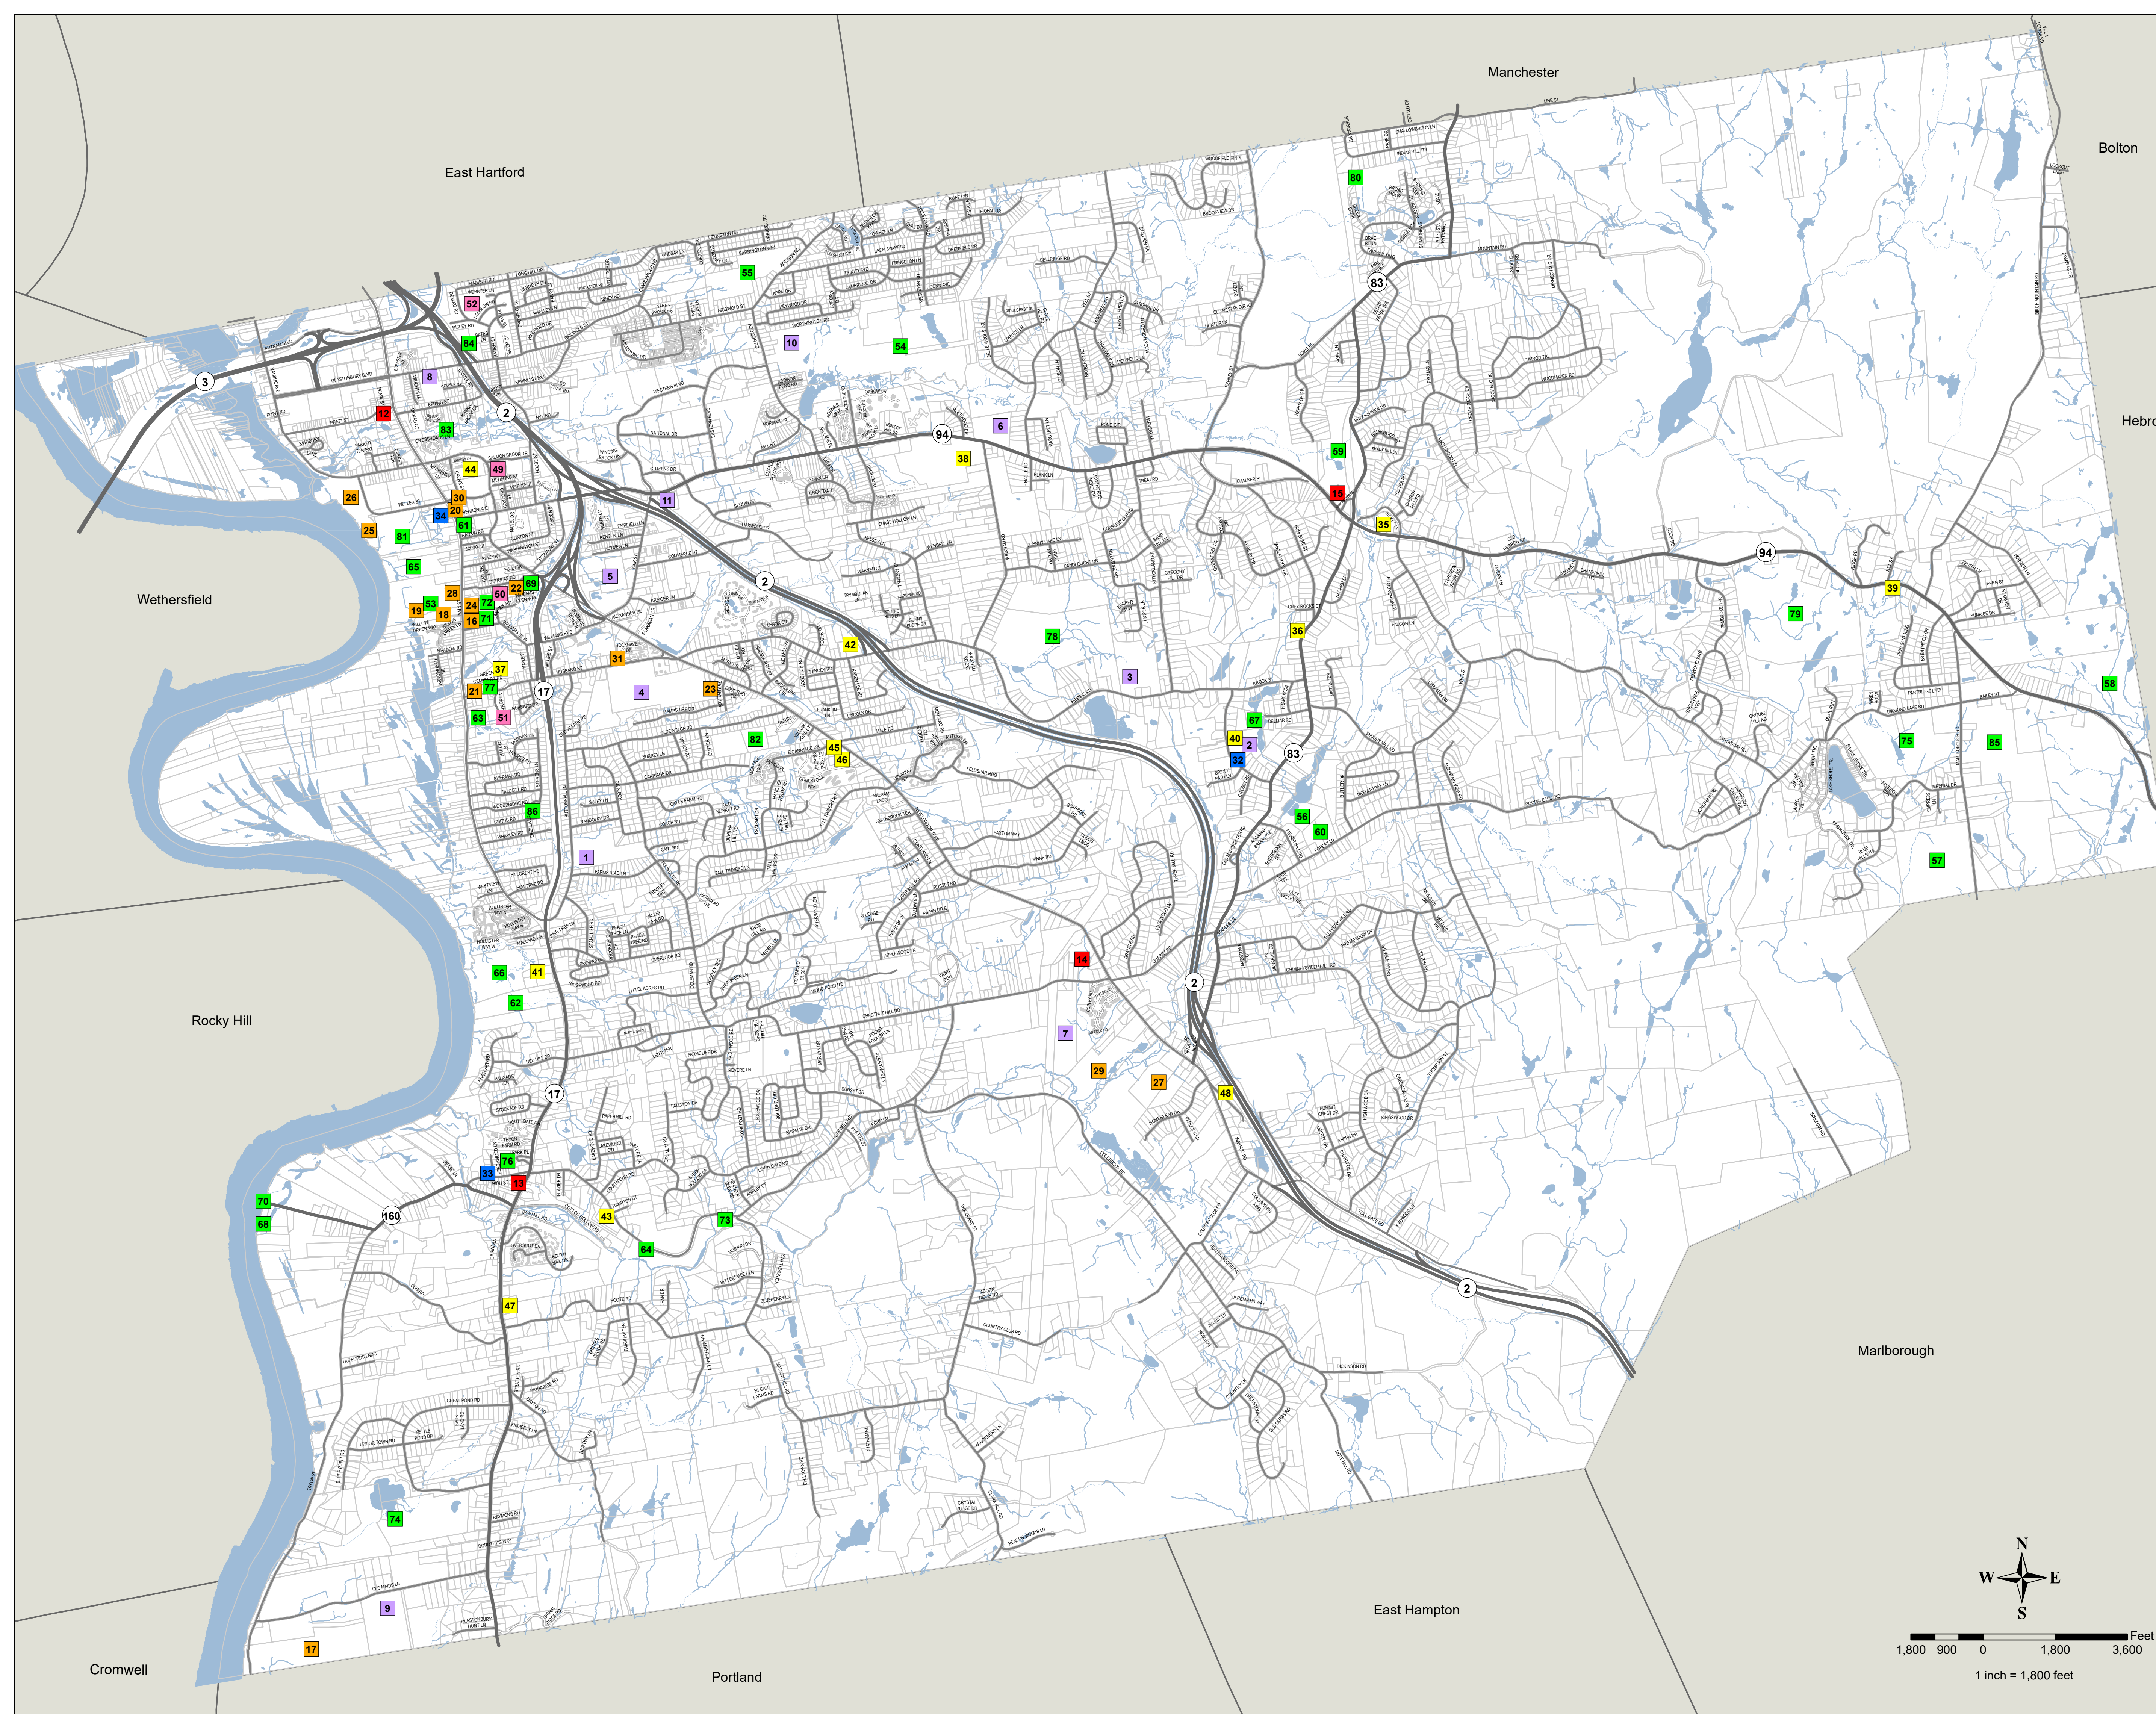

Town of Glastonbury

Points of Interest Map

EDUCATIONAL FACILITIES

- 1 BUTTONBALL ELEMENTARY SCHOOL
- 2 EASTBURY ELEMENTARY SCHOOL
- 3 GIDEON WELLES SCHOOL
- 4 GLASTONBURY HIGH SCHOOL
- 5 GLASTONBURY / EAST HARTFORD MAGNET SCHOOL
- 6 HEBRON AVE ELEMENTARY SCHOOL
- 7 HOPEWELL ELEMENTARY SCHOOL
- 8 NAUBUC ELEMENTARY SCHOOL
- 9 NAVAUG ELEMENTARY SCHOOL
- 10 SMITH MIDDLE SCHOOL
- 11 BOARD OF EDUCATION

FIRE STATIONS

- 12 FIRE COMPANY No 1
- 13 FIRE COMPANY No 2
- 14 FIRE COMPANY No 3
- 15 FIRE COMPANY No 4

MUNICIPAL FACILITIES

- 16 AMBULANCE BUILDING
- 17 BULKY WASTE FACILITY
- 18 FACILITIES MAINTENANCE BARN
- 19 FACILITY MAINTENANCE / WATER POLLUTION CONTROL FACILITY
- 20 GIDEON WELLES HOUSE
- 21 GLASTONBURY HISTORICAL SOCIETY
- 22 HOUSING AUTHORITY
- 23 PARKS AND RECREATION MAINTENANCE GARAGE
- 24 POLICE STATION
- 25 RIVERFRONT BOAT HOUSE
- 26 RIVERFRONT COMMUNITY CENTER
- 27 TOWN GARAGE / HIGHWAY AND FLEET MAINTENANCE DEPARTMENT
- 28 TOWN HALL AND ACADEMY BUILDING
- 29 TRANSFER STATION
- 30 WELLES-CHAPMAN TAVERN
- 31 YOUTH & FAMILY RESOURCE CENTER

LIBRARIES

- 32 EAST GLASTONBURY PUBLIC LIBRARY
- 33 SOUTH GLASTONBURY PUBLIC LIBRARY
- 34 WELLES TURNER MEMORIAL LIBRARY

CEMETERY

- 35 BUCKINGHAM CEMETERY
- 36 EASTBURY CEMETERY
- 37 GREEN CEMETERY
- 38 HOLY CROSS CEMETERY
- 39 JOHN TOM HILL CEMETERY
- 40 NEPSIC CEMETERY
- 41 OLD CHURCH CEMETERY
- 42 OUR SAVIOR POLISH NATIONAL CATHOLIC CEMETERY
- 43 ST. AUGUSTINE'S CEMETERY
- 44 ST. JAMES CEMETERY
- 45 ST. JOHN'S UKRANIAN CATHOLIC CEMETERY
- 46 ST. MICHAEL'S UKRANIAN CATHOLIC CEMETERY
- 47 STILL HILL / OLD SOUTH CEMETERY
- 48 WASSUC CEMETERY