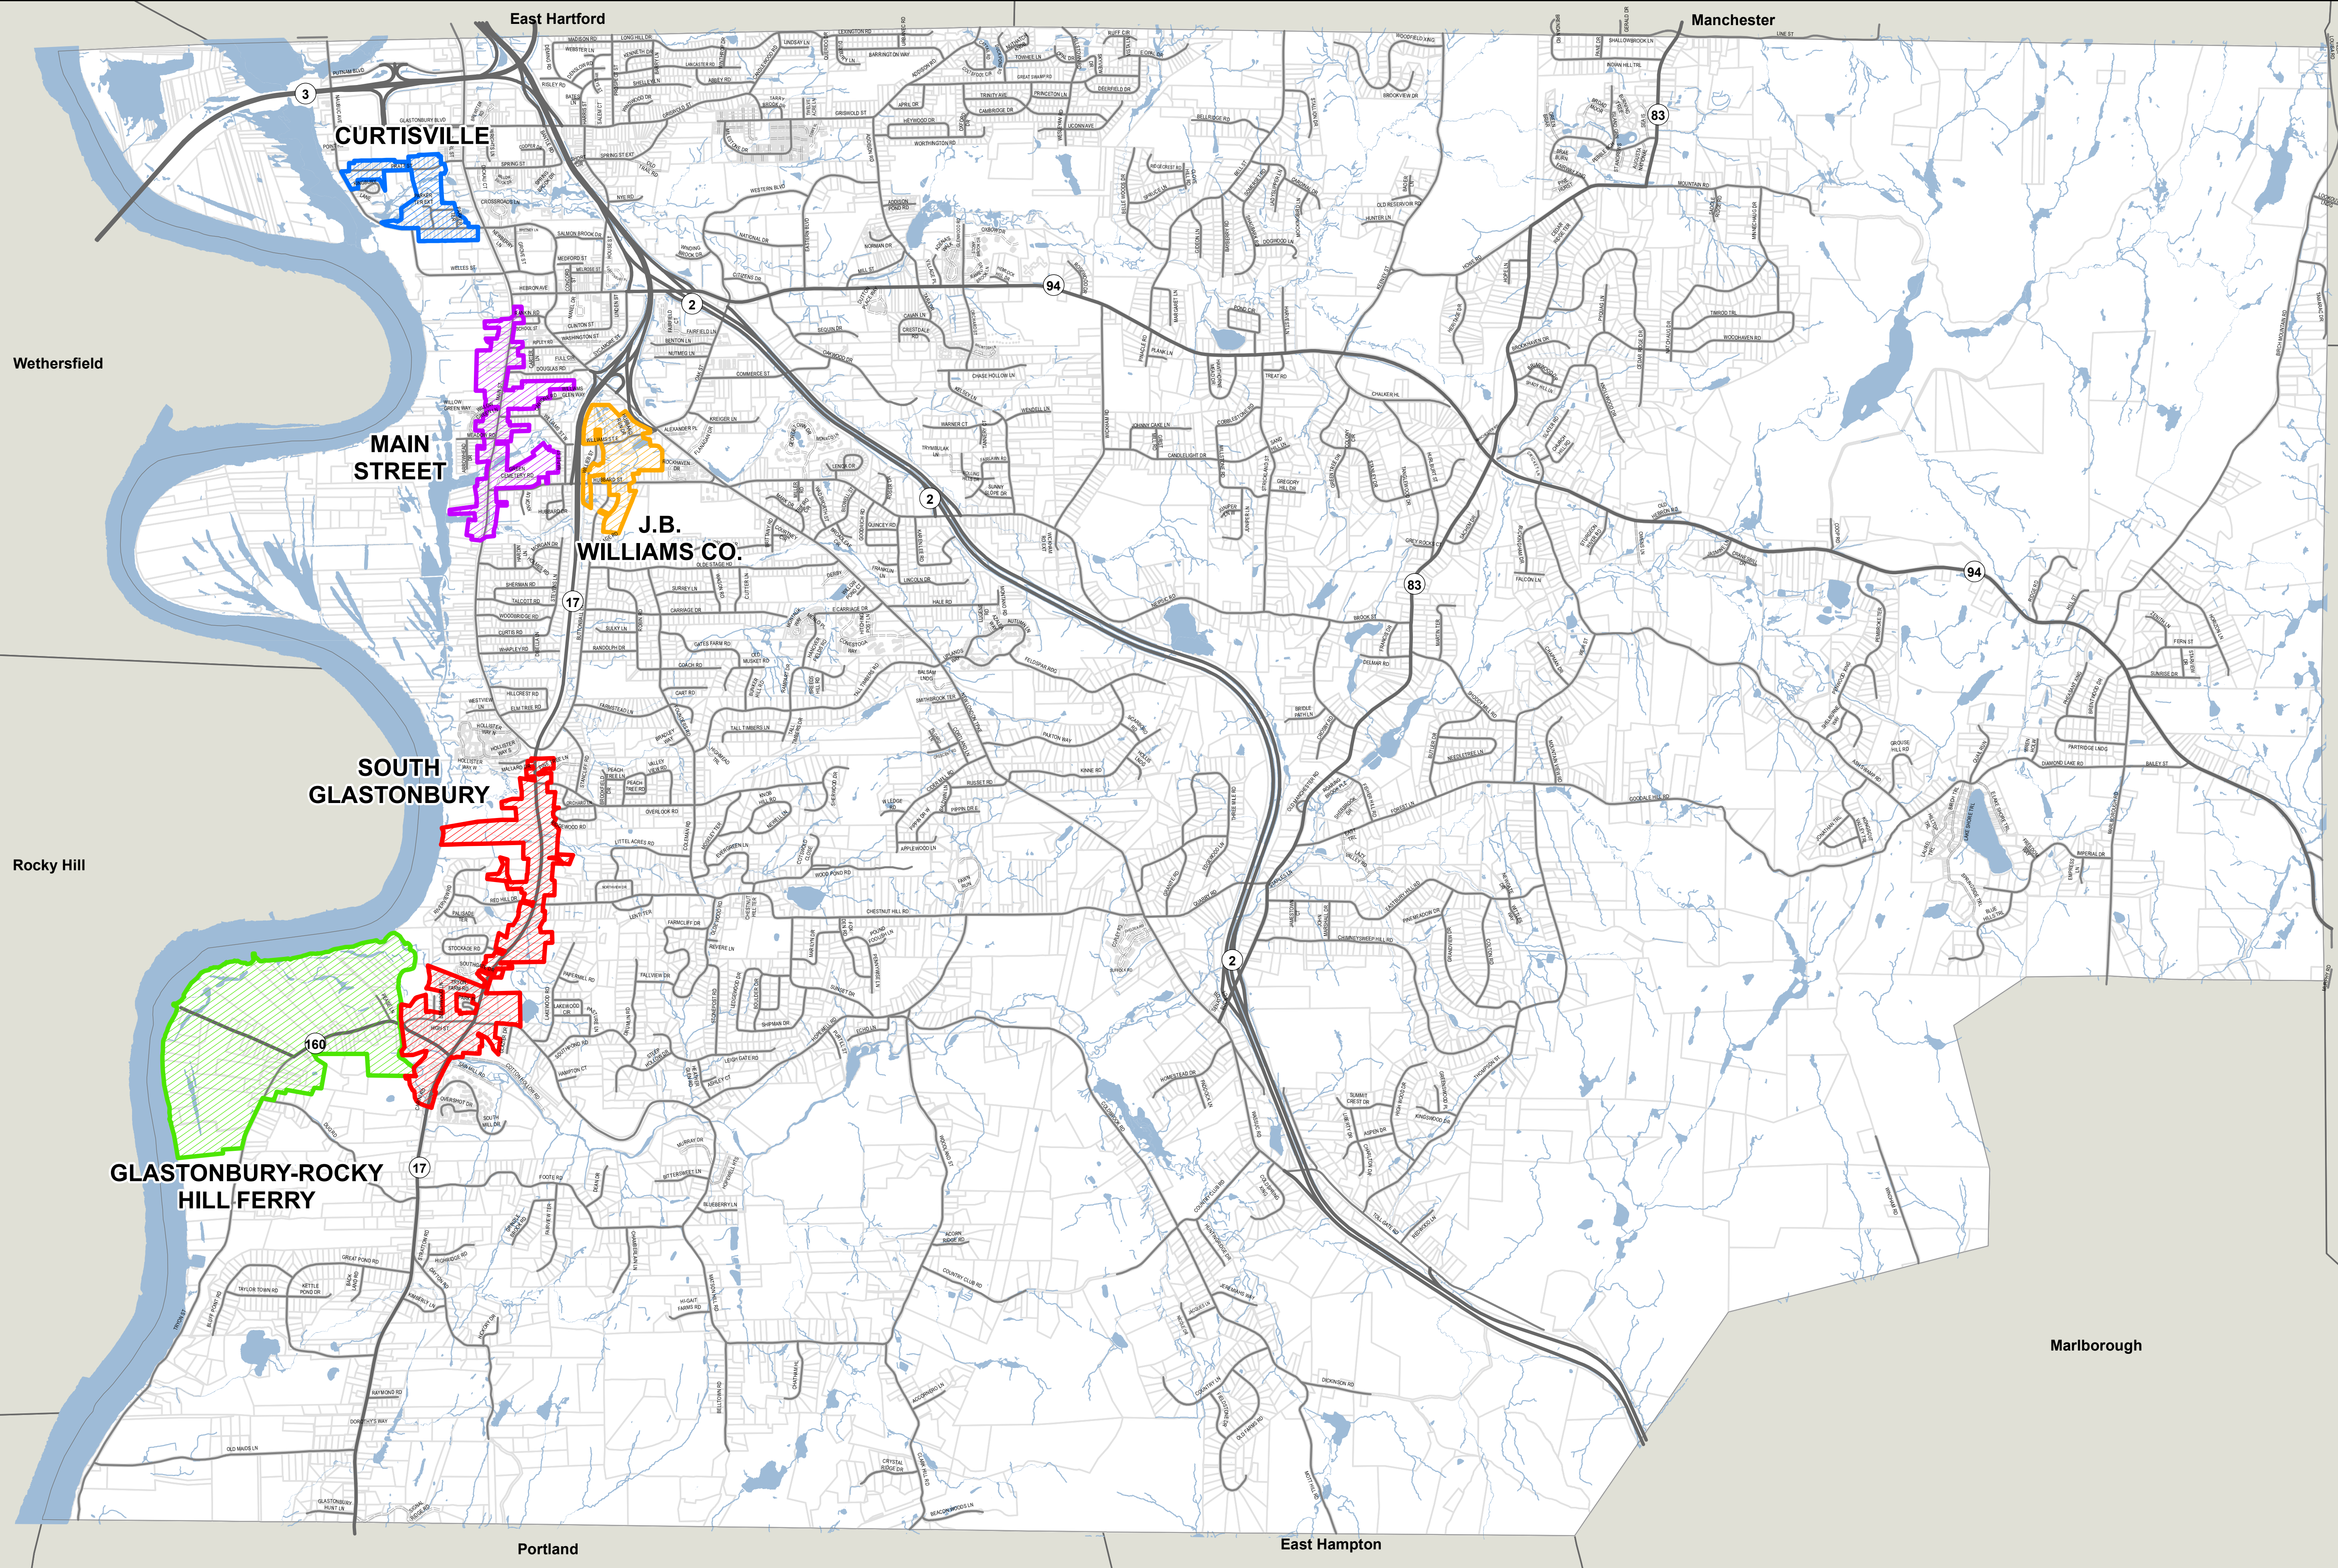

# Town of Glastonbury - Historic Districts

Local and National Register Historic District

Main Street

National Register Historic Districts

Curtisville

Glastonbury-Rocky Hill Ferry

J.B. Williams Co.

South Glastonbury