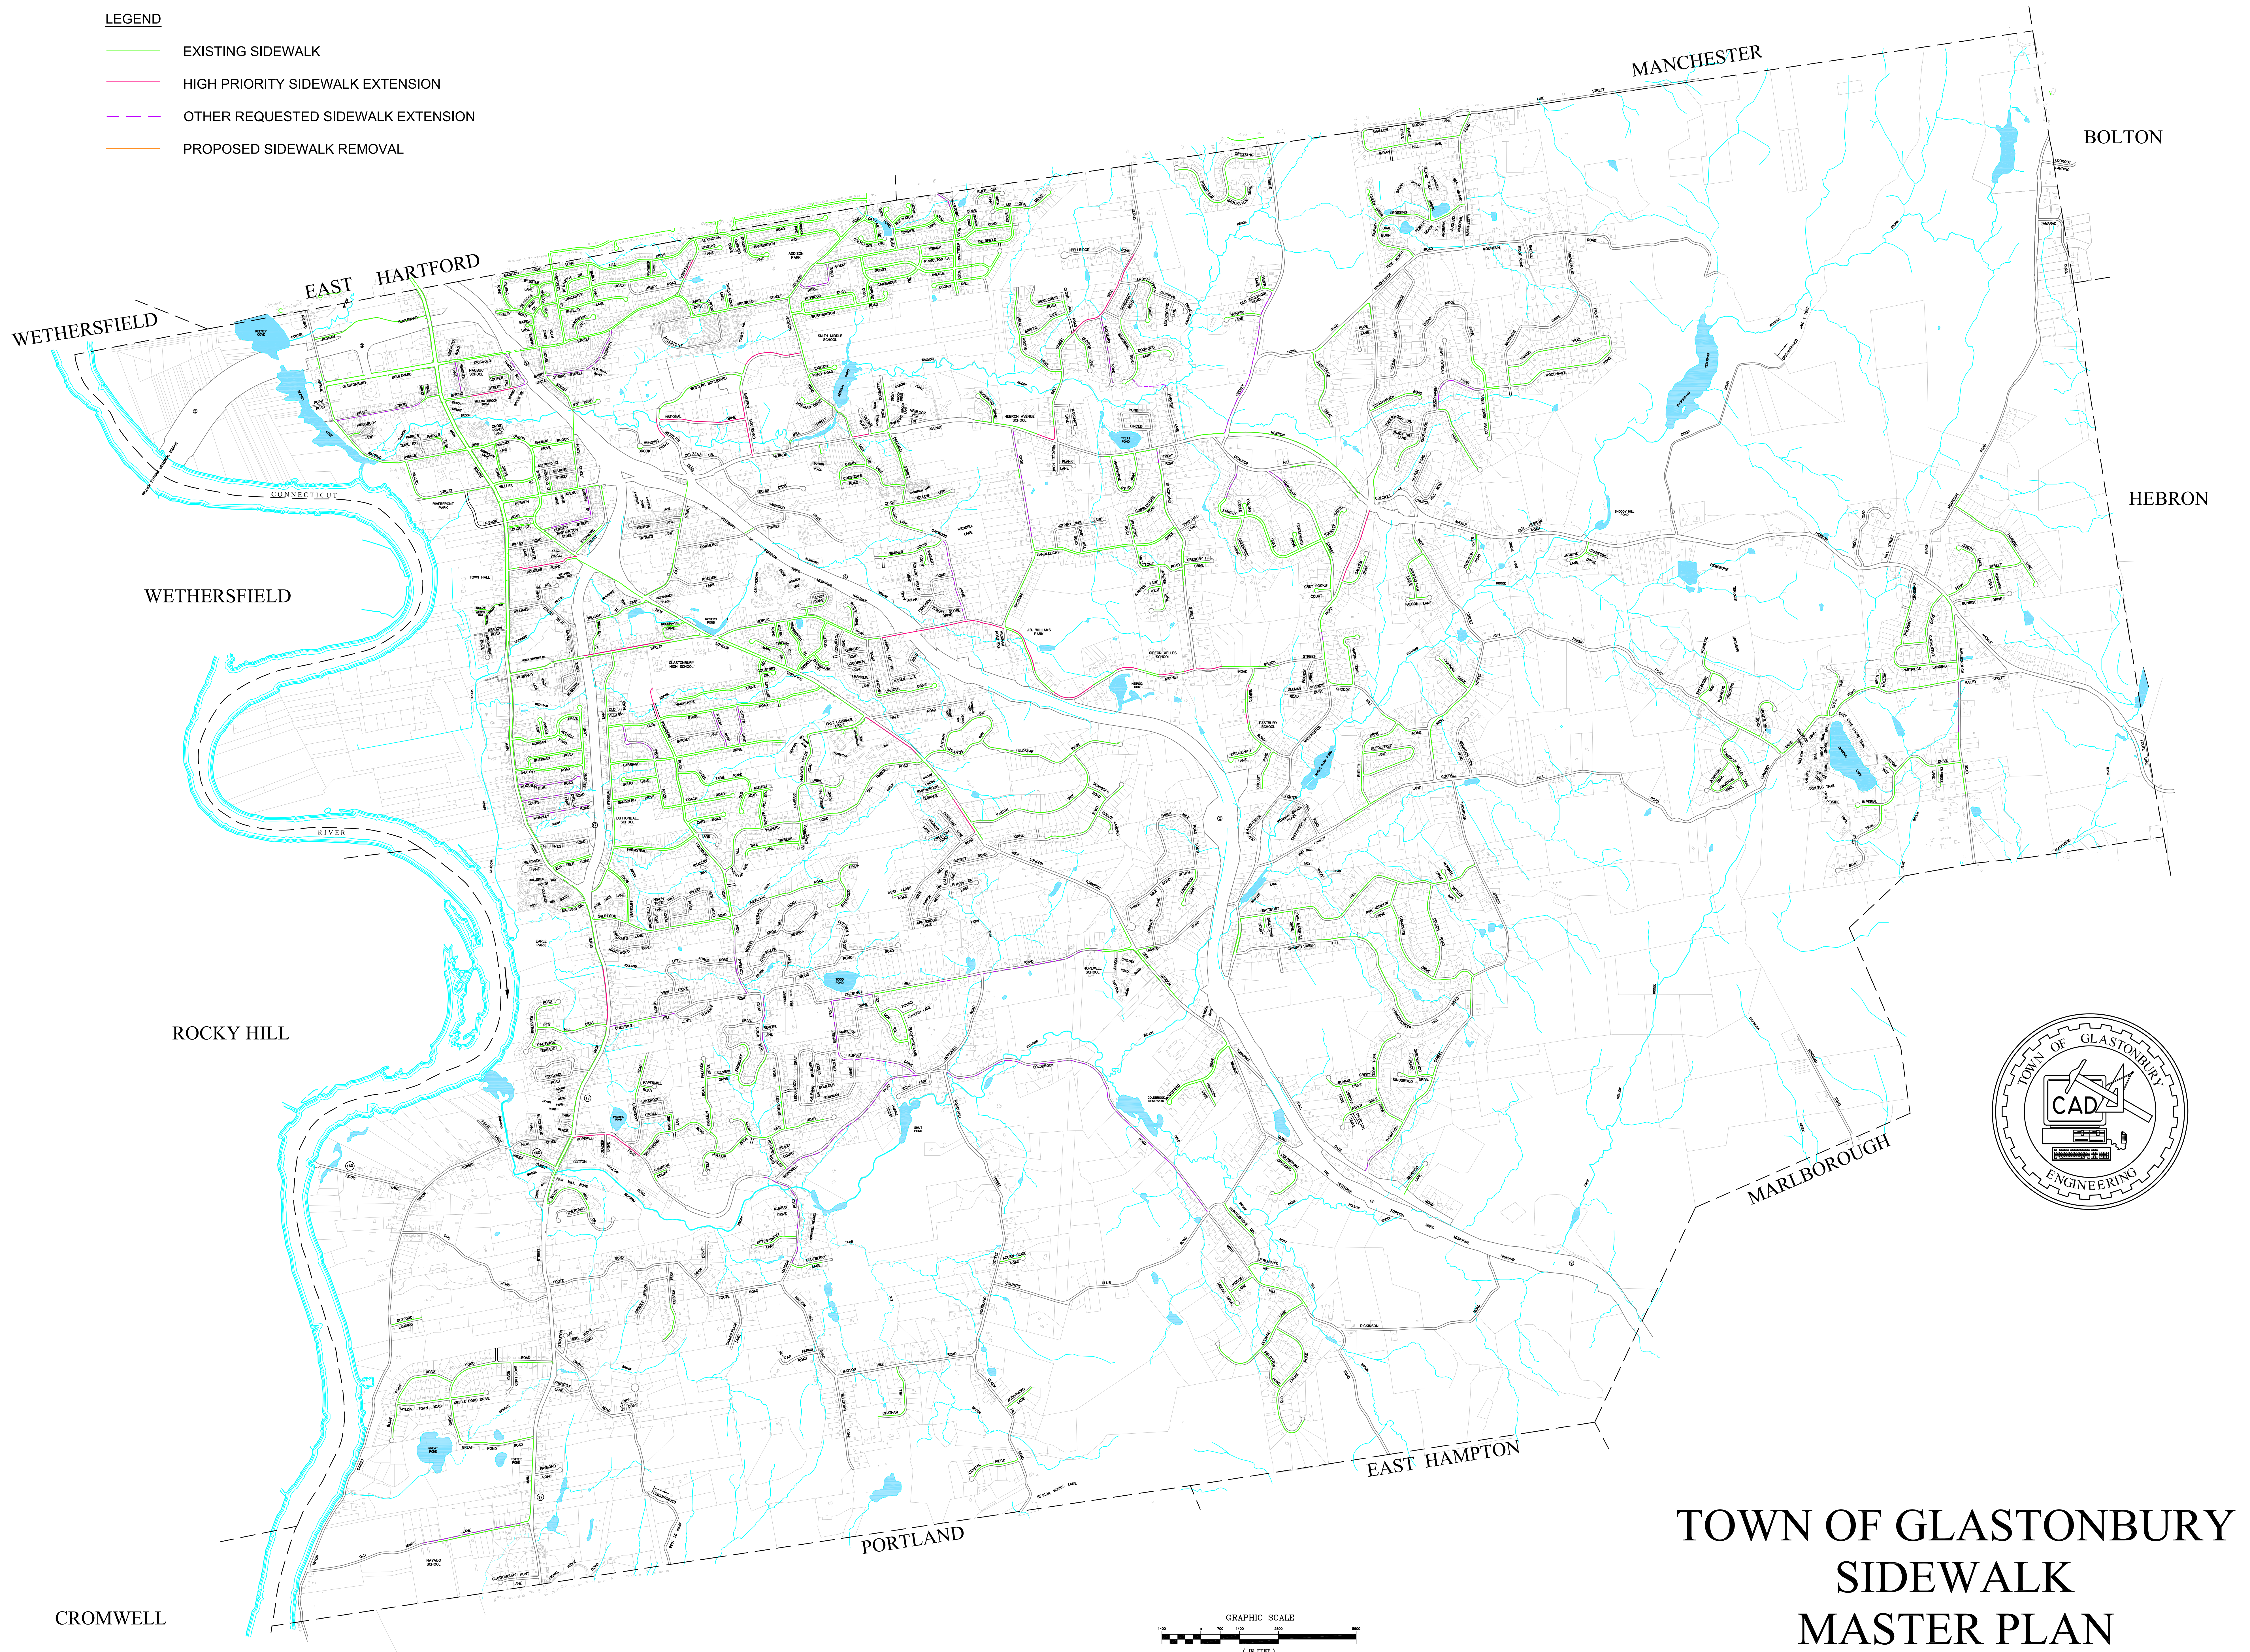

LEGEND

- EXISTING SIDEWALK
- HIGH PRIORITY SIDEWALK EXTENSION
- OTHER REQUESTED SIDEWALK EXTENSION
- PROPOSED SIDEWALK REMOVAL

TOWN OF GLASTONBURY SIDEWALK MASTER PLAN