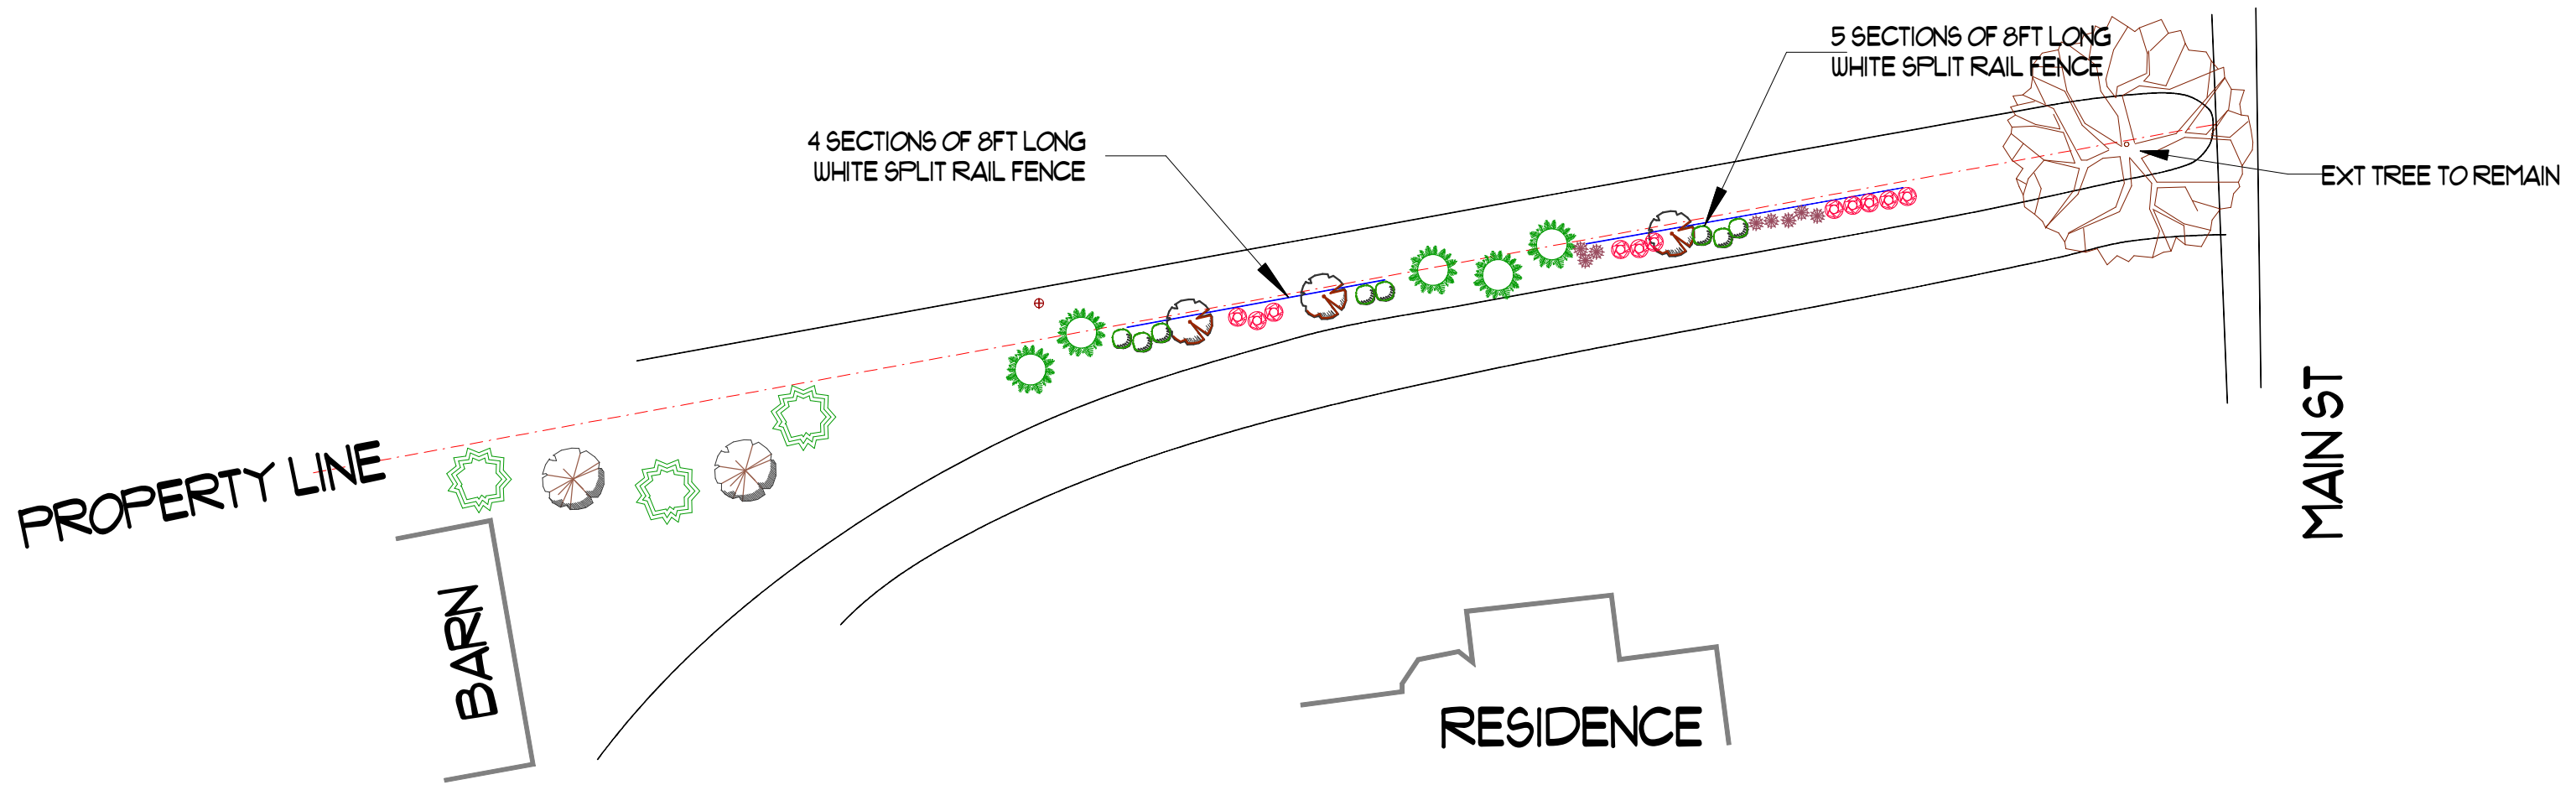

TOWN HALL PROPERTY

LEGEND						
COMMON NAME	QTY	SIZE	COMMON NAME	QTY	SIZE	
FLOWER, GRASS			HEMLOCK, CANADIAN	3	5/6FT	
GRASS, KARL FORESTER	8	2 GAL	TREE, DECIDUOUS			
SHRUB, DECIDUOUS			EXT. TREE			
HYDRANGEA, WEE WHITE	11	3 GAL.	BEECH, RED OBELISK EUROPEAN	3	25 GAL.	
SHRUB, EVERGREEN BROADLEAF			TREE, EVERGREEN			
HOLLY, DENSA	8	5 GAL.	ARBORVITAE, GREEN GIANT	5	5/6FT	
SHRUB, EVERGREEN CONIFER			SPRUCE, COLORADO BLUE	2	5/6FT	

Revision #: L-01

Date: 4/23/2020

Scale:

1" = 20'

Landscape Plan: 2113 Main St

Prewitt Residence

Landscape Design by: Jarrod Sansoucy

General Landscaping