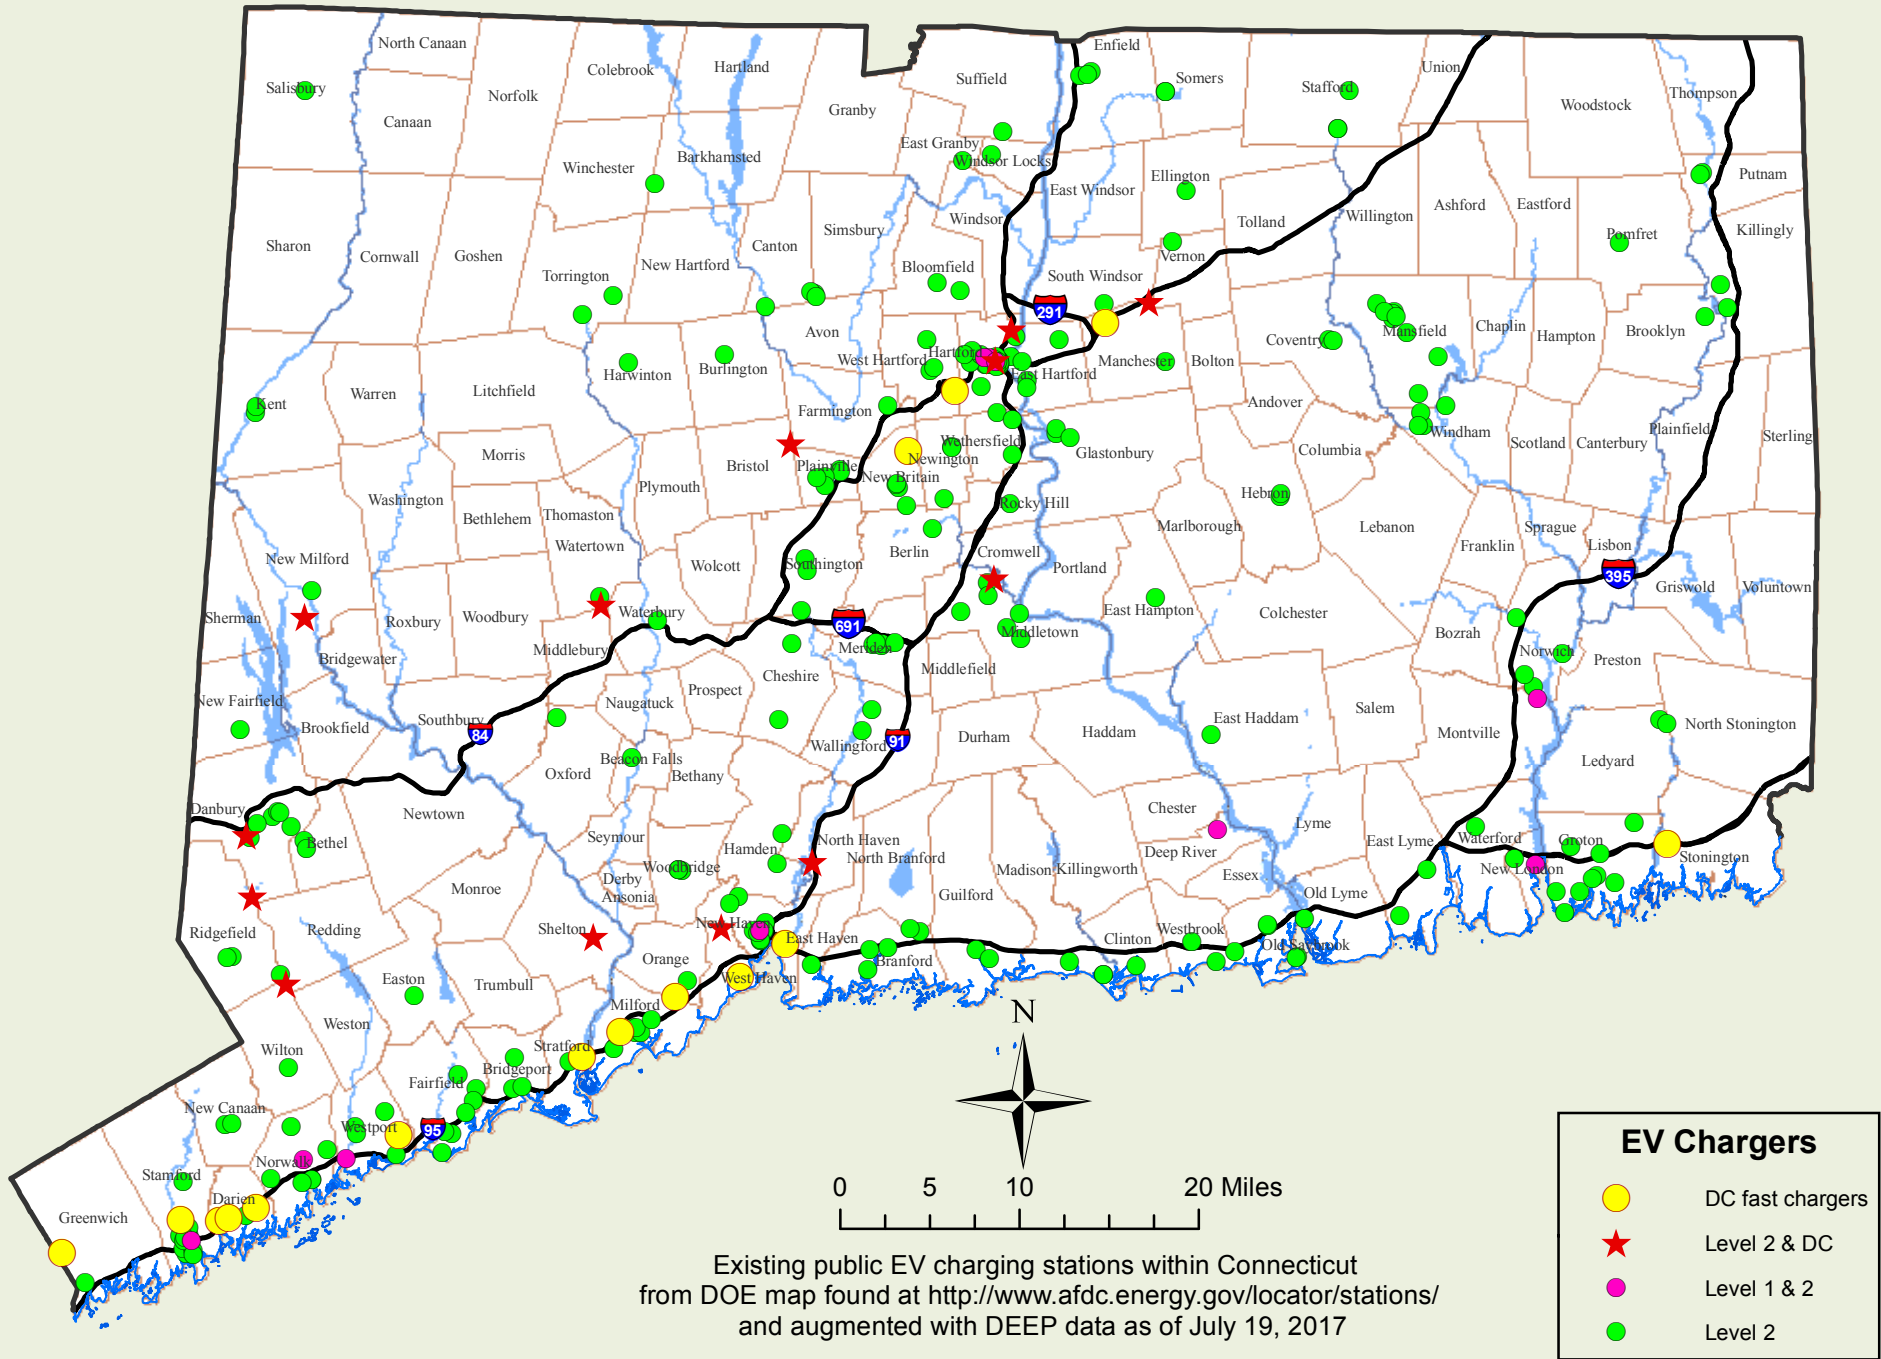

# Connecticut's Existing EV Charging Equipment July 2017

Existing public EV charging stations within Connecticut  
from DOE map found at <http://www.afdc.energy.gov/locator/stations/>  
and augmented with DEEP data as of July 19, 2017