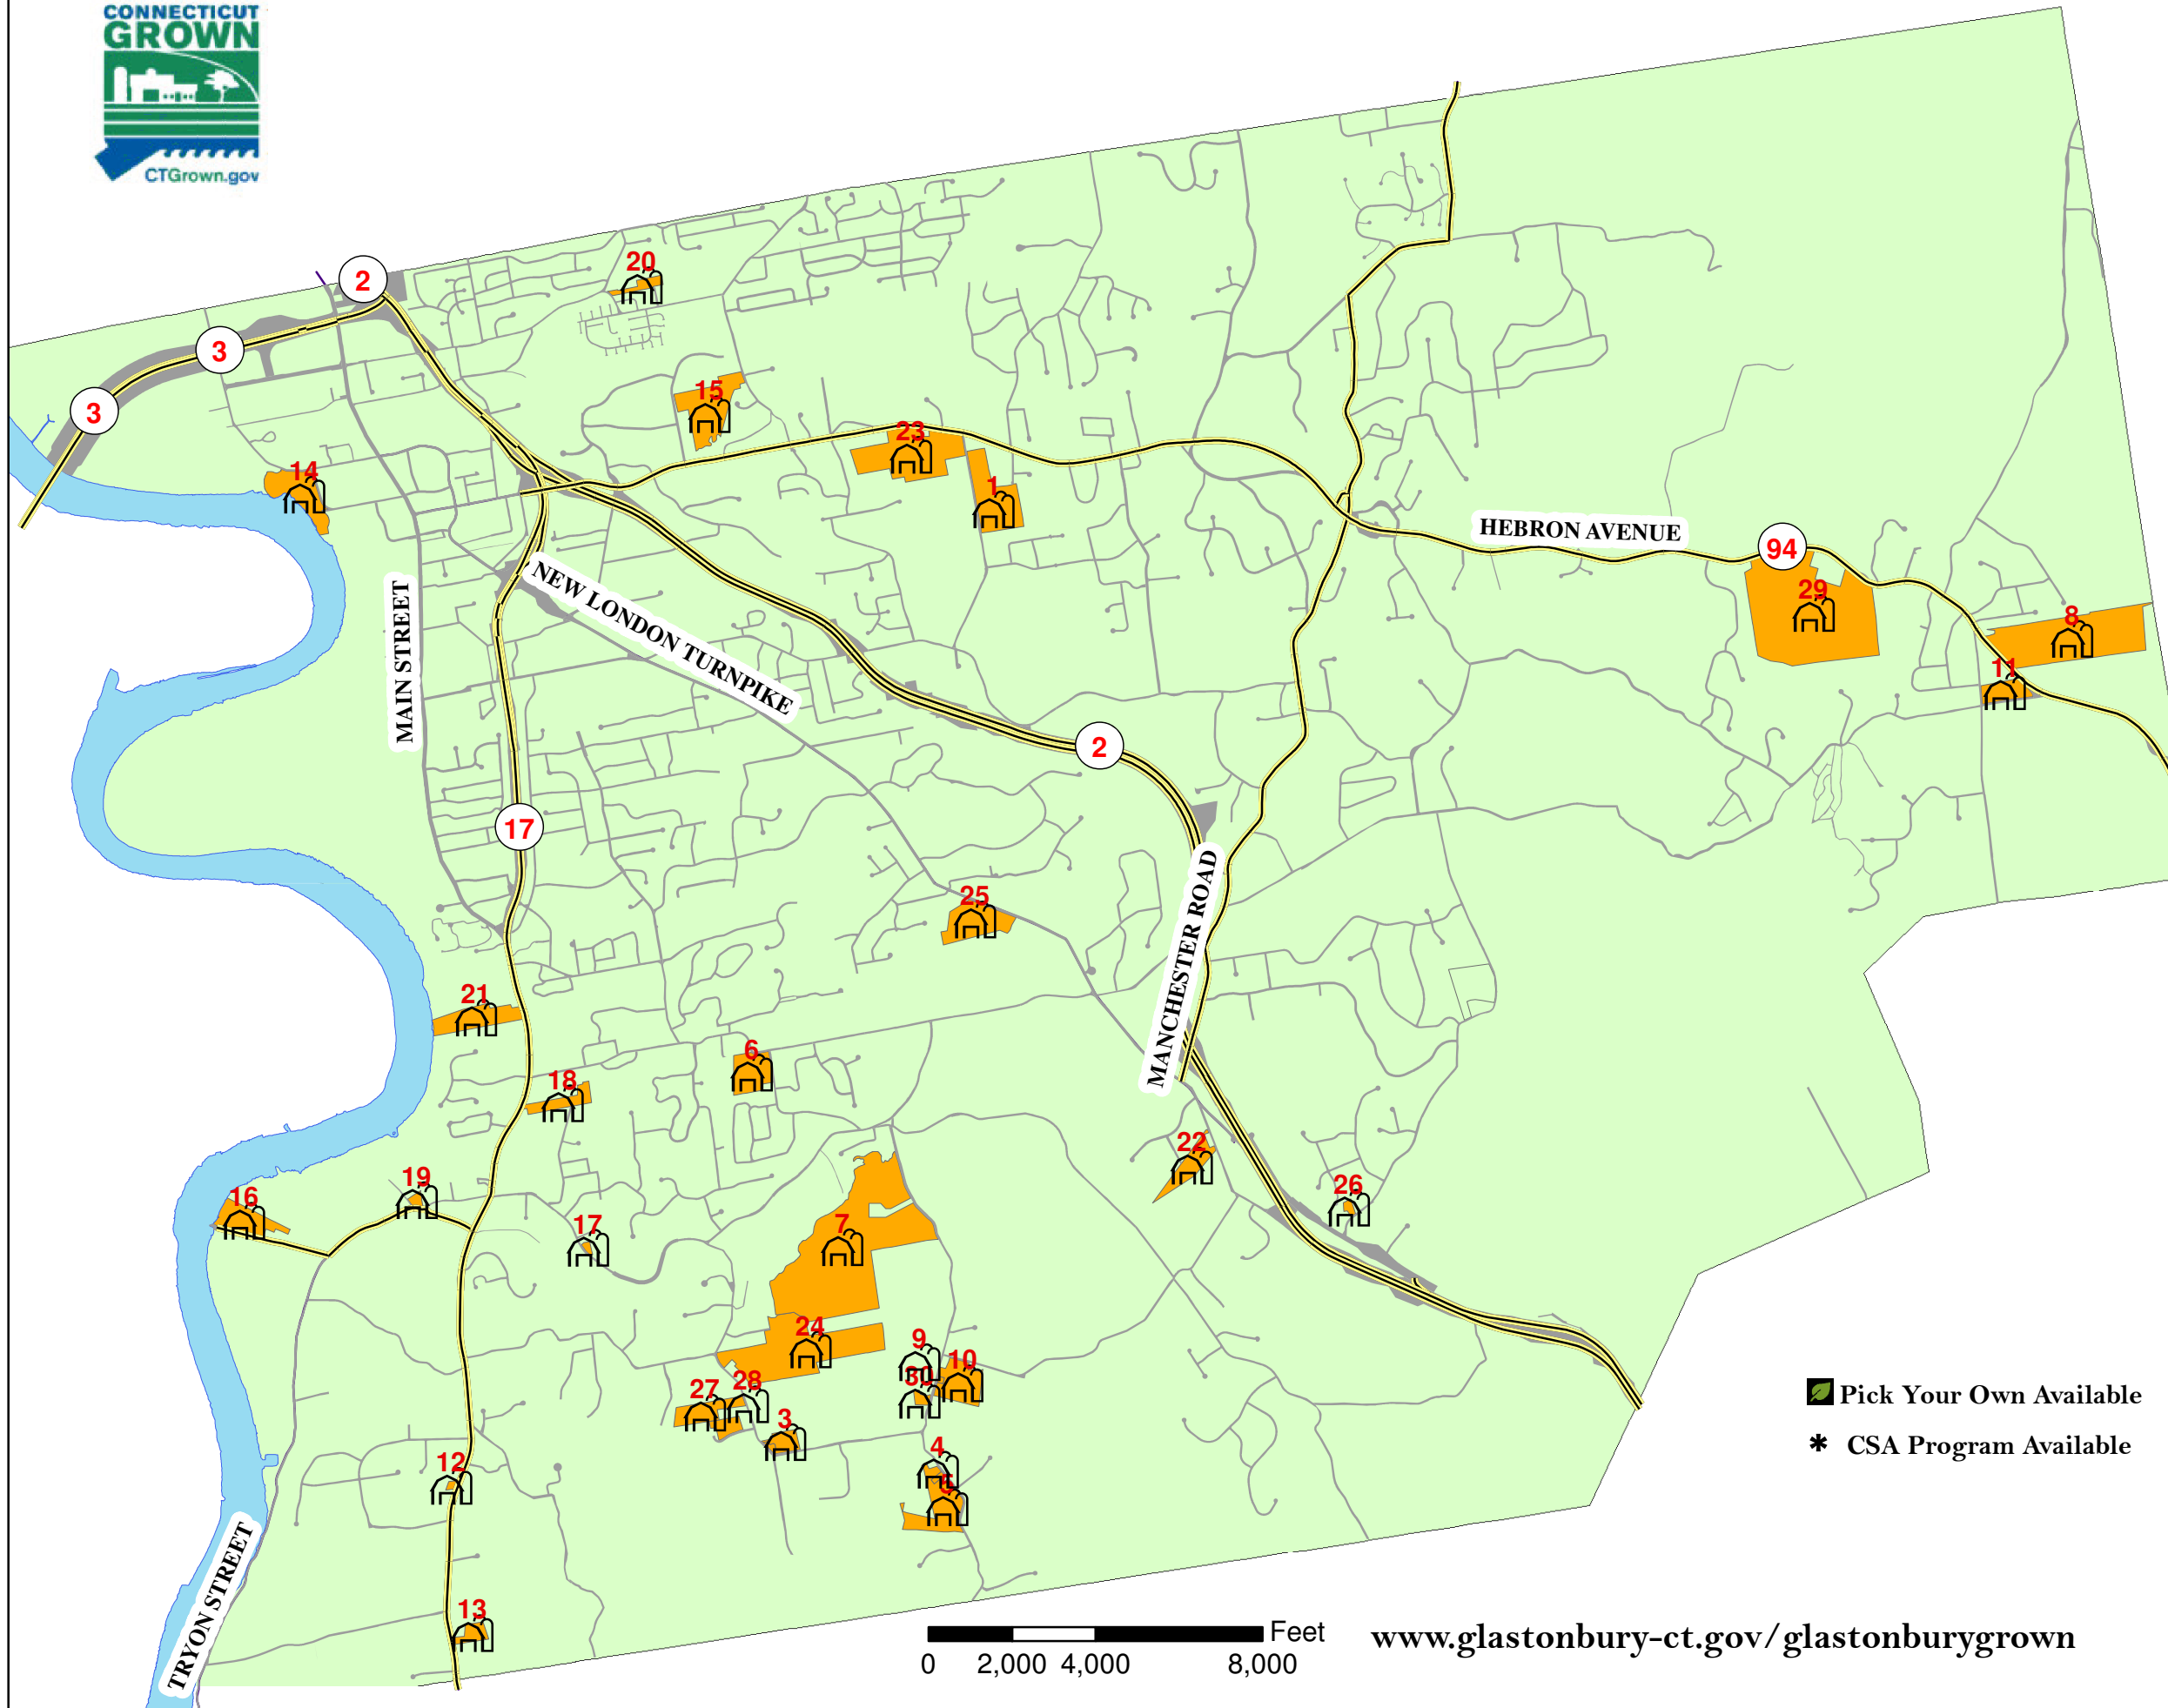

# Glastonbury Grown Buy Local

## GLASTONBURY FARMS

Pick Your Own Available  
 CSA Program Available

LABEL #	ADDRESS	FARM NAME	
1	118 WICKHAM RD	Bednarz Fam	
2	475 MATSON HILL RD	Belltown Hill Orchards Farm Market and Bakery	
3	483 MATSON HILL RD	Belltown Hill Orchards Farm Market and Bakery	
4	101 CLARK HILL RD	Bussa Orchards	
5	LOT W-4 CLARK HILL RD	Bussa Orchards	
6	470 CHESTNUT HILL RD	Carini's Berry Farm	
7	80 WOODLAND ST	Cavanna's Farm	
8	3499 HEBRON AVE	Deercrest Fam	*
9	529 WOODLAND ST	Dondero Orchards LLC	*
10	LOT E-11A WOODLAND ST	Dondero Orchards LLC	*
11	3582 HEBRON AVE	Dondero Orchard's Mountain View Farm	
12	363 MAIN ST	Dzialo Honey	
13	80 MAIN ST	E. Draghi & Sons Farms	
14	300 WELLES ST	Glastonbury Farmers Market	
15	155 ADDISON RD	Gutt Family Farm	
16	LOT N-6A FERRY LN	Horton Farm	
17	235 HOPEWELL RD	Joseph Preli Farm and Vineyard	*
18	1098 MAIN ST	Killam and Bassette Farmstead, LLC	*
19	14 TRYON ST	Killam and Bassette Farmstead, LLC	*
20	535 GRISWOLD ST	Littel Acres	
21	91 WASSUC RD	RiverviewFarms - Robb's Farm / Graceful Acres	
22	1287 MAIN ST	RiverviewFarms - The Old Cider Mill	
23	297 MATSON HILL RD	Rose's Berry Farm	
24	LOT S-54 HEBRON AVE	Rose's Berry Farm	
25	1838 NEW LONDON TPKE	Scott's Orchard and Nursery	
26	49 THOMPSON ST	Thompson Street Farm, LLC	
27	MATSON HILL RD	Walnut Ledge Farm	
28	3006 HEBRON AVE	Wind Hill Community Farm	*
29	45 HI-GAIT FARMS RD	Wind-Gait Farm	
30	615 WOODLAND ST	Woodland Farm LLC	