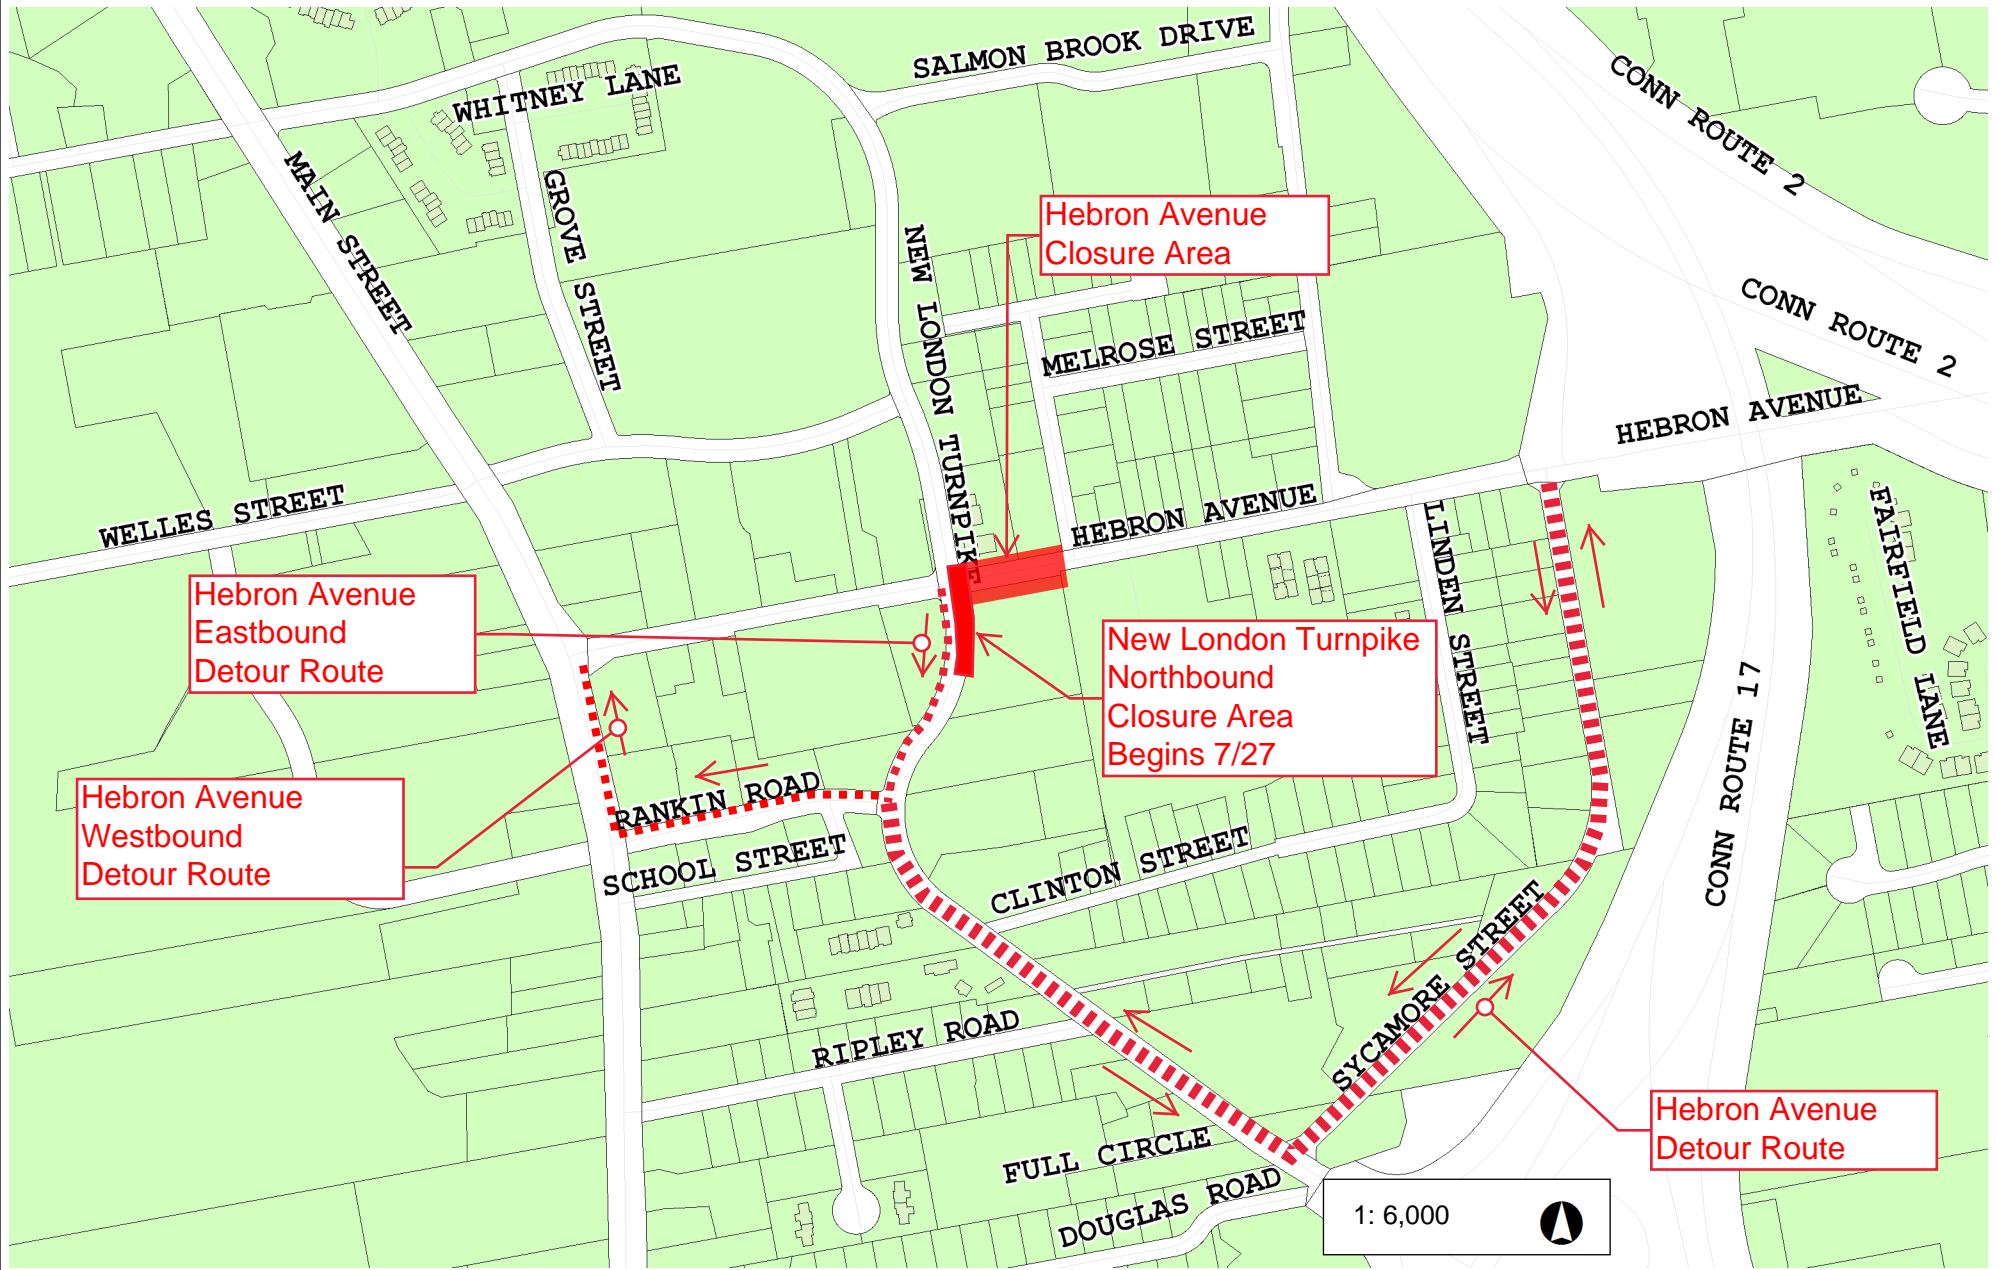

Hebron Avenue Closure and Detour

1: 6,000