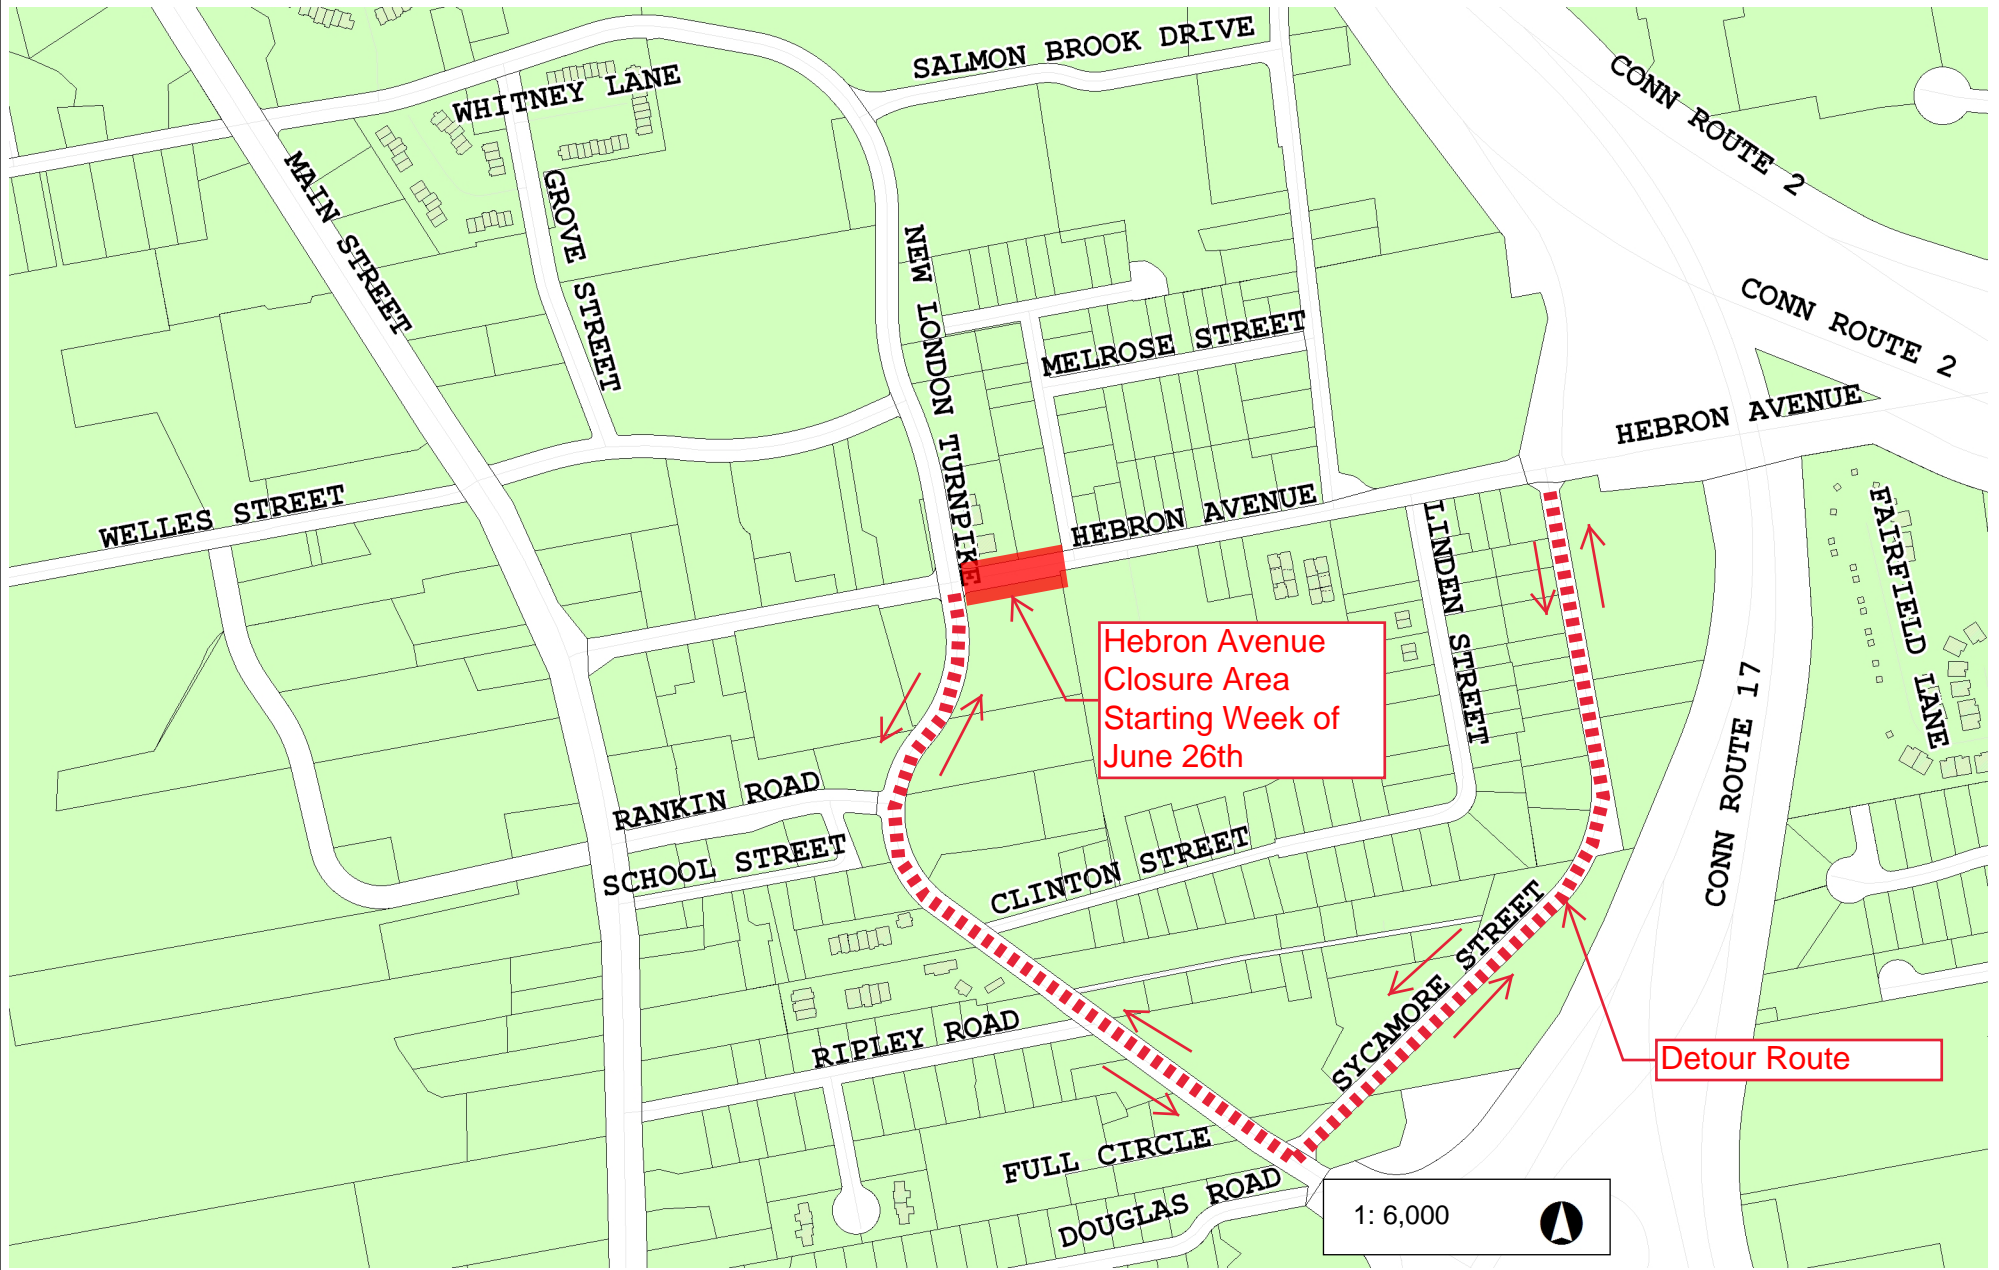

# Hebron Avenue Closure and Detour

Hebron Avenue Closure Area Starting Week of June 26th

Detour Route

1: 6,000 